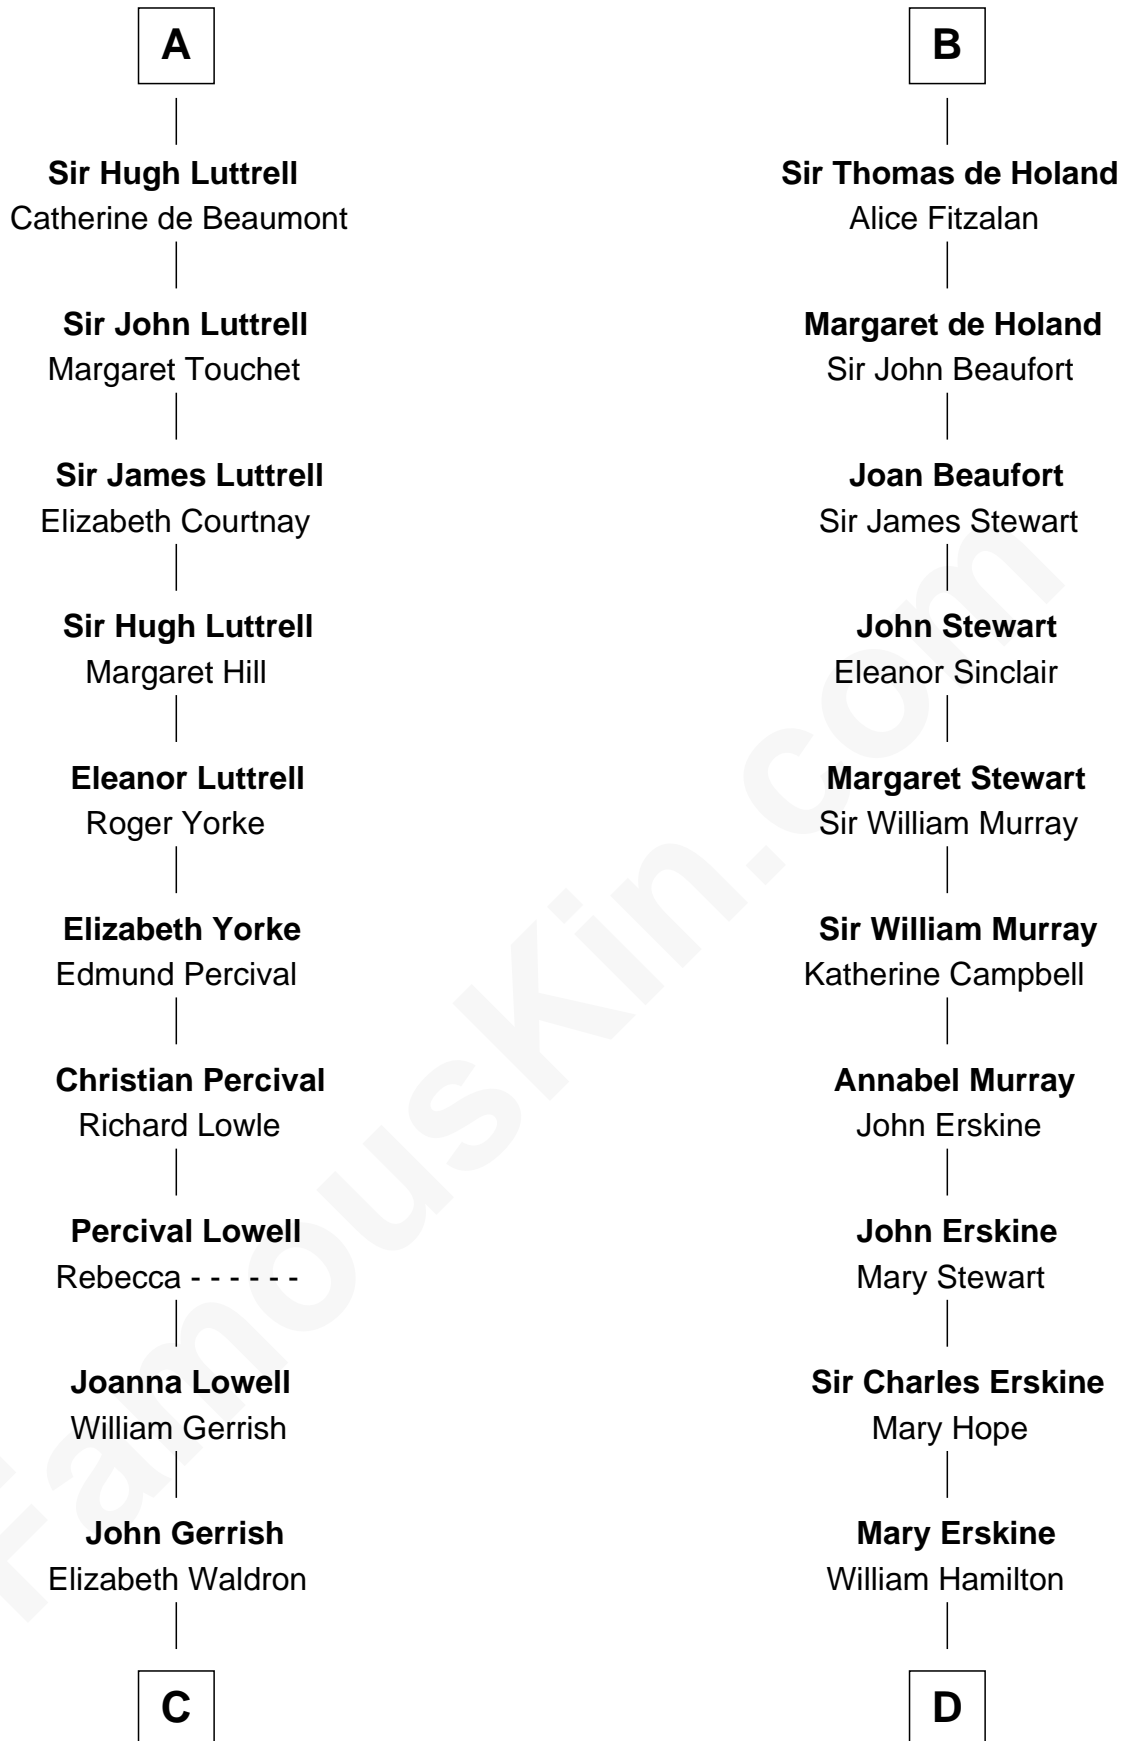

FamousKin.com Relationship Chart of

Ichabod Goodwin

27th Governor of New Hampshire

18th cousin 2 times removed of

Major John Pitcairn

British Commander at Battle of Lexington

Robert de Quincy
Orabel FitzNess

Sir Saher IV de Quincy
Margaret de Beaumont

Hawise de Quincy
Hugh de Vere

Isabel de Vere
Sir John de Courtenay

Sir Hugh de Courtenay
Eleanor le Despencer

Sir Hugh de Courtenay
Agnes de St. John

Sir Hugh de Courtnay
Margaret de Bohun

Elizabeth de Courtnay
Sir Andrew Luttrell

A

Sir Saher IV de Quincy
Margaret de Beaumont

Sir Roger de Quincy
Helen of Galloway

Ellen de Quincy
Alan la Zouche

Sir Roger la Zouche
Ela Longespee

Sir Alan la Zouche
Eleanor de Segrave

Maude la Zouche
Sir Robert de Holland

Thomas Holand
Joan Plantagenet

B

FamousKin.com