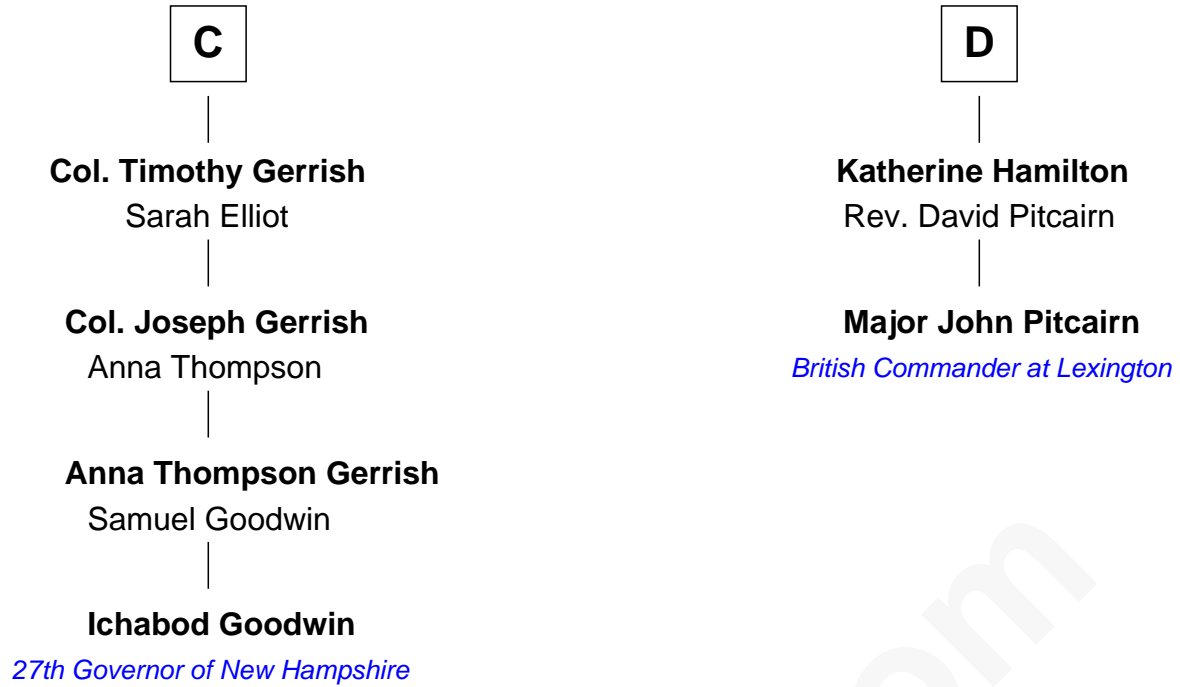

FamousKin.com Relationship Chart of

Ichabod Goodwin

27th Governor of New Hampshire

18th cousin 2 times removed of

Major John Pitcairn

British Commander at Battle of Lexington

Robert de Quincy
Orabel FitzNess

Elizabeth de Courtnay
Sir Andrew Luttrell

A

Sir Saher IV de Quincy
Margaret de Beaumont

Sir Roger de Quincy
Helen of Galloway

Ellen de Quincy
Alan la Zouche

Sir Roger la Zouche
Ela Longespee

Sir Alan la Zouche
Eleanor de Segrave

Maude la Zouche
Sir Robert de Holland

Thomas Holand
Joan Plantagenet

B

FamousKin.com