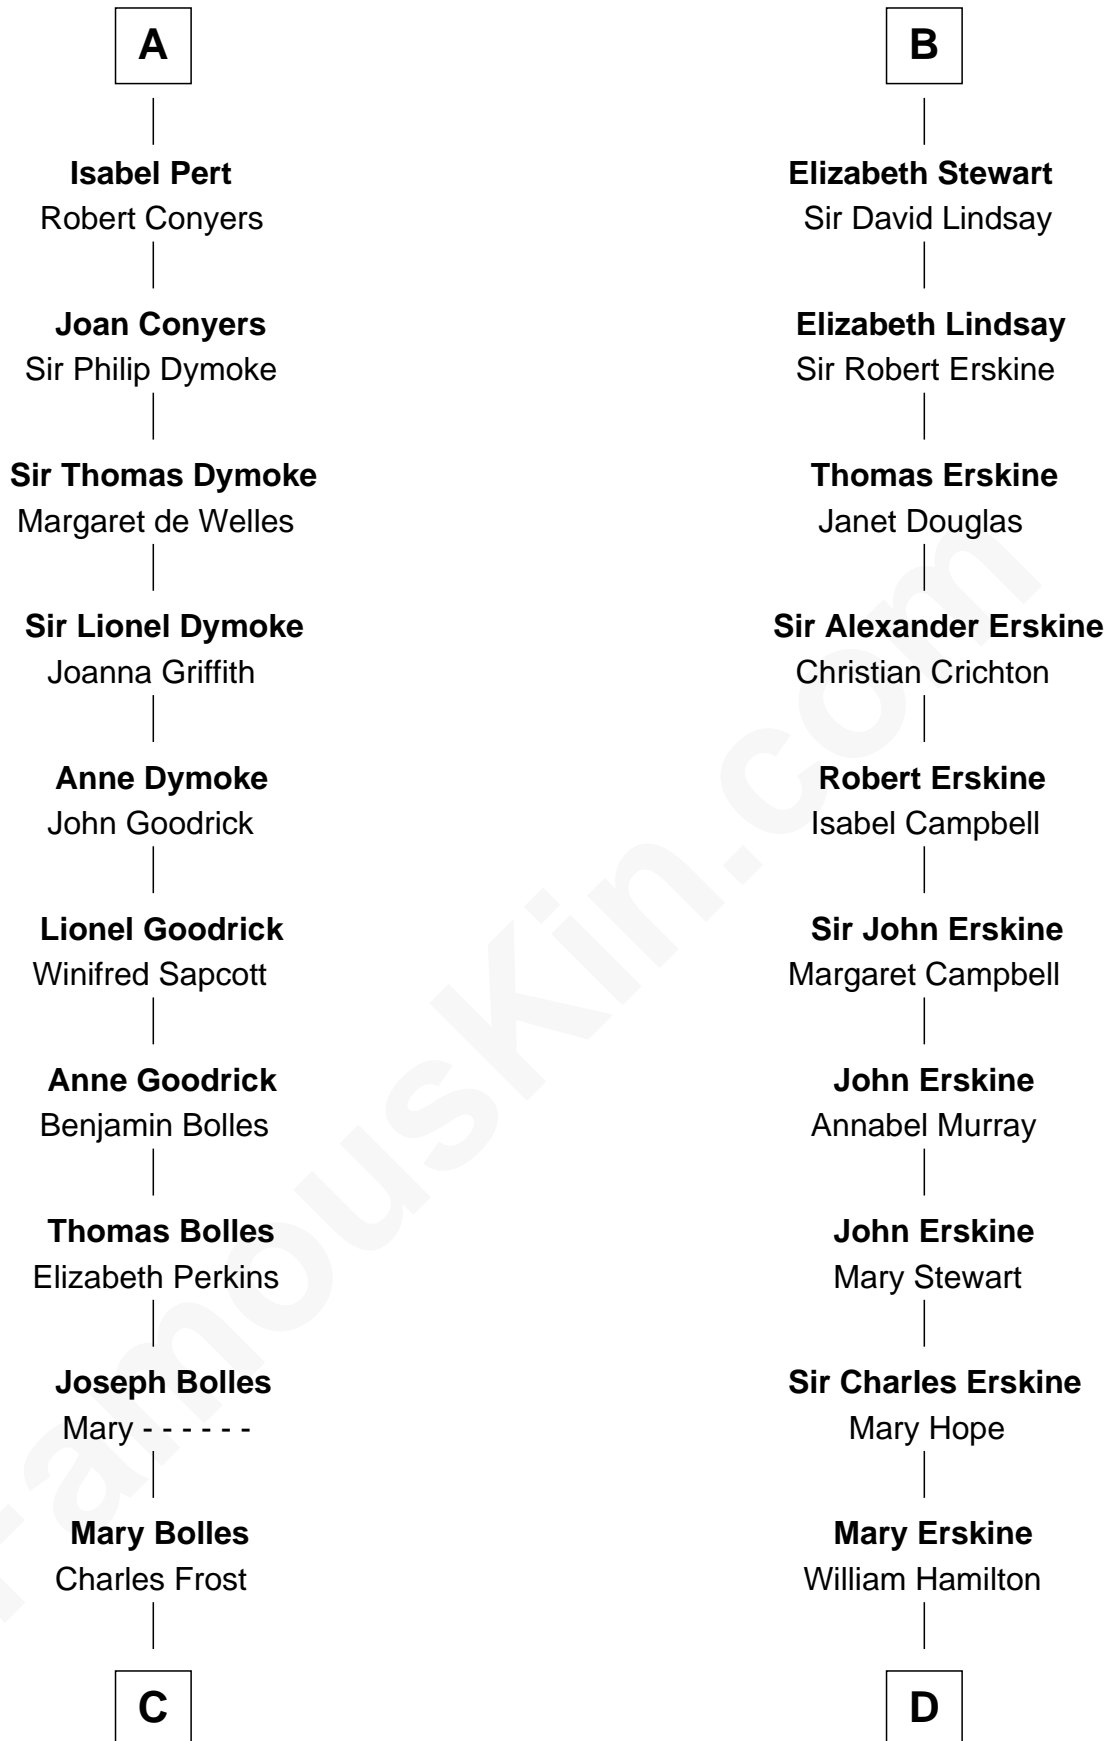

FamousKin.com Relationship Chart of

Ichabod Goodwin

27th Governor of New Hampshire

18th cousin 3 times removed of

Major John Pitcairn

British Commander at Battle of Lexington

C

Mary Frost
John Hill

Elisha Hill
Mary Plaisted

Hannah Hill
Dominicus Goodwin

Samuel Goodwin
Anna Thompson Gerrish

Ichabod Goodwin
27th Governor of New Hampshire

D

Katherine Hamilton
Rev. David Pitcairn

Major John Pitcairn
British Commander at Lexington