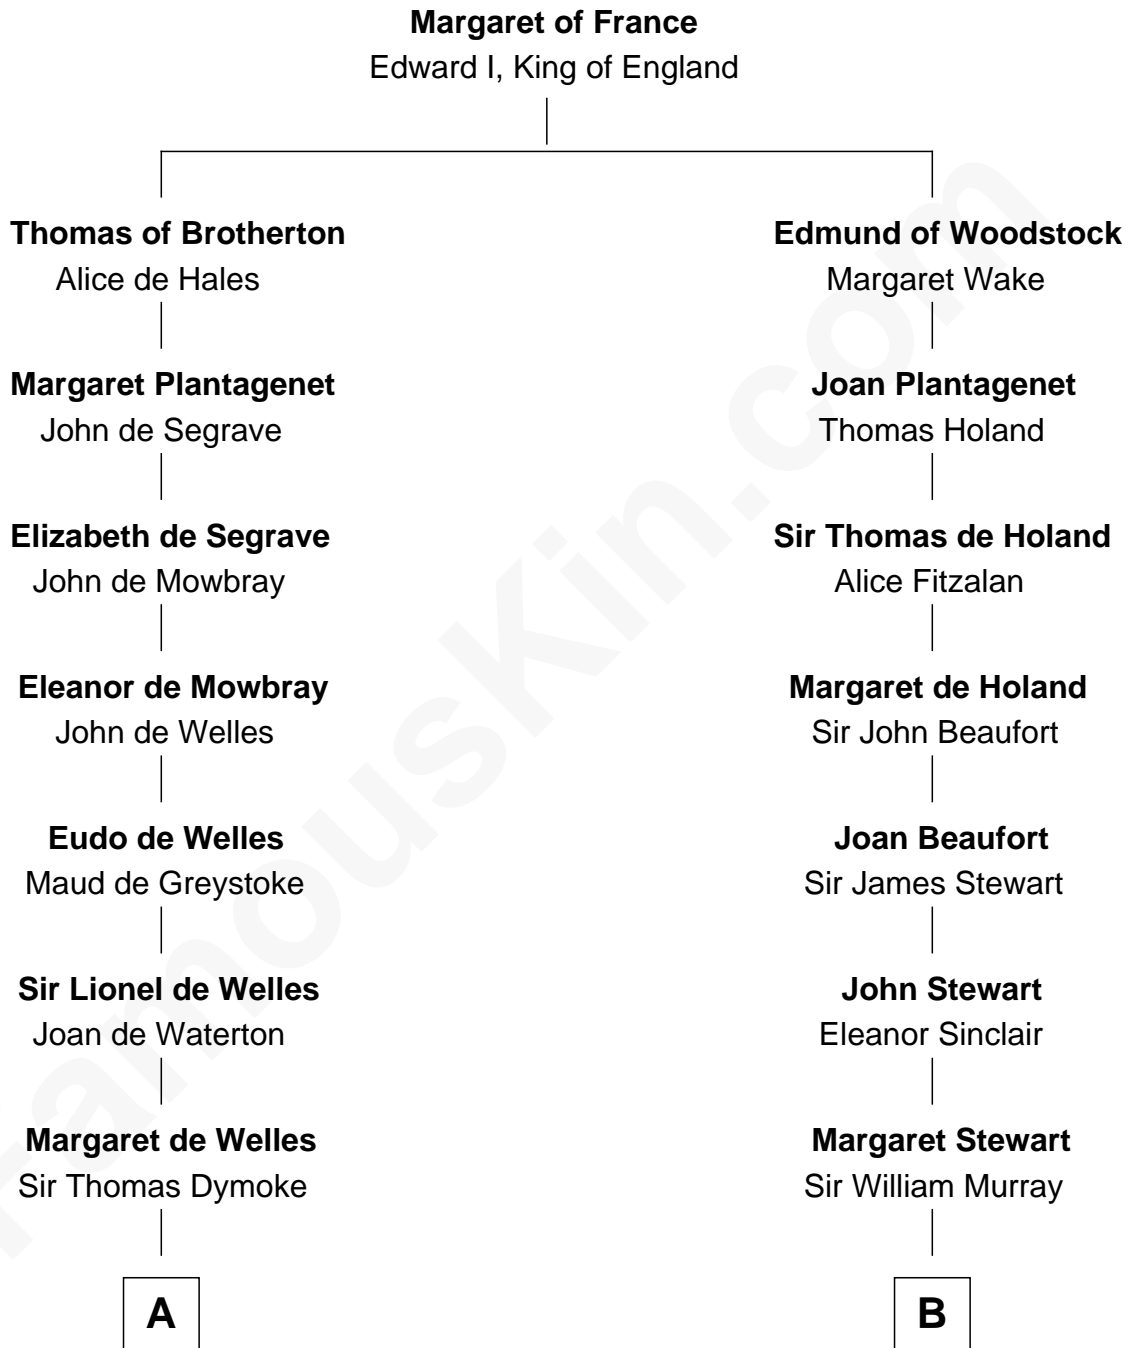

FamousKin.com Relationship Chart of

Ichabod Goodwin

27th Governor of New Hampshire

13th cousin 5 times removed of

Major John Pitcairn

British Commander at Battle of Lexington

C

—
Samuel Goodwin
Anna Thompson Gerrish

—
Ichabod Goodwin
27th Governor of New Hampshire

FamousKin.com