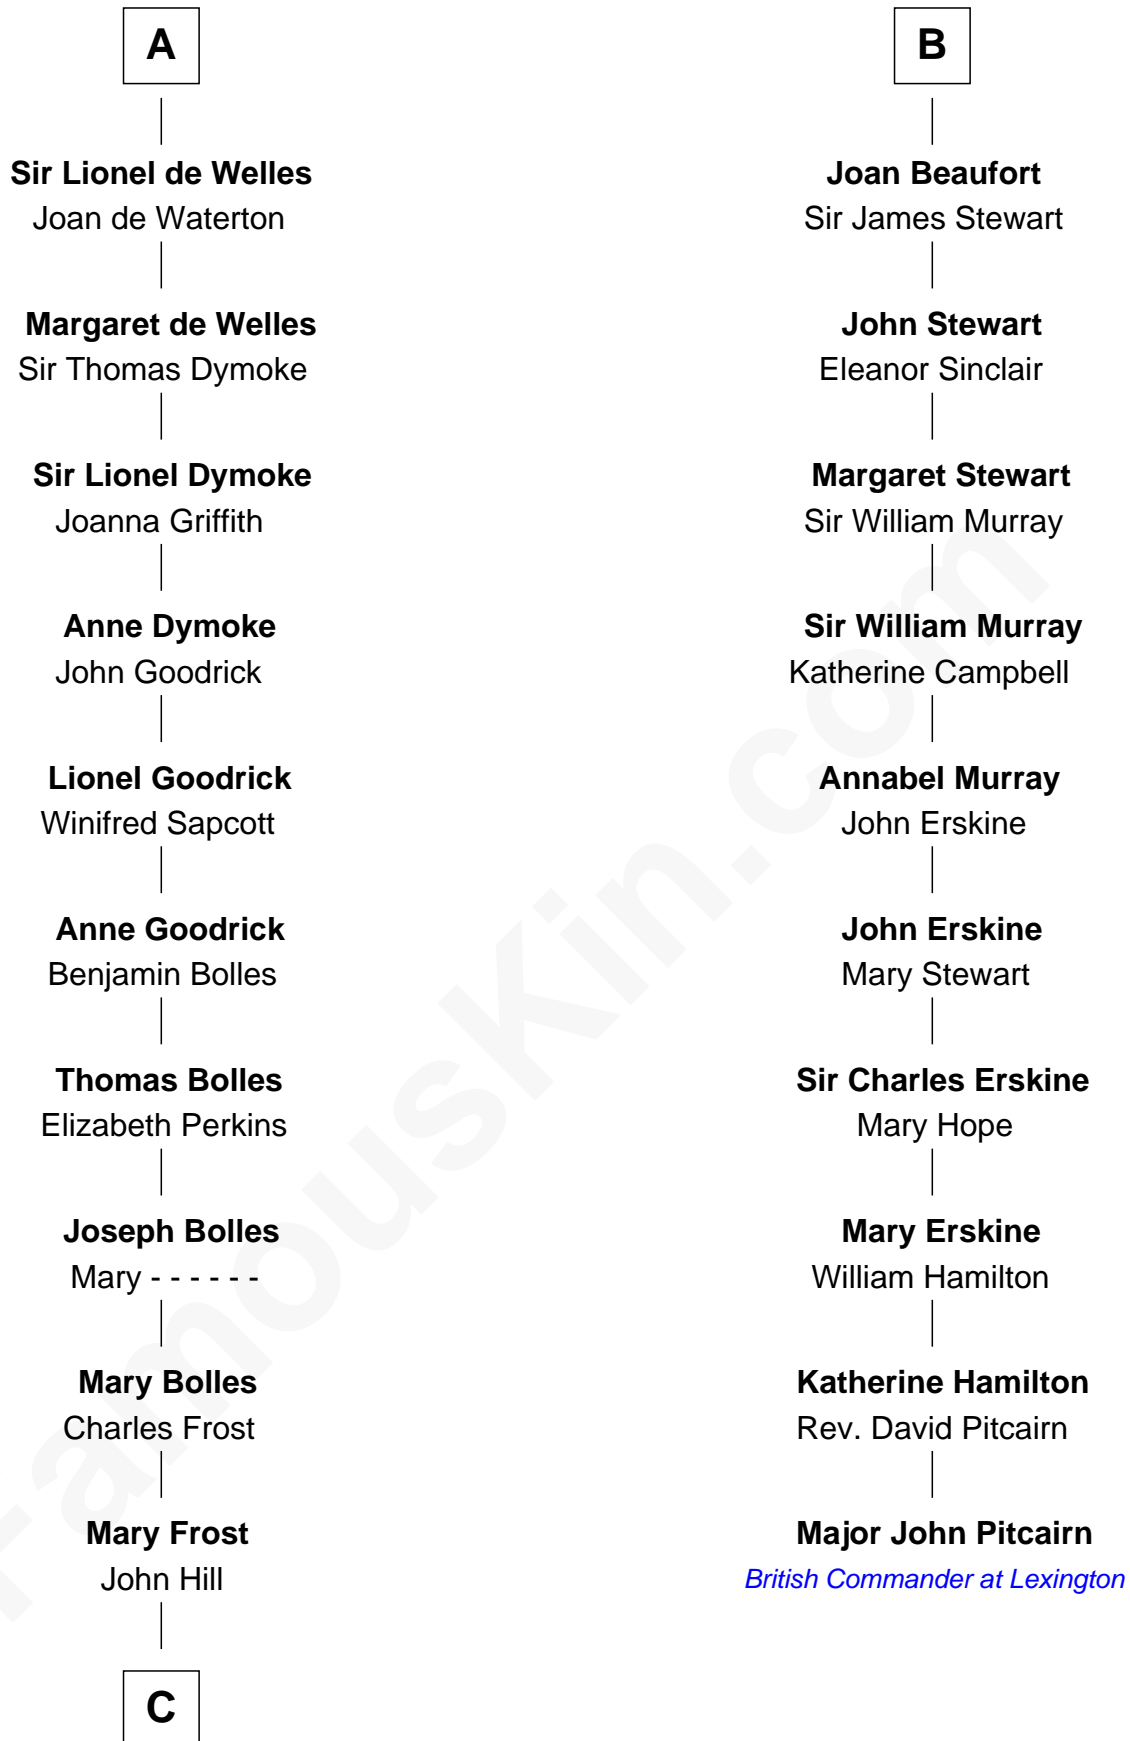

FamousKin.com Relationship Chart of

Ichabod Goodwin

27th Governor of New Hampshire

16th cousin 4 times removed of

Major John Pitcairn

British Commander at Battle of Lexington

Sir William Longespee

Ela of Salisbury

C

—
Elisha Hill

Mary Plaisted

—
Hannah Hill

Dominicus Goodwin

—
Samuel Goodwin

Anna Thompson Gerrish

—
Ichabod Goodwin

27th Governor of New Hampshire

FamousKin.com