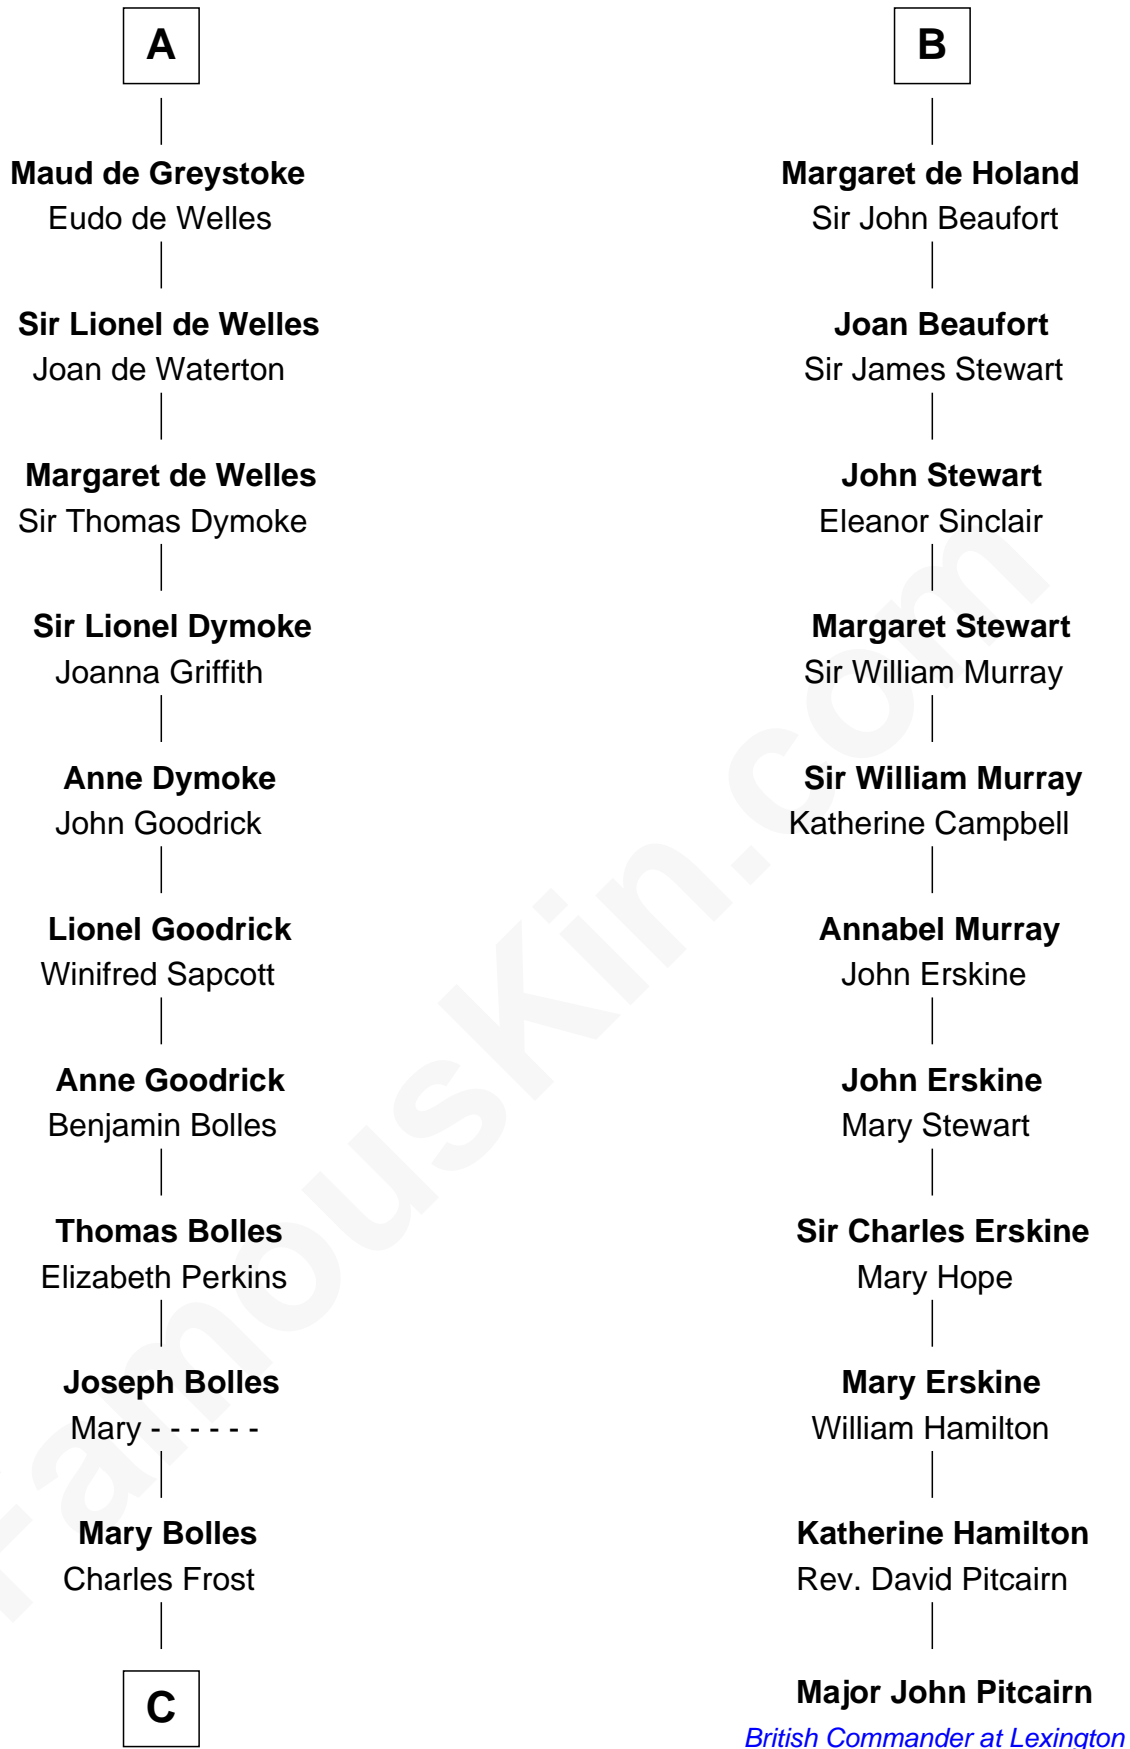

# FamousKin.com Relationship Chart of

**Ichabod Goodwin**

*27th Governor of New Hampshire*

**17th cousin 4 times removed of**

**Major John Pitcairn**

*British Commander at Battle of Lexington*

**Piers de Lutegareshale**

Maud de Mandeville

**C**

—  
**Mary Frost**

John Hill

—  
**Elisha Hill**

Mary Plaisted

—  
**Hannah Hill**

Dominicus Goodwin

—  
**Samuel Goodwin**

Anna Thompson Gerrish

—  
**Ichabod Goodwin**

*27th Governor of New Hampshire*

FamousKin.com