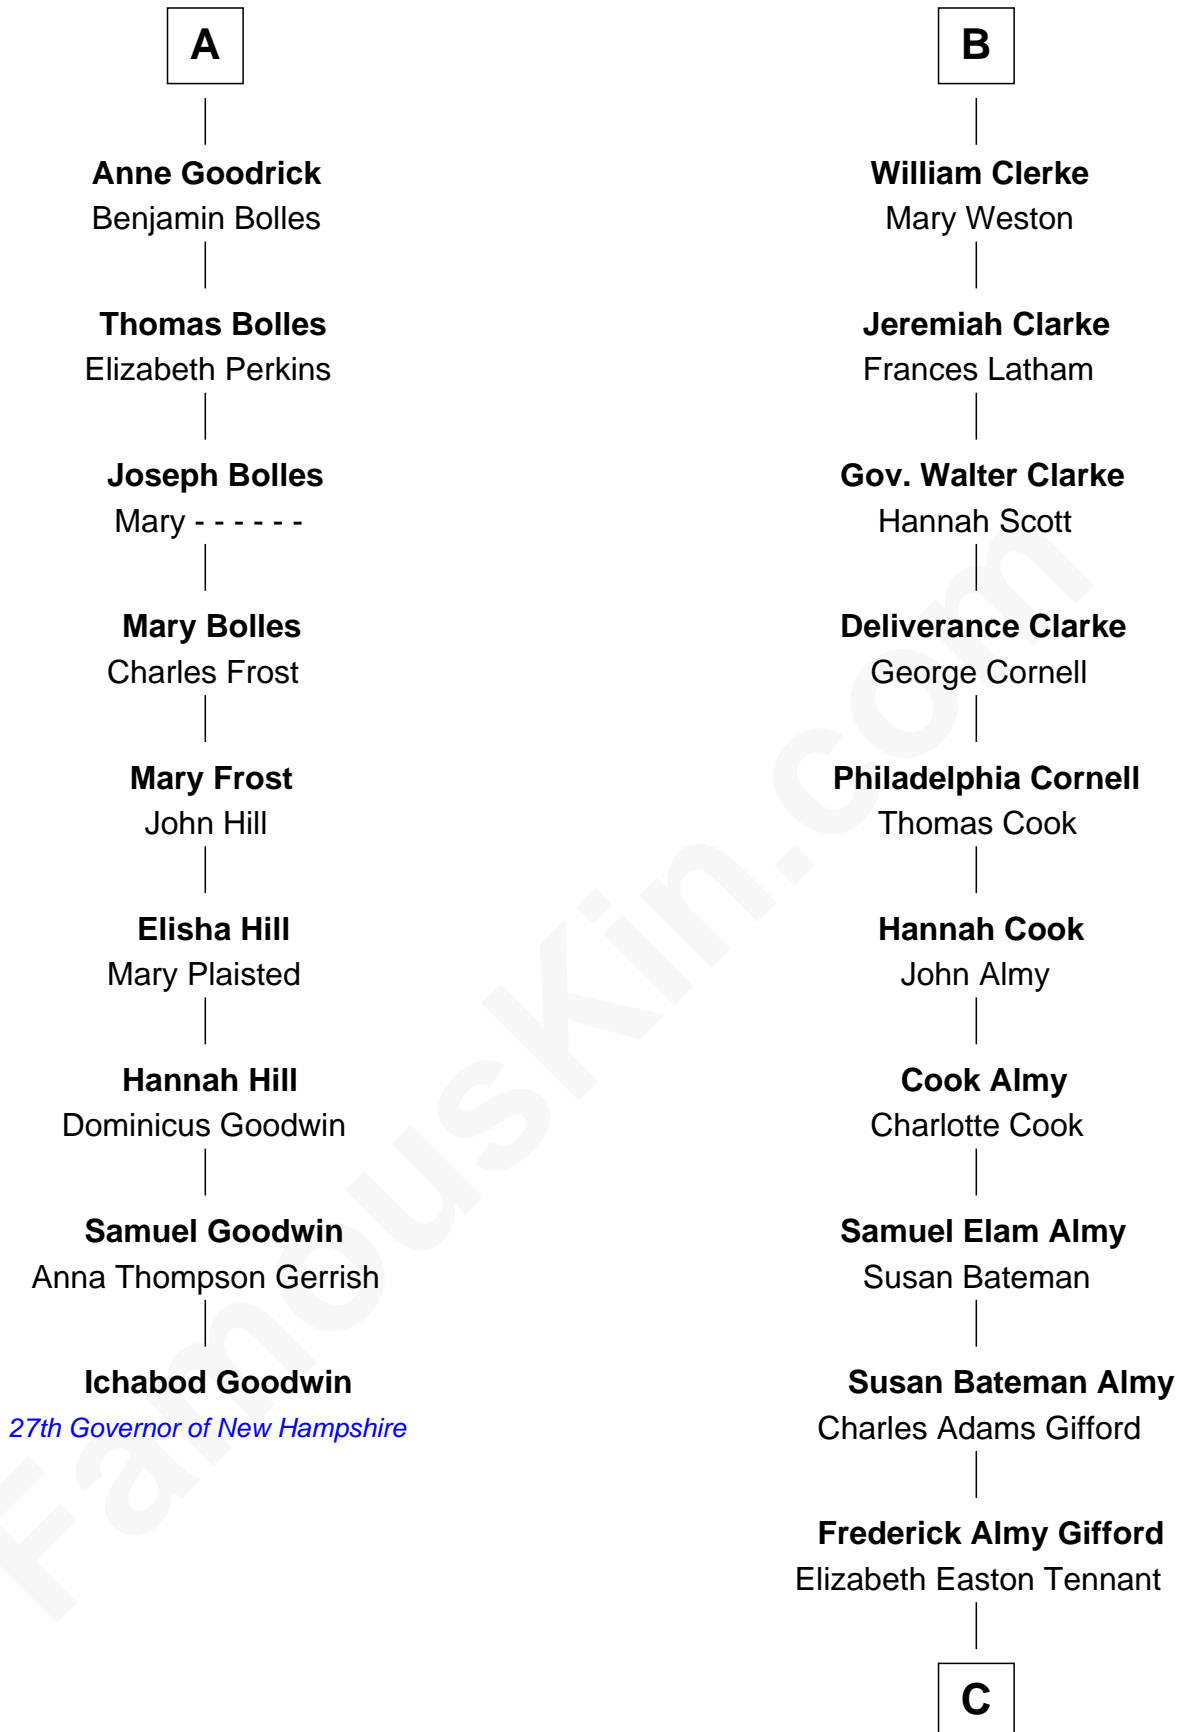

# FamousKin.com Relationship Chart of

**Ichabod Goodwin**

*27th Governor of New Hampshire*

**15th cousin 3 times removed of**

**Marilyn Monroe**

*Actress, Model, and Singer*

**John de Welles**

Maud de Roos

**John de Welles**  
Eleanor de Mowbray

**Eudo de Welles**  
Maud de Greystoke

**Sir Lionel de Welles**  
Joan de Waterton

**Margaret de Welles**  
Sir Thomas Dymoke

**Sir Lionel Dymoke**  
Joanna Griffith

**Anne Dymoke**  
John Goodrick

**Lionel Goodrick**  
Winifred Sappcott

**A**

**Margery de Welles**  
Stephen le Scrope

**Maude le Scrope**  
Sir Baldwin Freville

**Elizabeth Freville**  
Sir Thomas Ferrers

**Sir Henry Ferrers**  
Margaret Heckstall

**Elizabeth Ferrers**  
James Clerke

**George Clerke**  
Elizabeth Wilsford

**James Clerke**  
Mary Saxby

**B**

C

Charles Stanley Gifford

Gladys Pearl Monroe