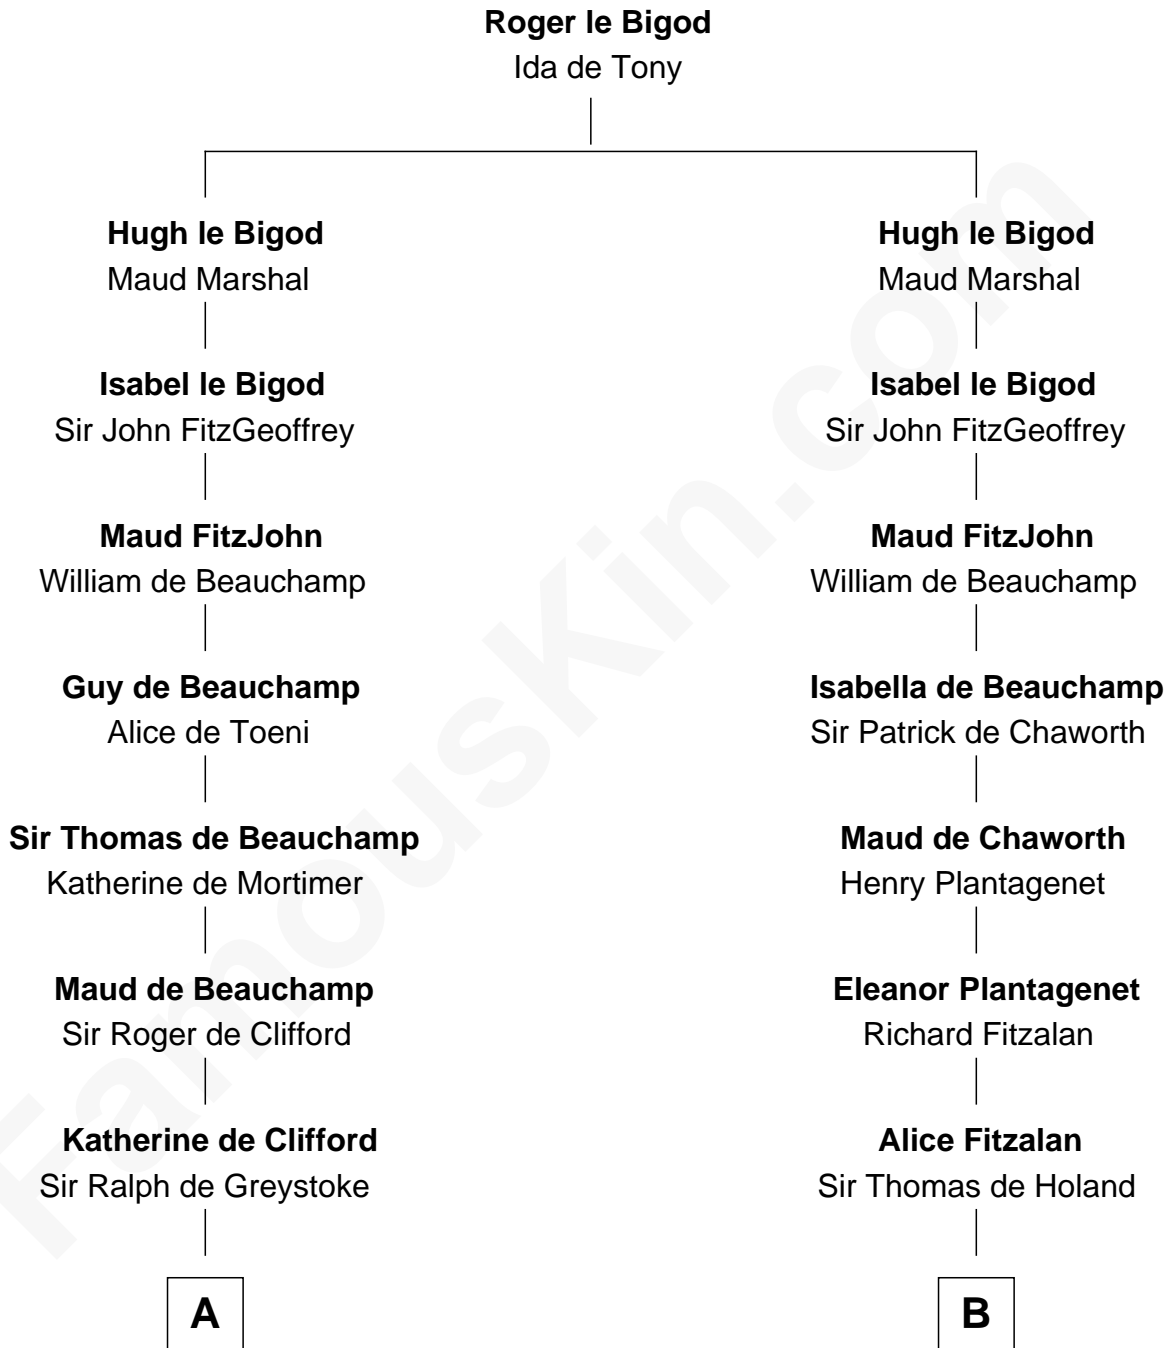

## Relationship Chart of

**Ichabod Goodwin**

*27th Governor of New Hampshire*

21st cousin of

**Noel Coward**

*Playwright, Actor, and Songwriter*

**C**

**Mary Frost**

John Hill

**Elisha Hill**

Mary Plaisted

**Hannah Hill**

Dominicus Goodwin

**Samuel Goodwin**

Anna Thompson Gerrish

**Ichabod Goodwin**