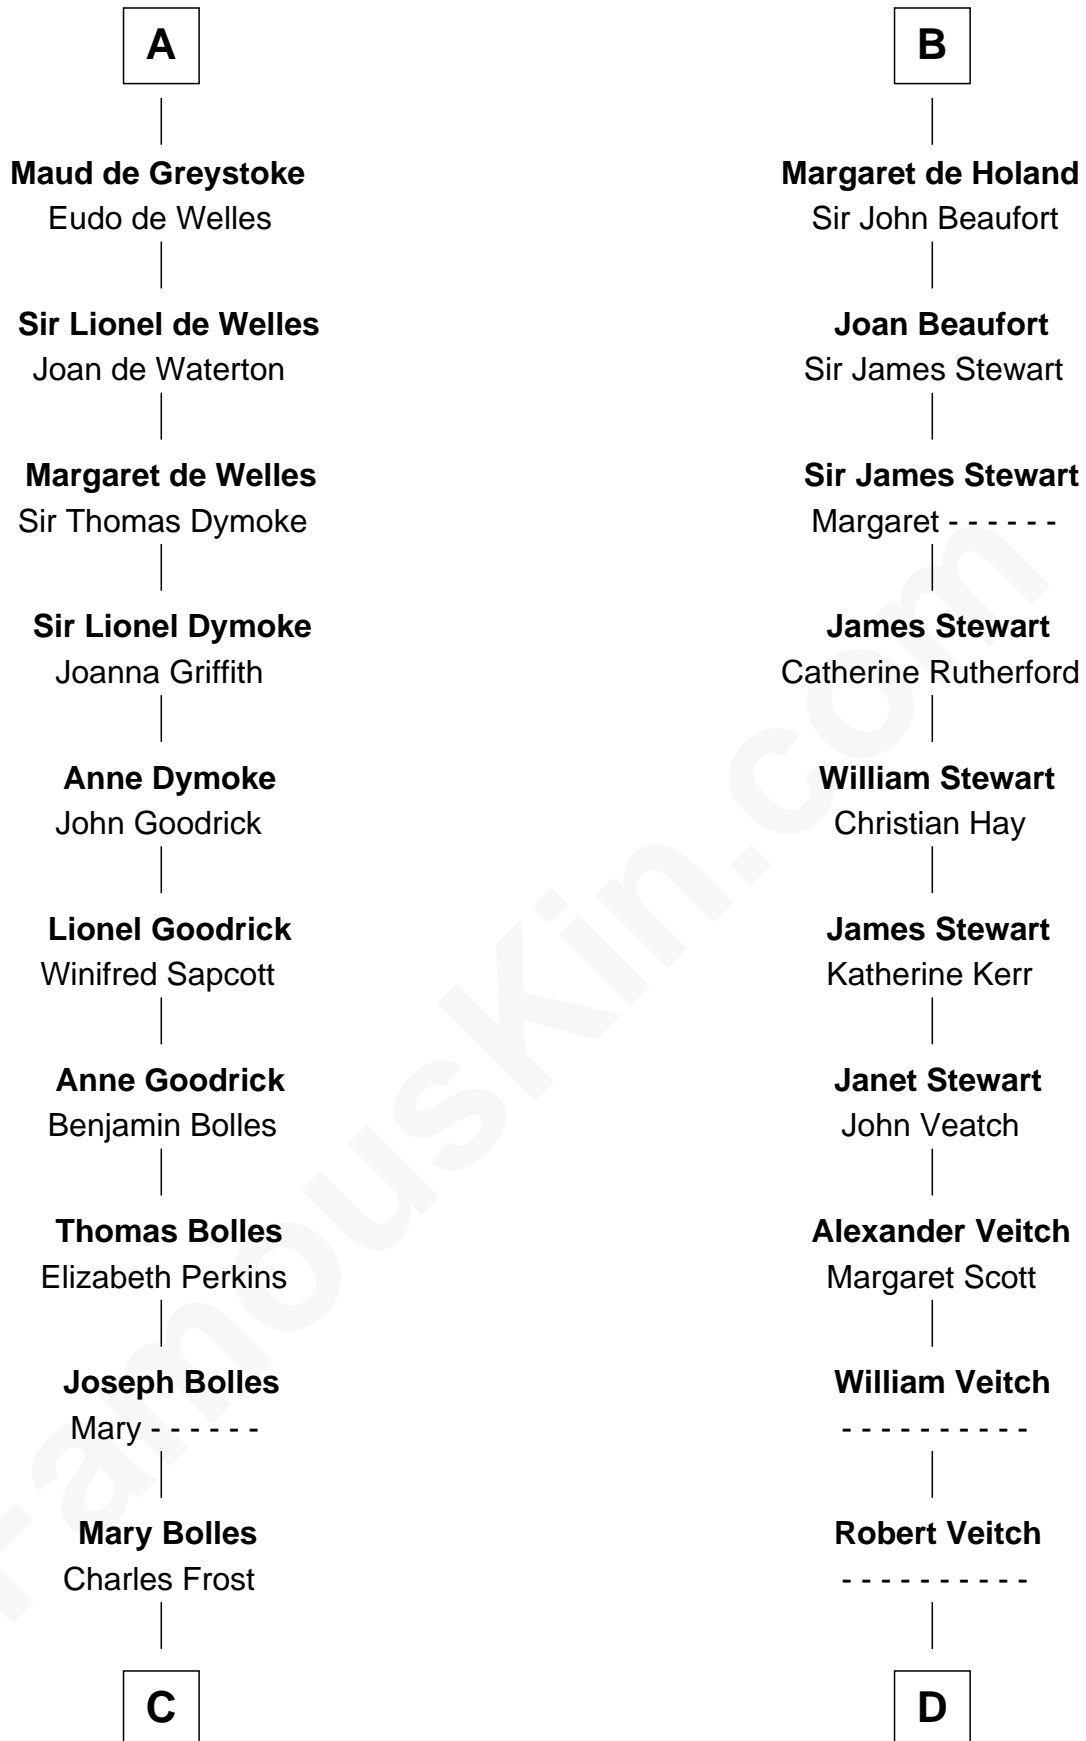

## Relationship Chart of

**Ichabod Goodwin**

*27th Governor of New Hampshire*

21st cousin of

**Noel Coward**

*Playwright, Actor, and Songwriter*

**C**

**Mary Frost**

John Hill

**Elisha Hill**

Mary Plaisted

**Hannah Hill**

Dominicus Goodwin

**Samuel Goodwin**

Anna Thompson Gerrish

**Ichabod Goodwin**

**Violet Agnes Veitch**

Arthur Sabin Coward

**Noel Coward**

*Playwright, Actor, and Songwriter*