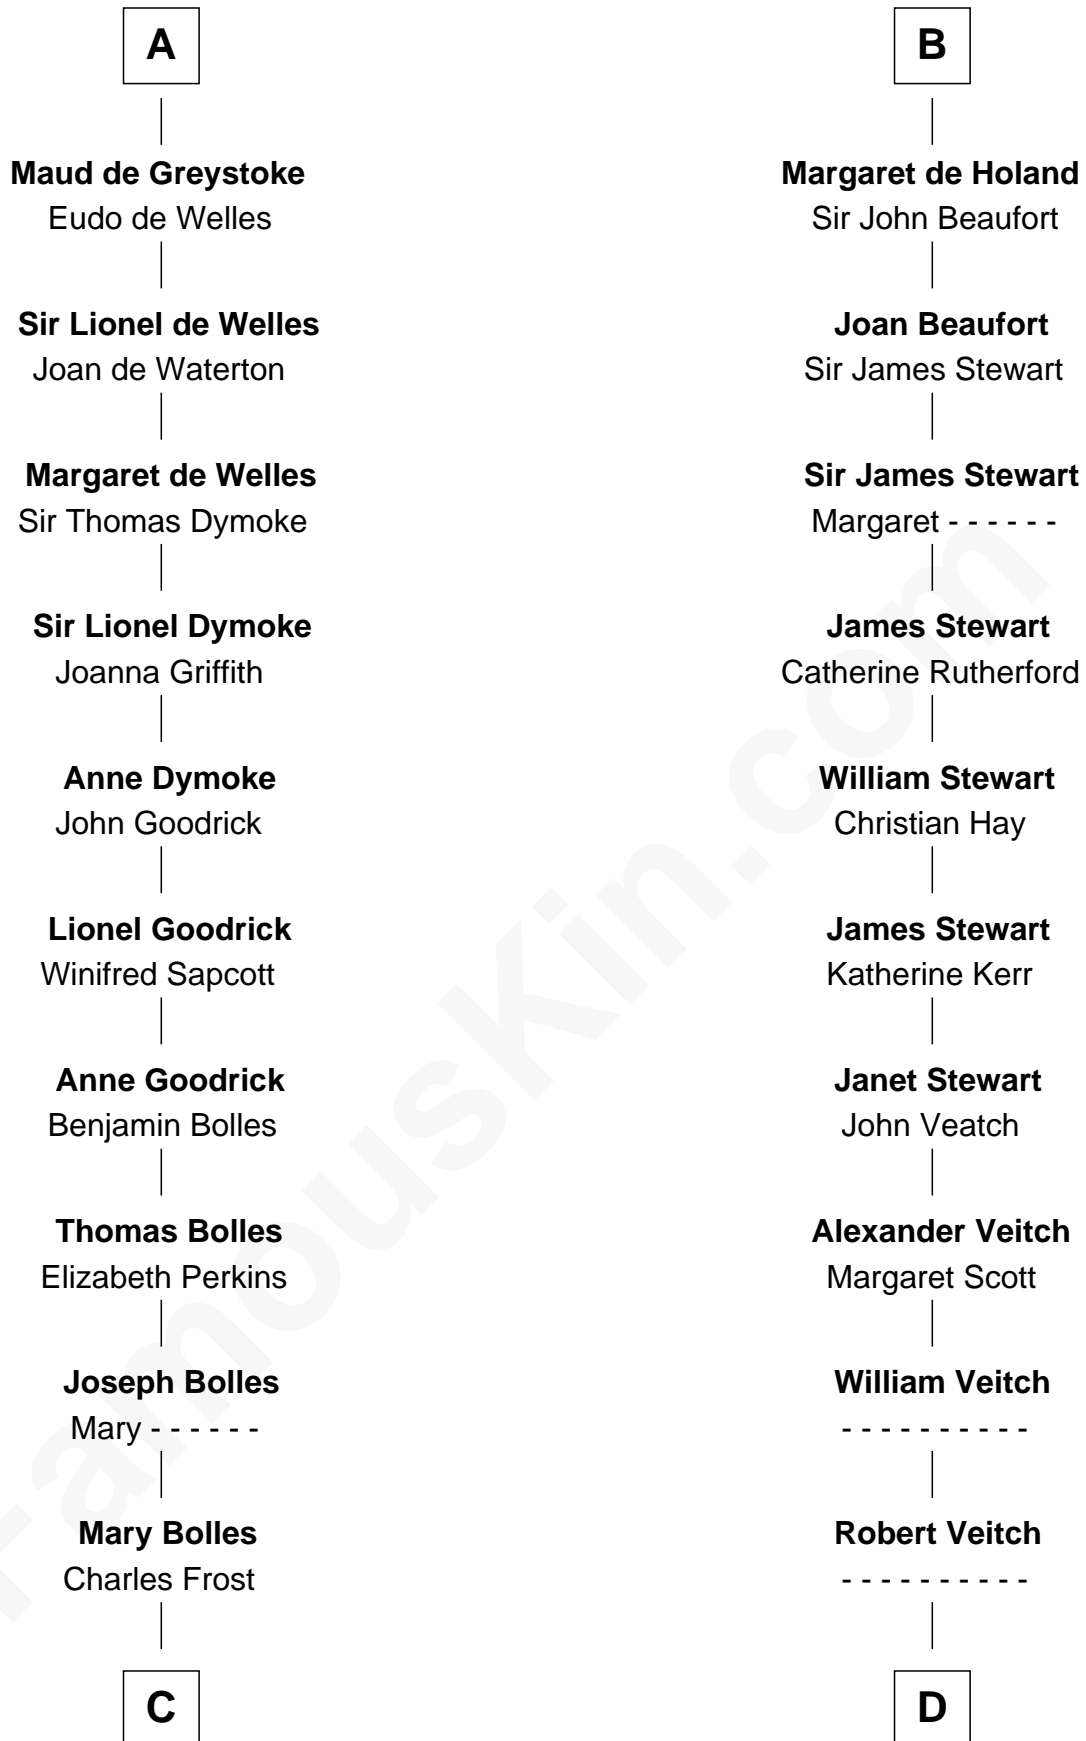

FamousKin.com Relationship Chart of

Ichabod Goodwin

27th Governor of New Hampshire

21st cousin of

Noel Coward

Playwright, Actor, and Songwriter

Robert Mauduit

Isabel Basset

C

Mary Frost

John Hill

Elisha Hill

Mary Plaisted

Hannah Hill

Dominicus Goodwin

Samuel Goodwin

Anna Thompson Gerrish

Ichabod Goodwin

27th Governor of New Hampshire

D

John Veitch

Barbara Ainslie

Henry Veitch

Margaret Harrison