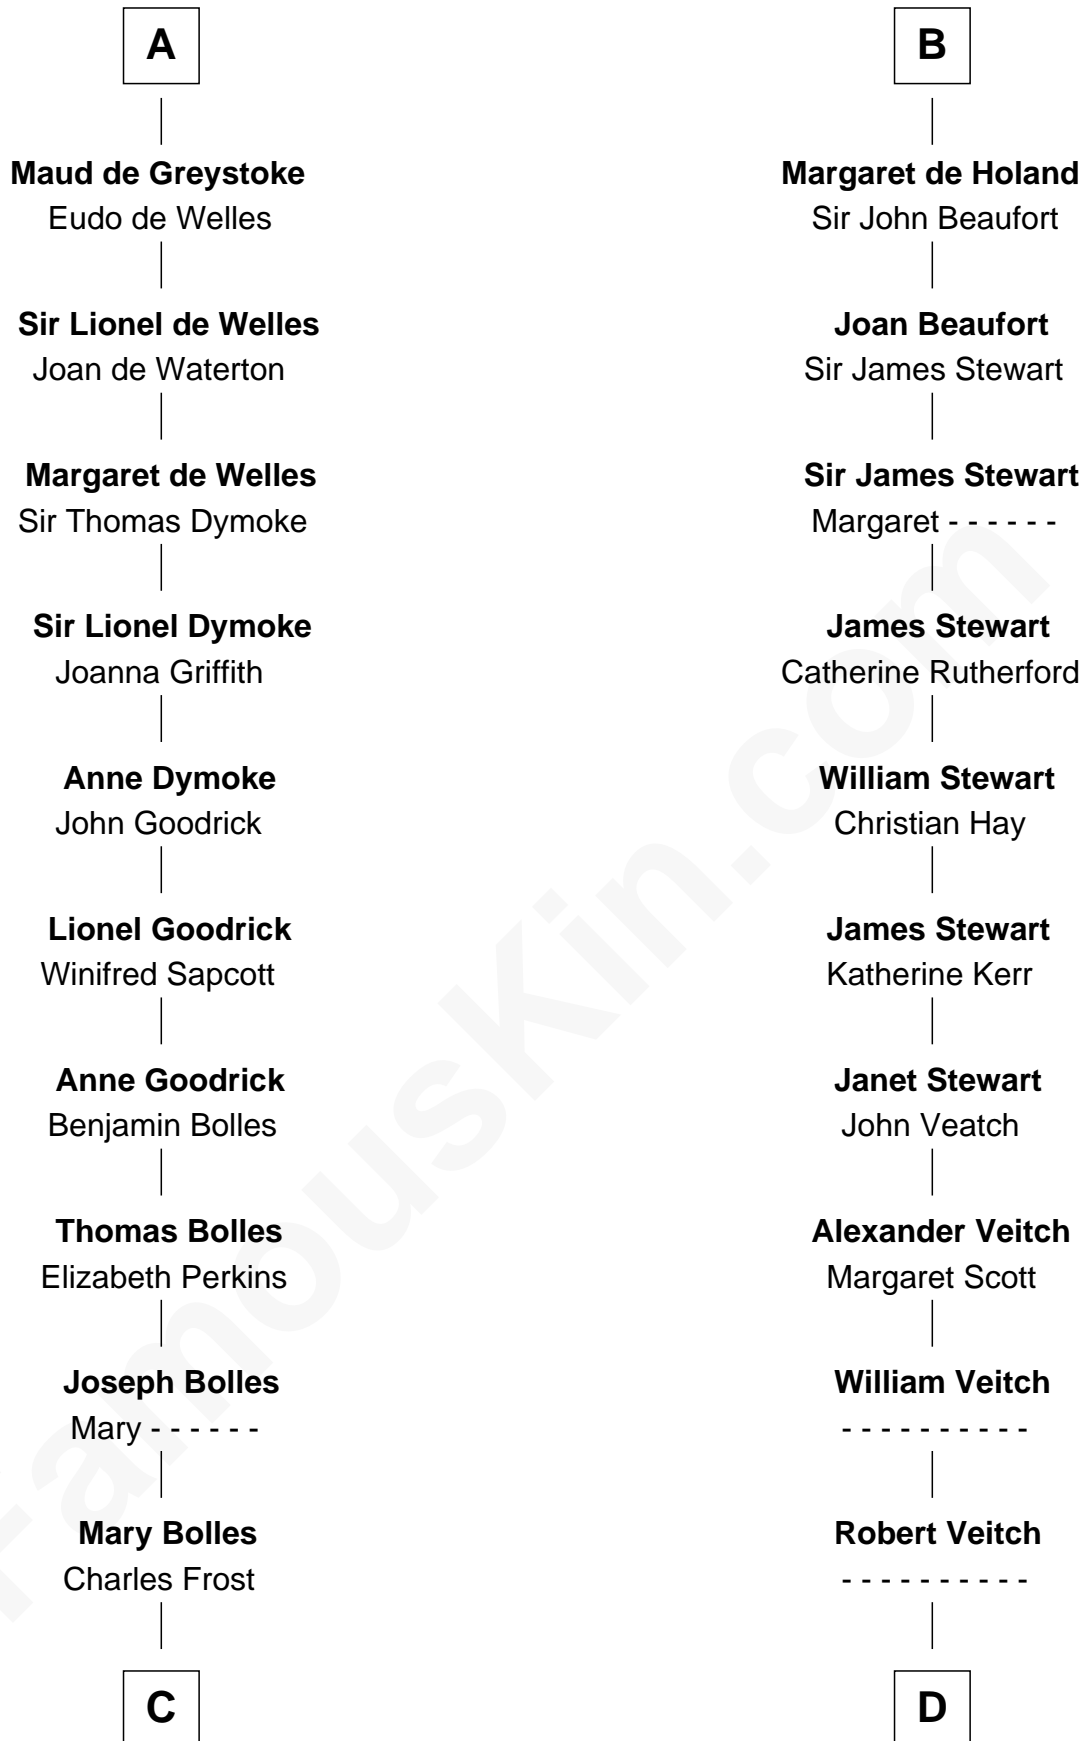

## Relationship Chart of

**Ichabod Goodwin**

*27th Governor of New Hampshire*

21st cousin of

**Noel Coward**

*Playwright, Actor, and Songwriter*

**Waleran de Newburgh**

Alice de Harcourt

**C**

**Mary Frost**

John Hill

**Elisha Hill**

Mary Plaisted

**Hannah Hill**

Dominicus Goodwin

**Samuel Goodwin**

Anna Thompson Gerrish

**Ichabod Goodwin**

*27th Governor of New Hampshire*

**D**

**John Veitch**

Barbara Ainslie

**Henry Veitch**

Margaret Harrison

**Henry Gordon Veitch**

Mary Kathleen Synch

**Violet Agnes Veitch**

Arthur Sabin Coward

**Noel Coward**

*Playwright, Actor, and Songwriter*