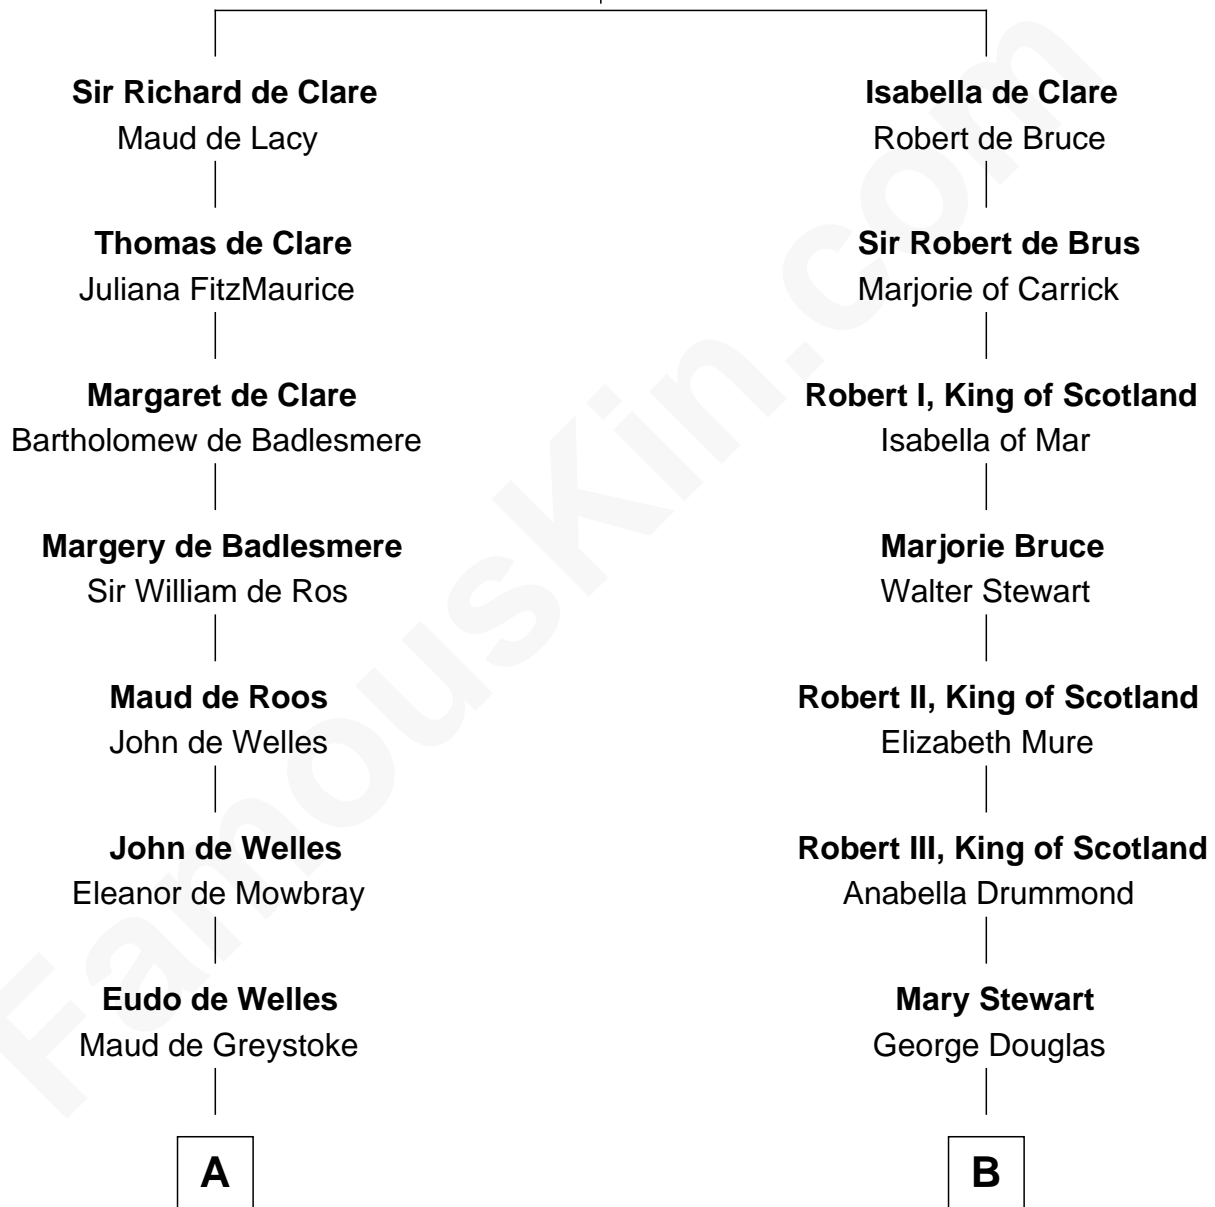

FamousKin.com Relationship Chart of

Ichabod Goodwin

27th Governor of New Hampshire

20th cousin of

Noel Coward

Playwright, Actor, and Songwriter

Gilbert de Clare

Isabel Marshal

C

Elisha Hill
Mary Plaisted

Hannah Hill
Dominicus Goodwin

Samuel Goodwin
Anna Thompson Gerrish

Ichabod Goodwin
27th Governor of New Hampshire

D

Henry Veitch
Margaret Harrison

Henry Gordon Veitch
Mary Kathleen Synch

Violet Agnes Veitch
Arthur Sabin Coward

Noel Coward
Playwright, Actor, and Songwriter