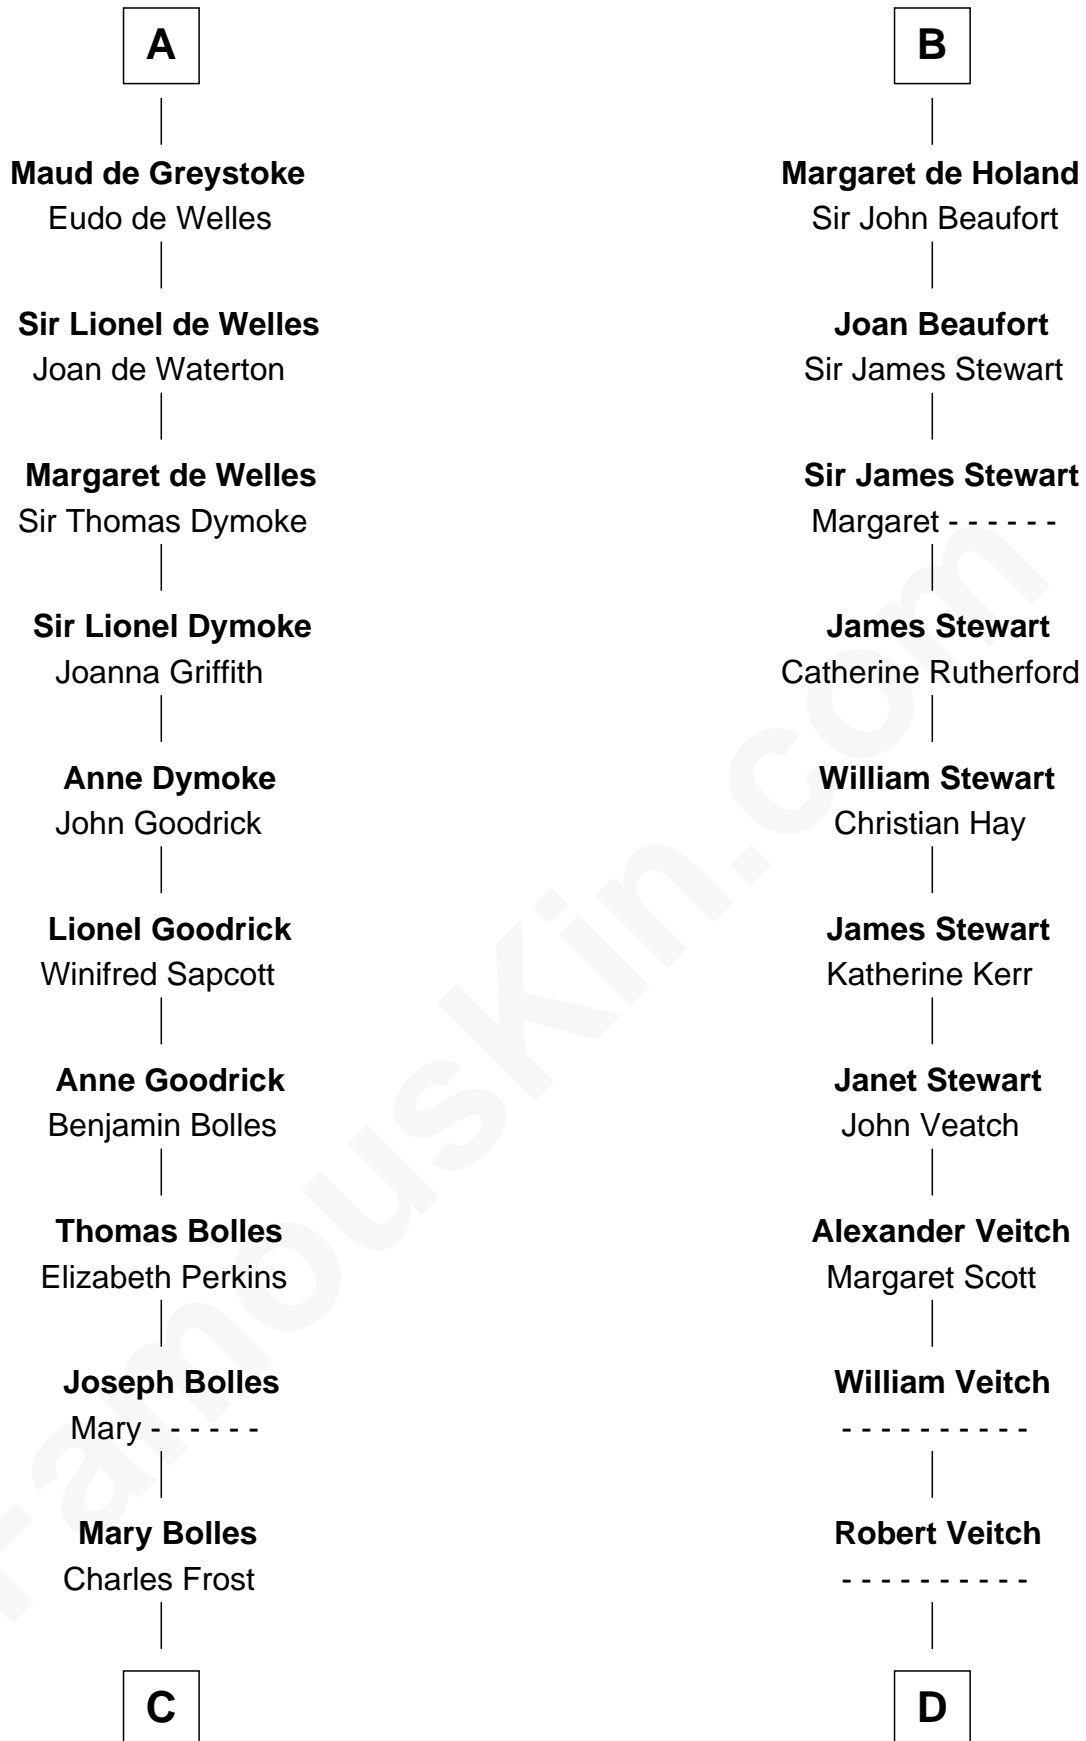

FamousKin.com

Relationship Chart of

Ichabod Goodwin

27th Governor of New Hampshire

21st cousin of

Noel Coward

Playwright, Actor, and Songwriter

C

Mary Frost

John Hill

Elisha Hill

Mary Plaisted

Hannah Hill

Dominicus Goodwin

Samuel Goodwin

Anna Thompson Gerrish

Ichabod Goodwin

27th Governor of New Hampshire

D

John Veitch

Barbara Ainslie

Henry Veitch

Margaret Harrison

Henry Gordon Veitch