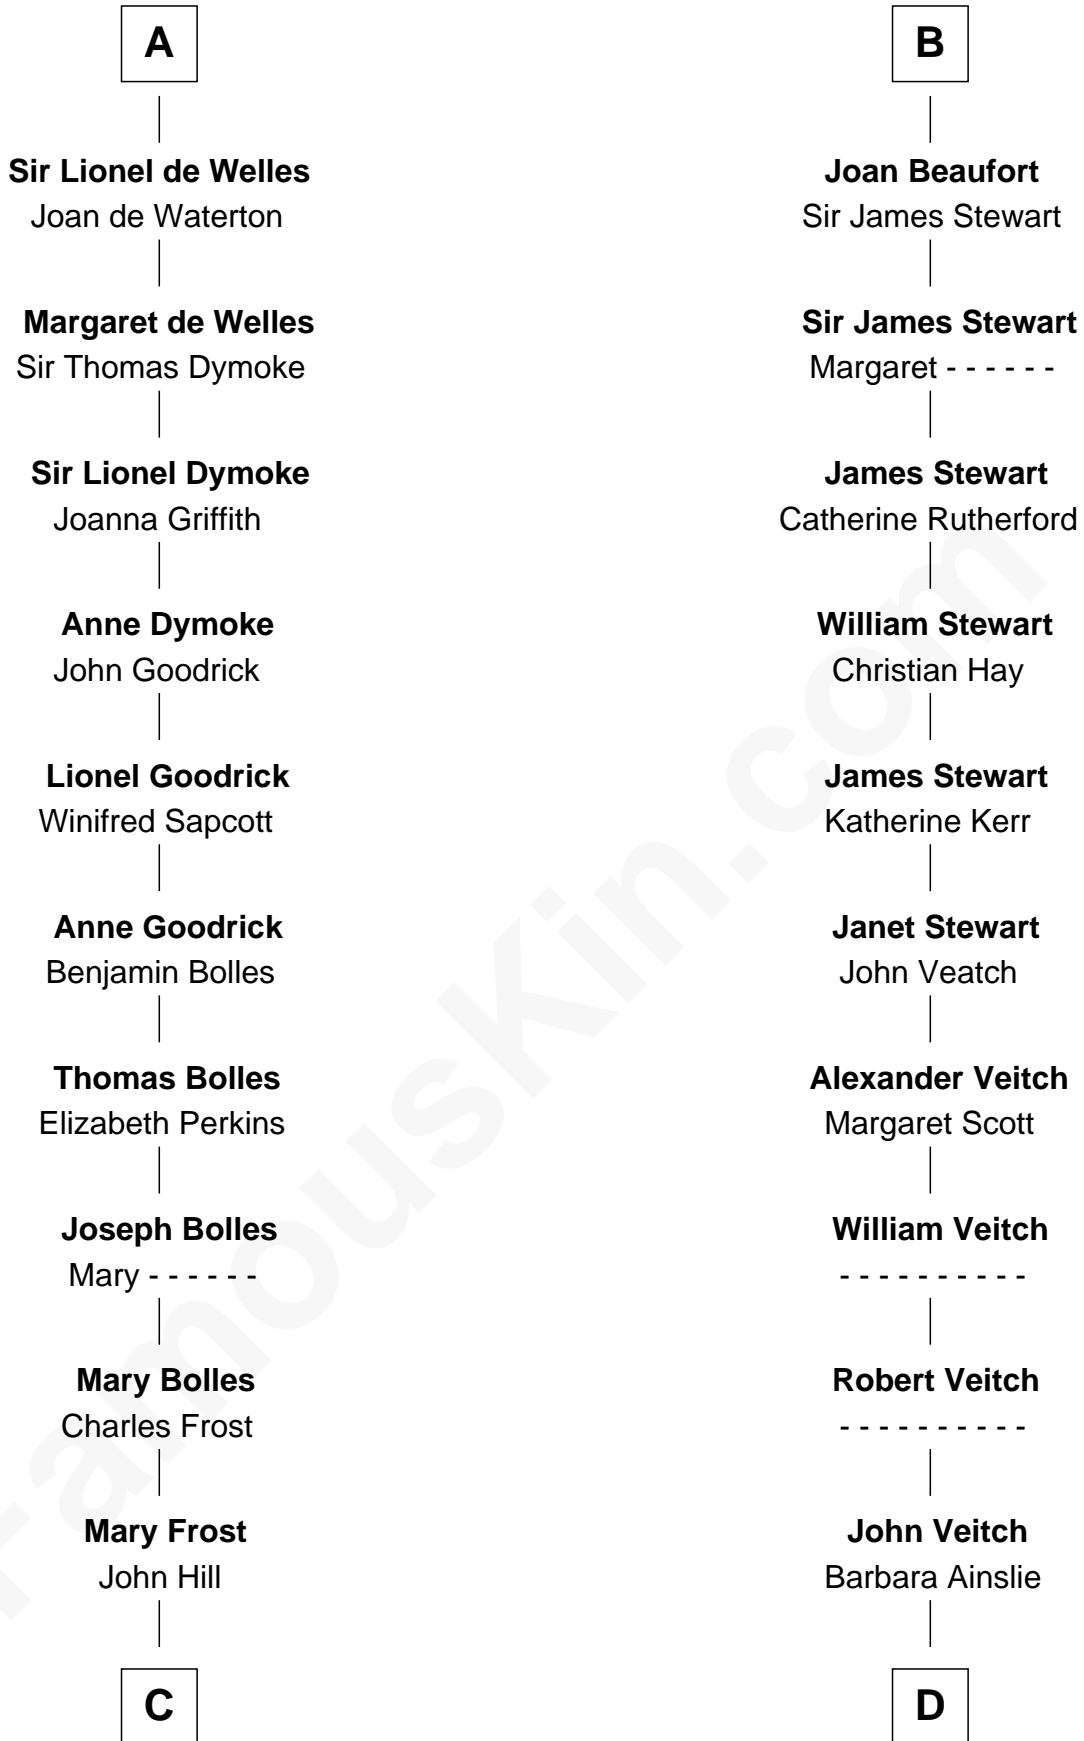

## Relationship Chart of

**Ichabod Goodwin**

*27th Governor of New Hampshire*

20th cousin of

**Noel Coward**

*Playwright, Actor, and Songwriter*

**Sir Roger de Quincy**

Helen of Galloway

Alan la Zouche

**Sir Roger la Zouche**

Ela Longespee

**Sir Alan la Zouche**

Eleanor de Segrave

**Maude la Zouche**

Sir Robert de Holland

**Thomas Holand**

Joan Plantagenet

**Sir Thomas de Holand**

Alice Fitzalan

**Margaret de Holand**

Sir John Beaufort

**B**

**C**

**Elisha Hill**  
Mary Plaisted

**Violet Agnes Veitch**  
Arthur Sabin Coward

**Noel Coward**  
*Playwright, Actor, and Songwriter*