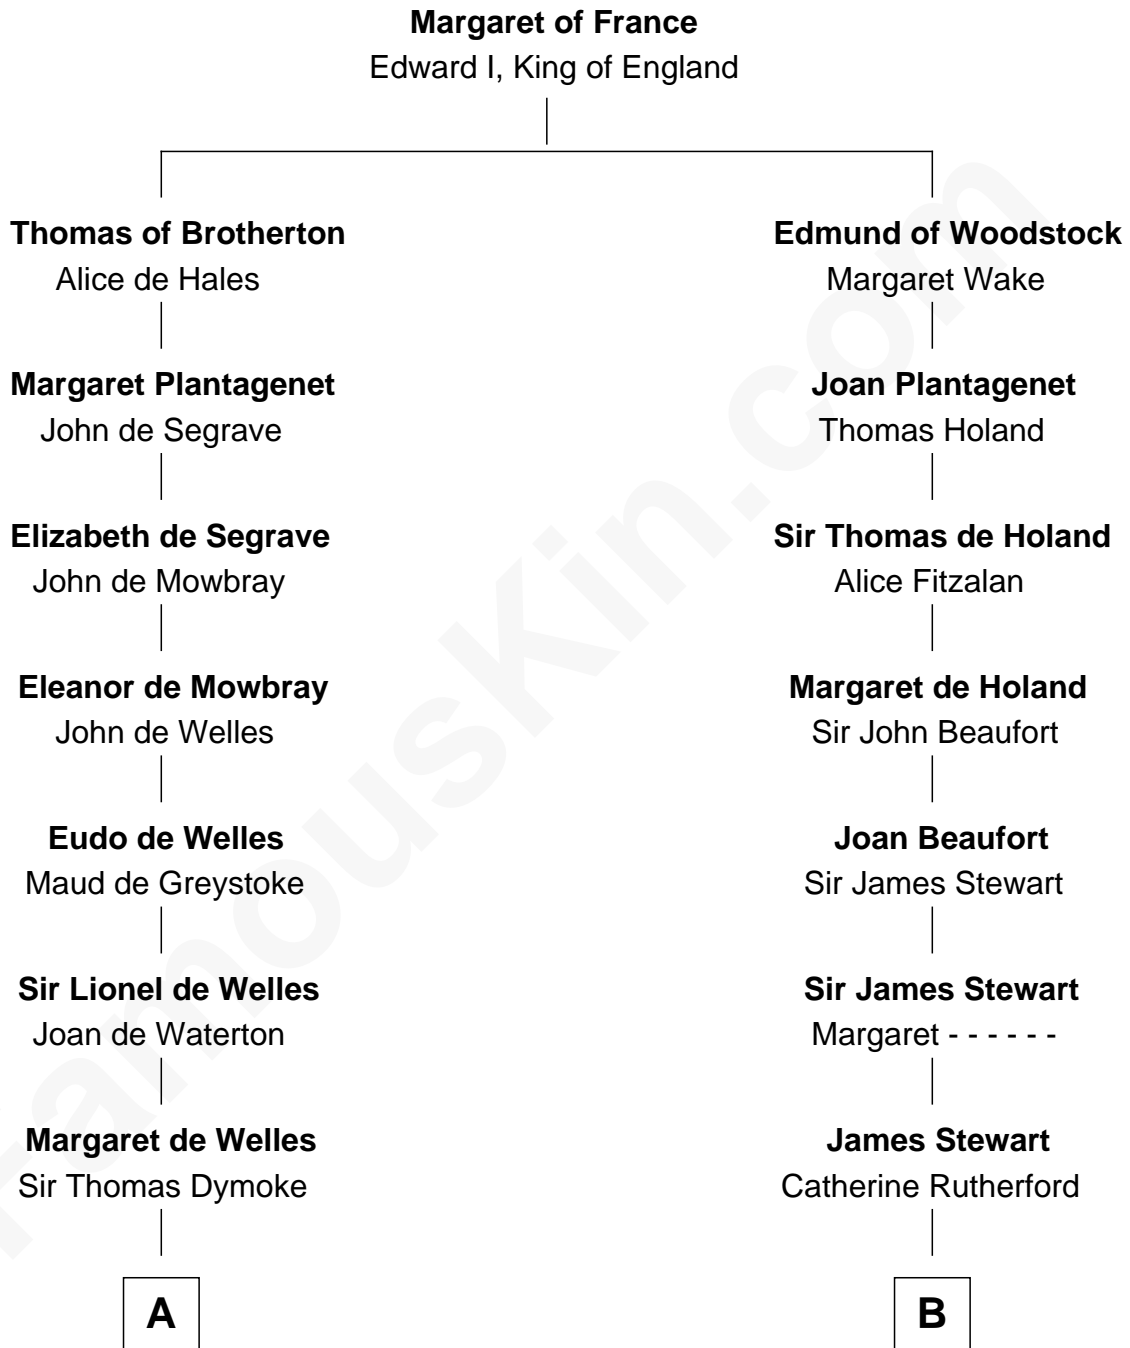

FamousKin.com Relationship Chart of

Ichabod Goodwin

27th Governor of New Hampshire

17th cousin 1 time removed of

Noel Coward

Playwright, Actor, and Songwriter

C

—
Samuel Goodwin
Anna Thompson Gerrish

—
Ichabod Goodwin
27th Governor of New Hampshire

FamousKin.com