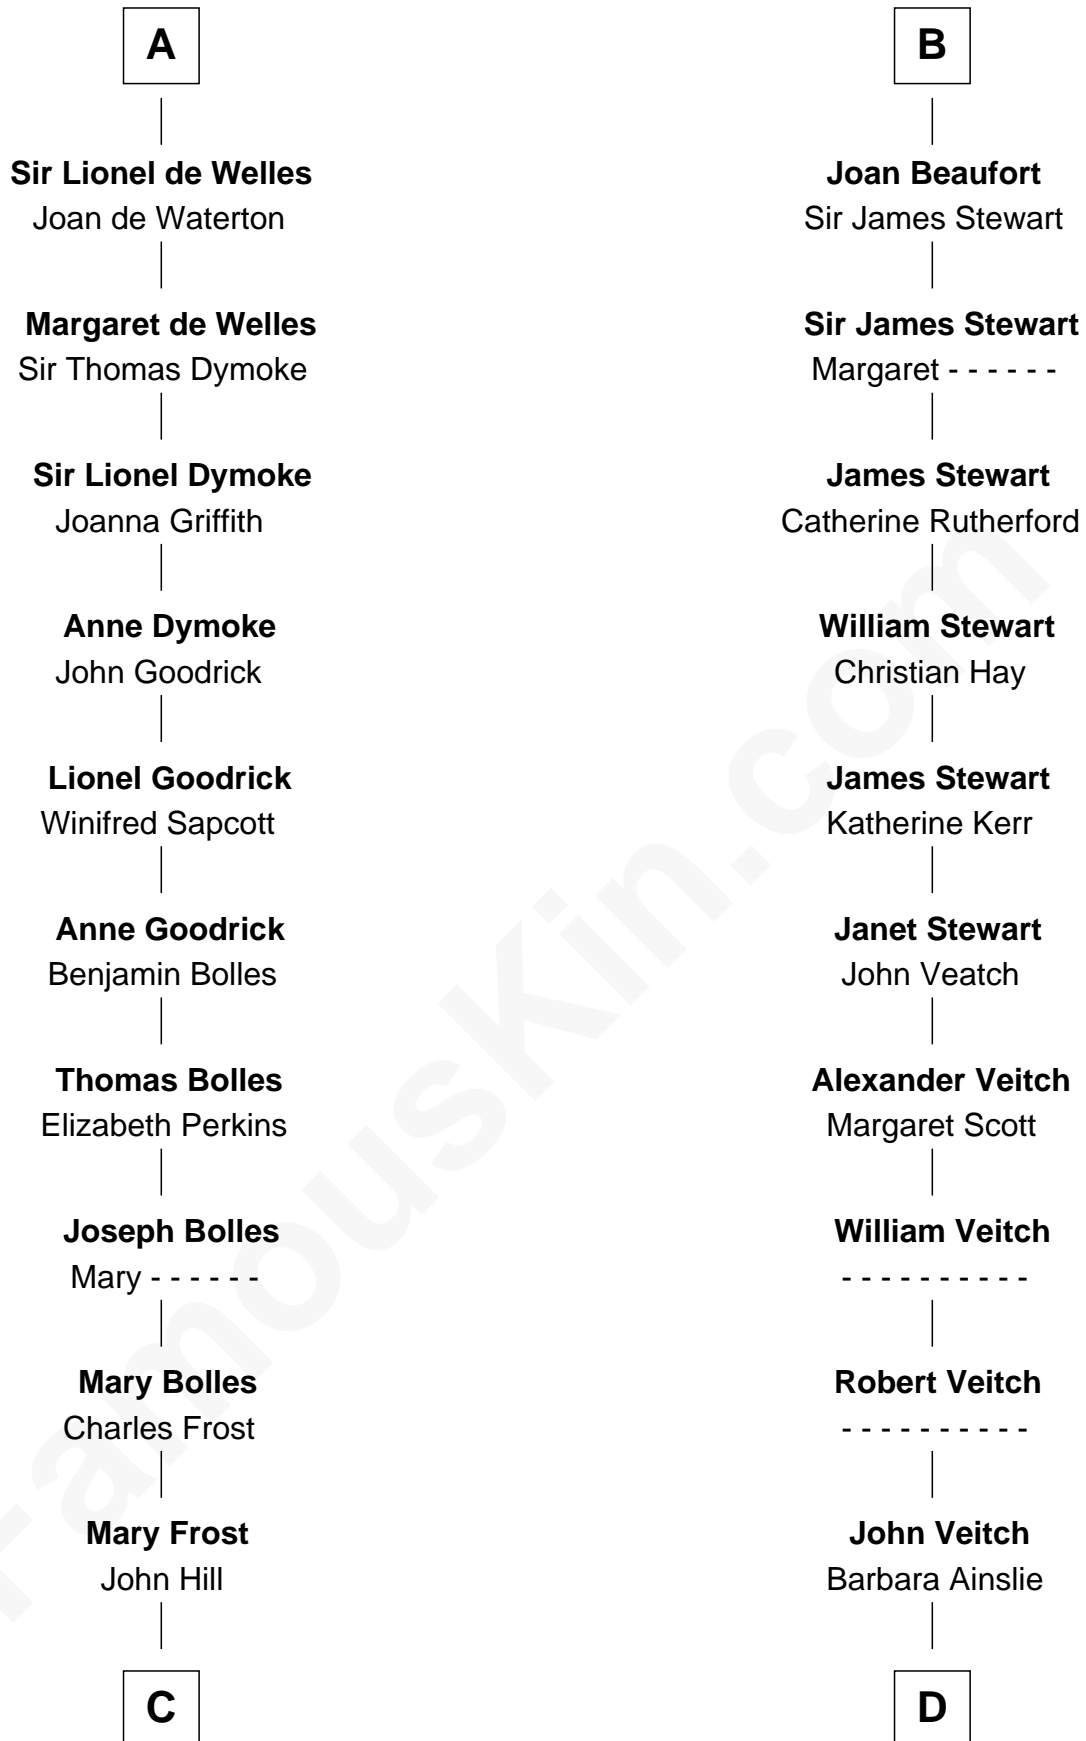

FamousKin.com Relationship Chart of

Ichabod Goodwin

27th Governor of New Hampshire

20th cousin of

Noel Coward

Playwright, Actor, and Songwriter

Sir William Longespee

Ela of Salisbury

C

Elisha Hill
Mary Plaisted

Hannah Hill
Dominicus Goodwin

Samuel Goodwin
Anna Thompson Gerrish

Ichabod Goodwin
27th Governor of New Hampshire

D

Henry Veitch
Margaret Harrison

Henry Gordon Veitch
Mary Kathleen Synch

Violet Agnes Veitch
Arthur Sabin Coward

Noel Coward
Playwright, Actor, and Songwriter