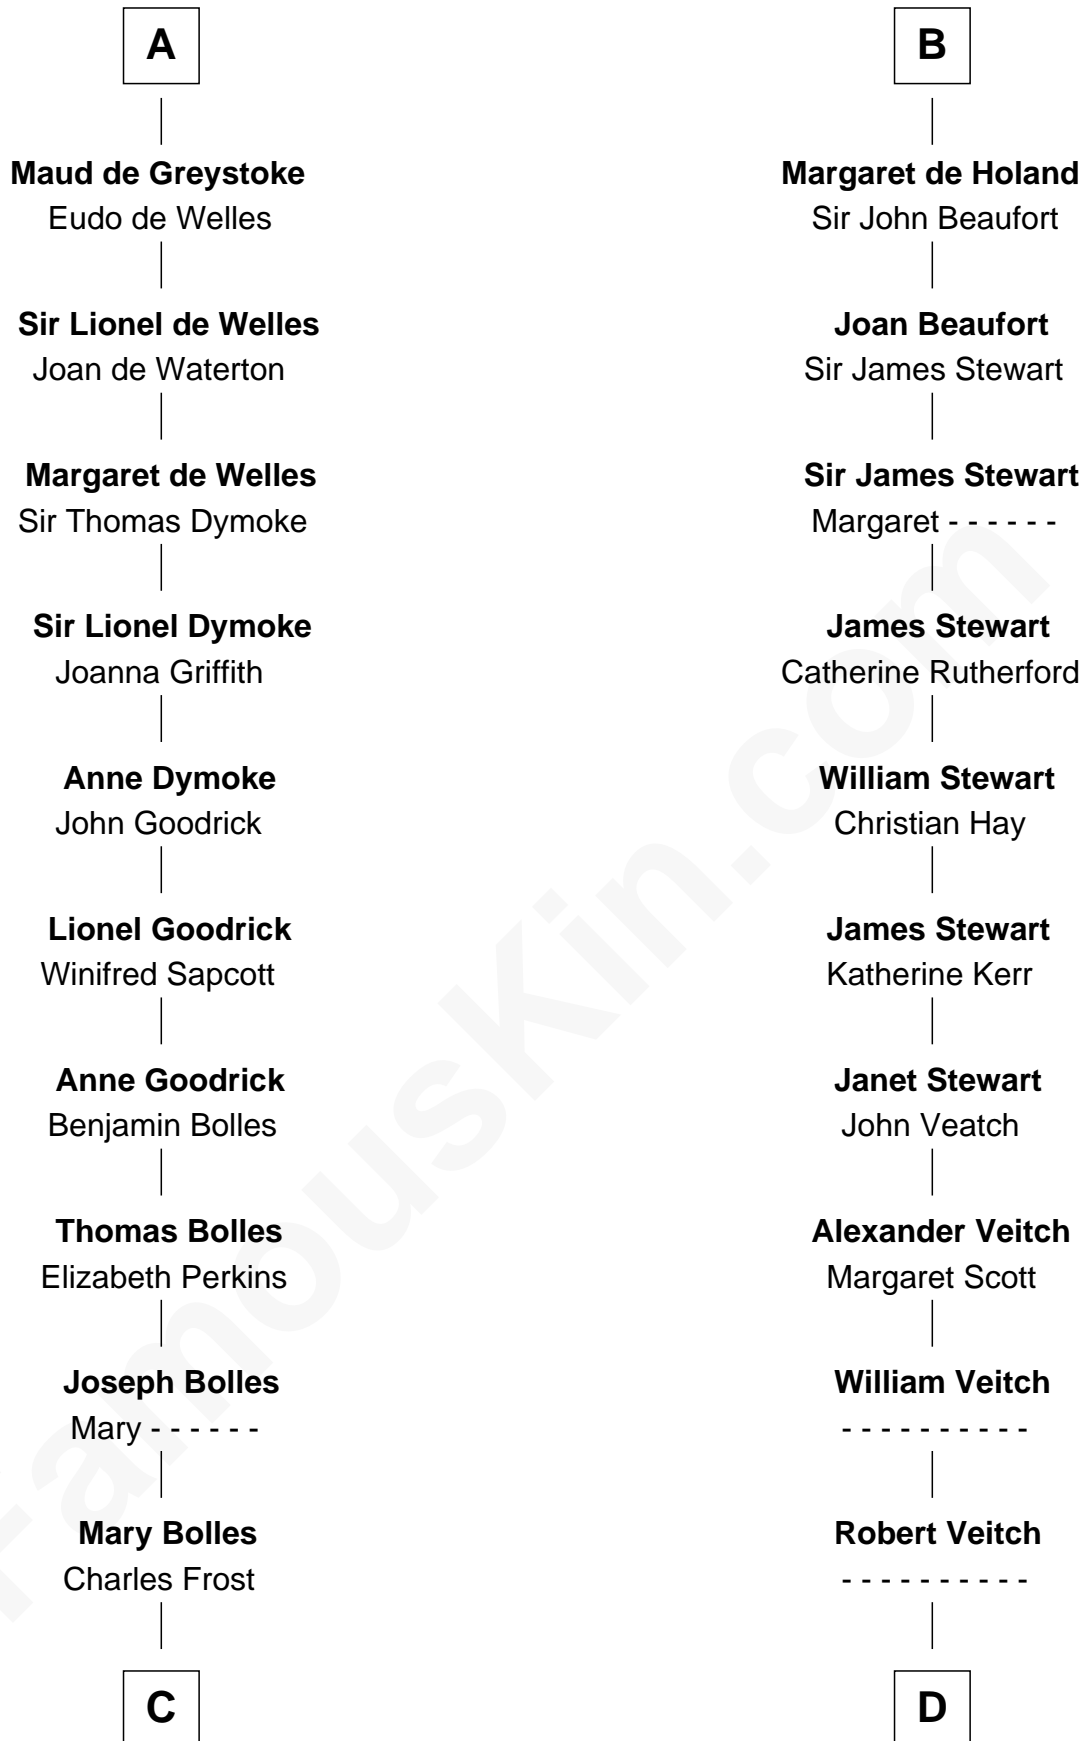

FamousKin.com Relationship Chart of

Ichabod Goodwin

27th Governor of New Hampshire

21st cousin of

Noel Coward

Playwright, Actor, and Songwriter

Piers de Lutegareshale

Maud de Mandeville

C

Mary Frost

John Hill

Elisha Hill

Mary Plaisted

Hannah Hill

Dominicus Goodwin

Samuel Goodwin

Anna Thompson Gerrish

Ichabod Goodwin

27th Governor of New Hampshire

D

John Veitch

Barbara Ainslie

Henry Veitch

Margaret Harrison