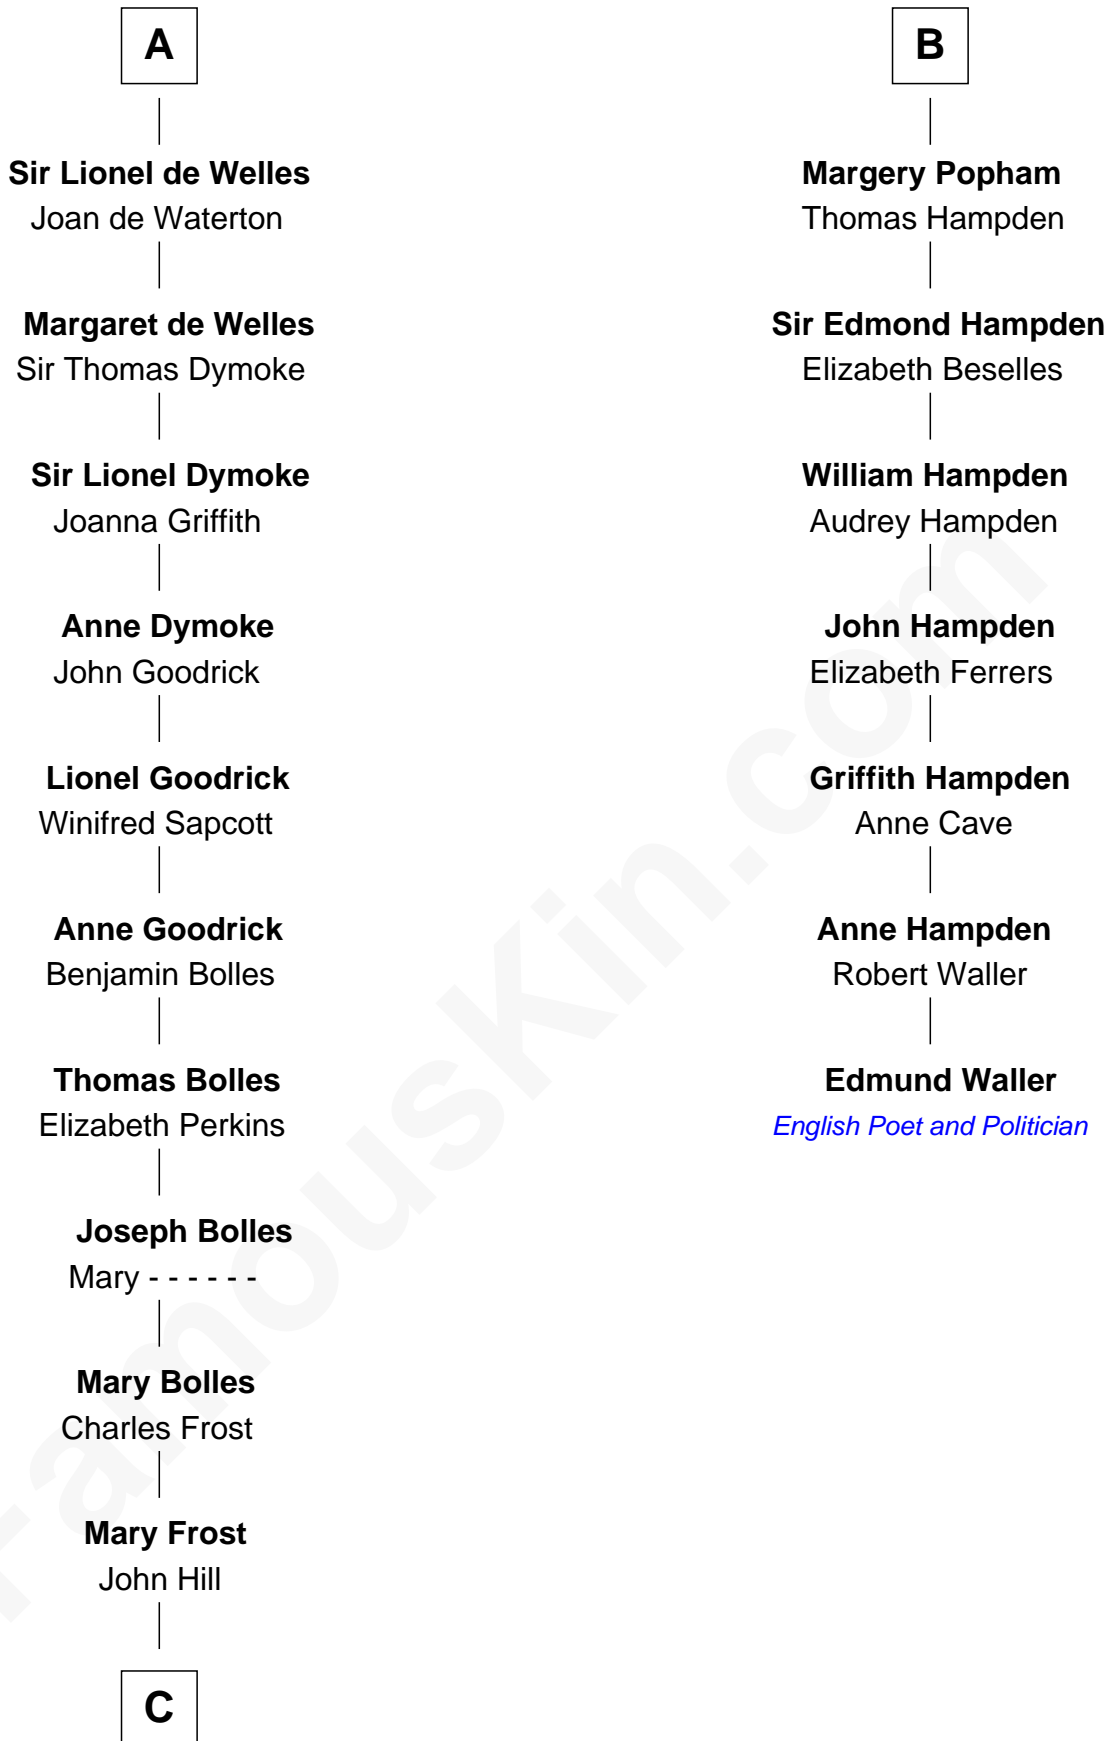

# FamousKin.com Relationship Chart of

**Ichabod Goodwin**

*27th Governor of New Hampshire*

**13th cousin 7 times removed of**

**Edmund Waller**

*English Poet and Politician*

**C**

|

**Elisha Hill**

Mary Plaisted

|

**Hannah Hill**

Dominicus Goodwin

|

**Samuel Goodwin**

Anna Thompson Gerrish

|

**Ichabod Goodwin**

*27th Governor of New Hampshire*

FamousKin.com