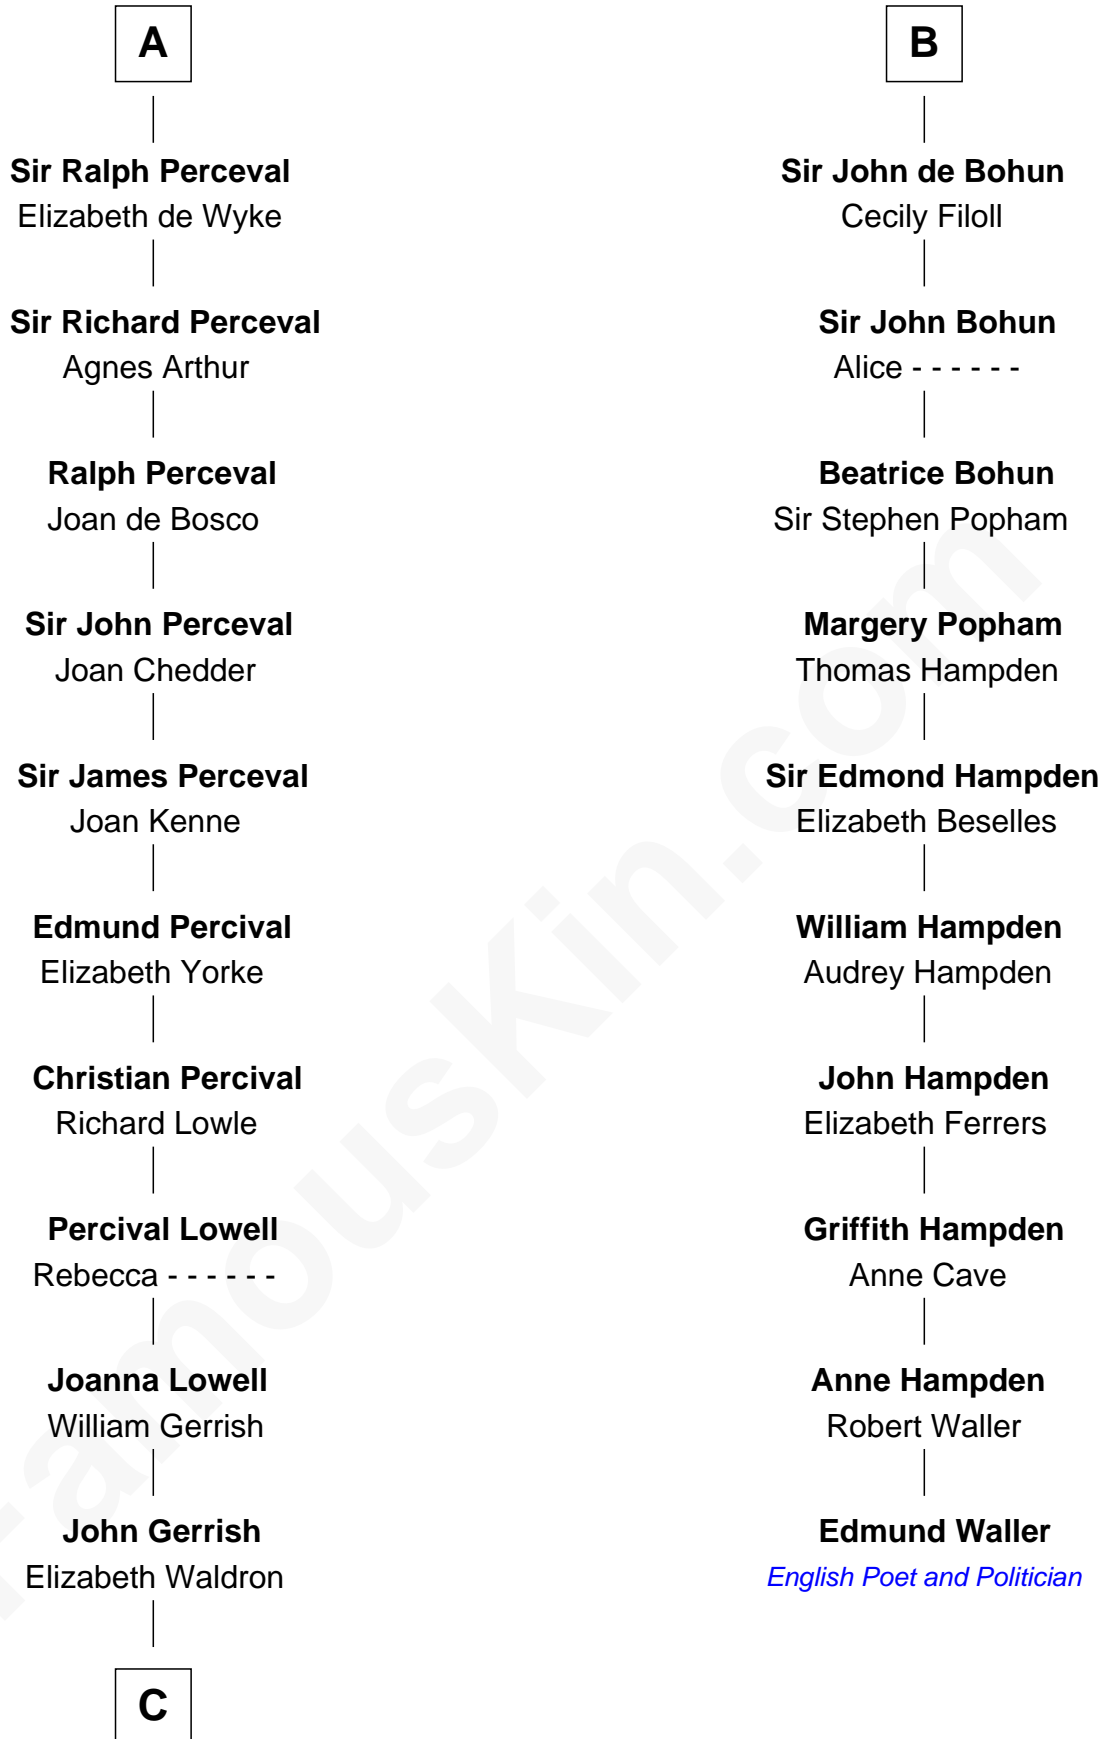

FamousKin.com Relationship Chart of

Ichabod Goodwin

27th Governor of New Hampshire

16th cousin 4 times removed of

Edmund Waller

English Poet and Politician

Sir Robert de Beaumont

Isabel de Vermandois