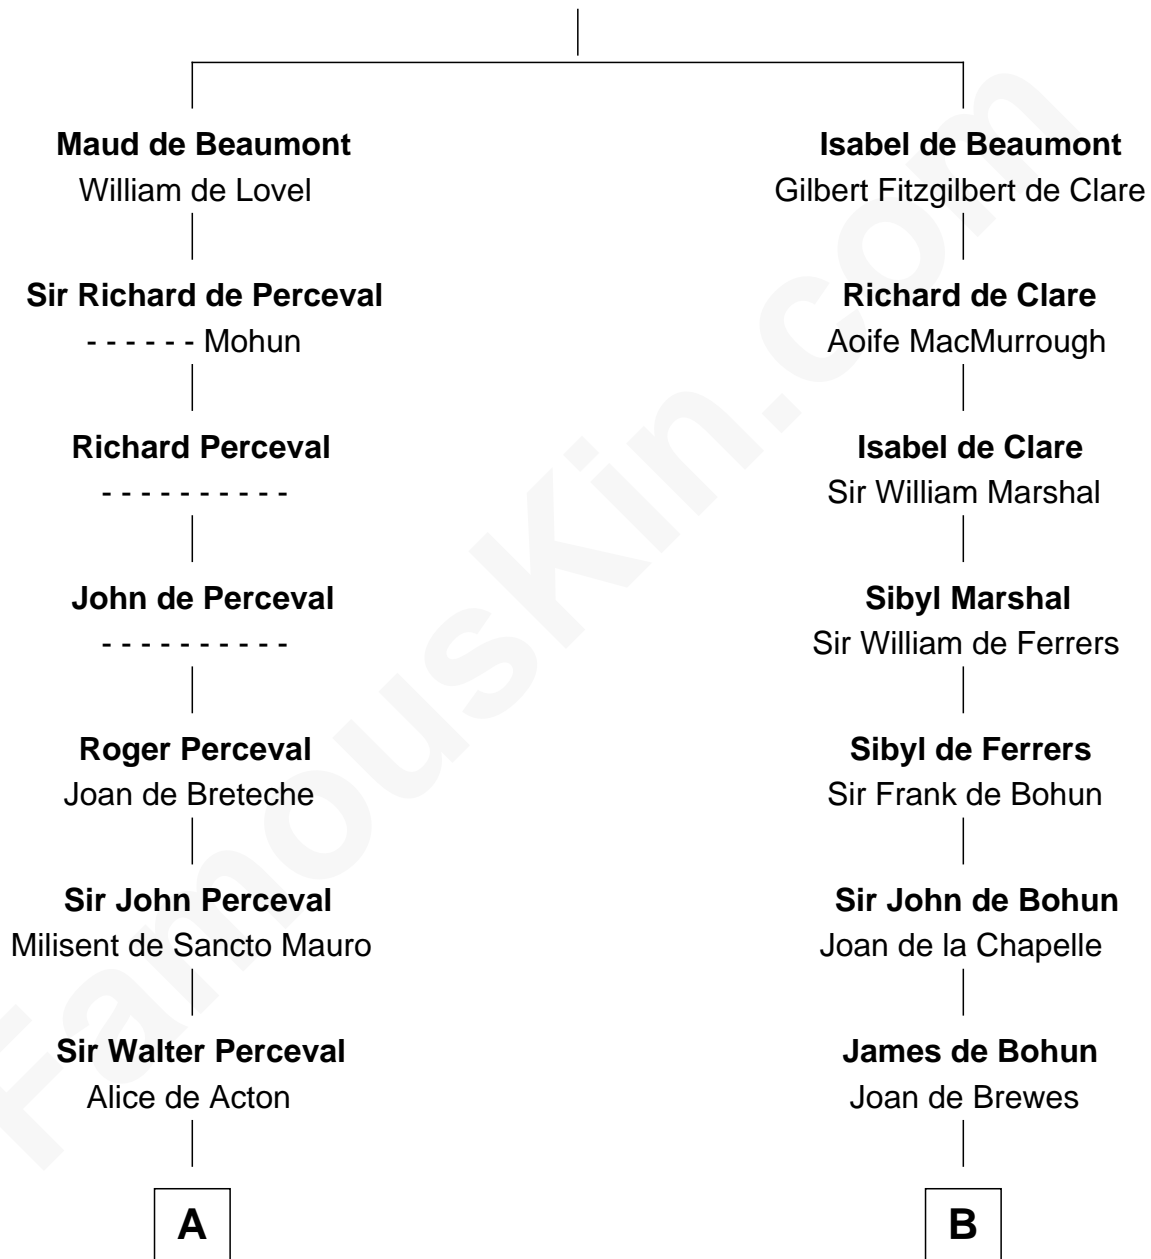

FamousKin.com Relationship Chart of

Ichabod Goodwin

27th Governor of New Hampshire

16th cousin 4 times removed of

Edmund Waller

English Poet and Politician

Sir Robert de Beaumont

Isabel de Vermandois

C

Col. Timothy Gerrish

Sarah Elliot

Col. Joseph Gerrish

Anna Thompson

Anna Thompson Gerrish

Samuel Goodwin

Ichabod Goodwin

27th Governor of New Hampshire

FamousKin.com