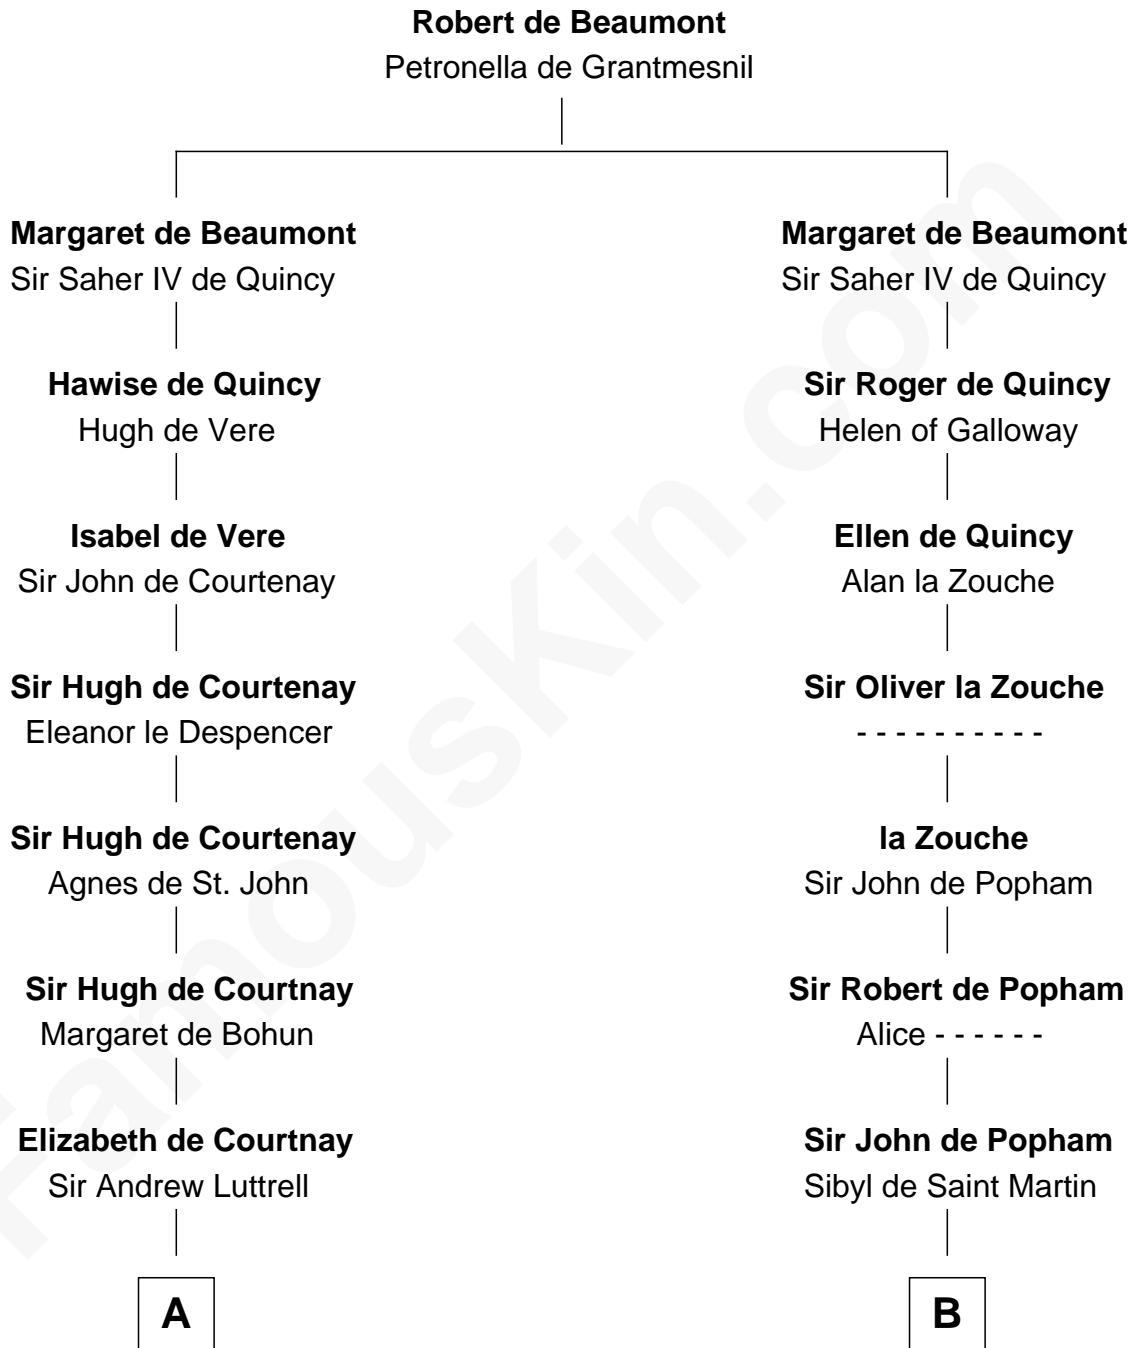

FamousKin.com Relationship Chart of

Ichabod Goodwin

27th Governor of New Hampshire

15th cousin 5 times removed of

Edmund Waller

English Poet and Politician

C

Col. Timothy Gerrish

Sarah Elliot

Col. Joseph Gerrish

Anna Thompson

Anna Thompson Gerrish

Samuel Goodwin

Ichabod Goodwin

27th Governor of New Hampshire

FamousKin.com