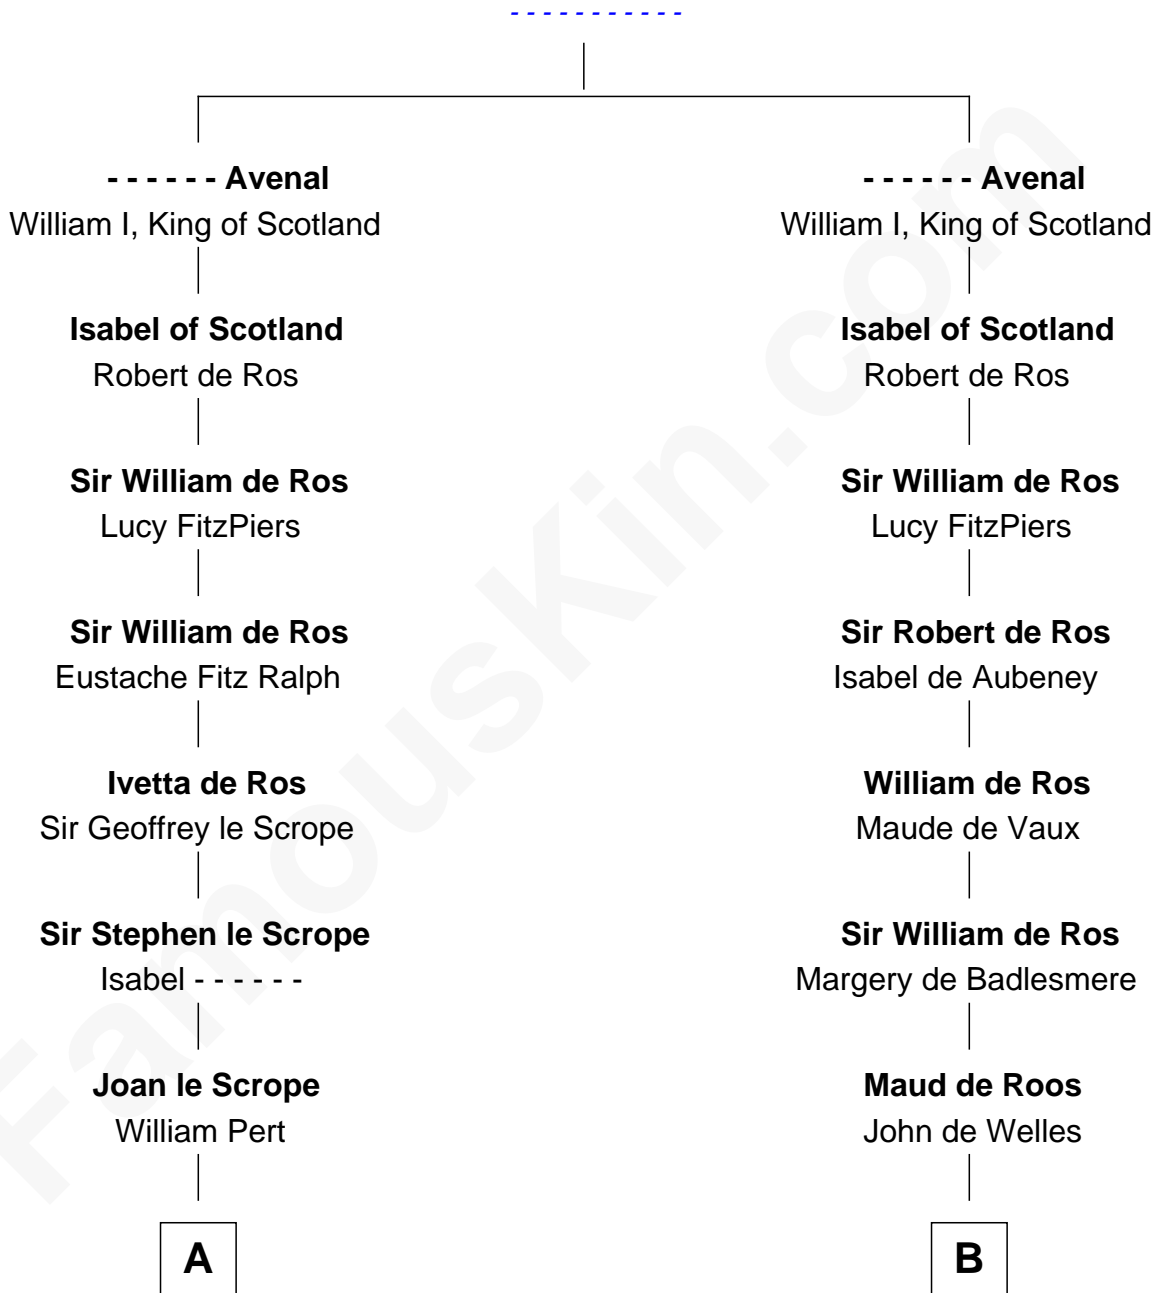

# FamousKin.com Relationship Chart of

**Ichabod Goodwin**

*27th Governor of New Hampshire*

15th cousin 6 times removed of

**Edmund Waller**

*English Poet and Politician*

**Richard Avenal**

**C**

—  
**Mary Frost**

John Hill

—  
**Elisha Hill**

Mary Plaisted

—  
**Hannah Hill**

Dominicus Goodwin

—  
**Samuel Goodwin**

Anna Thompson Gerrish

—  
**Ichabod Goodwin**

*27th Governor of New Hampshire*