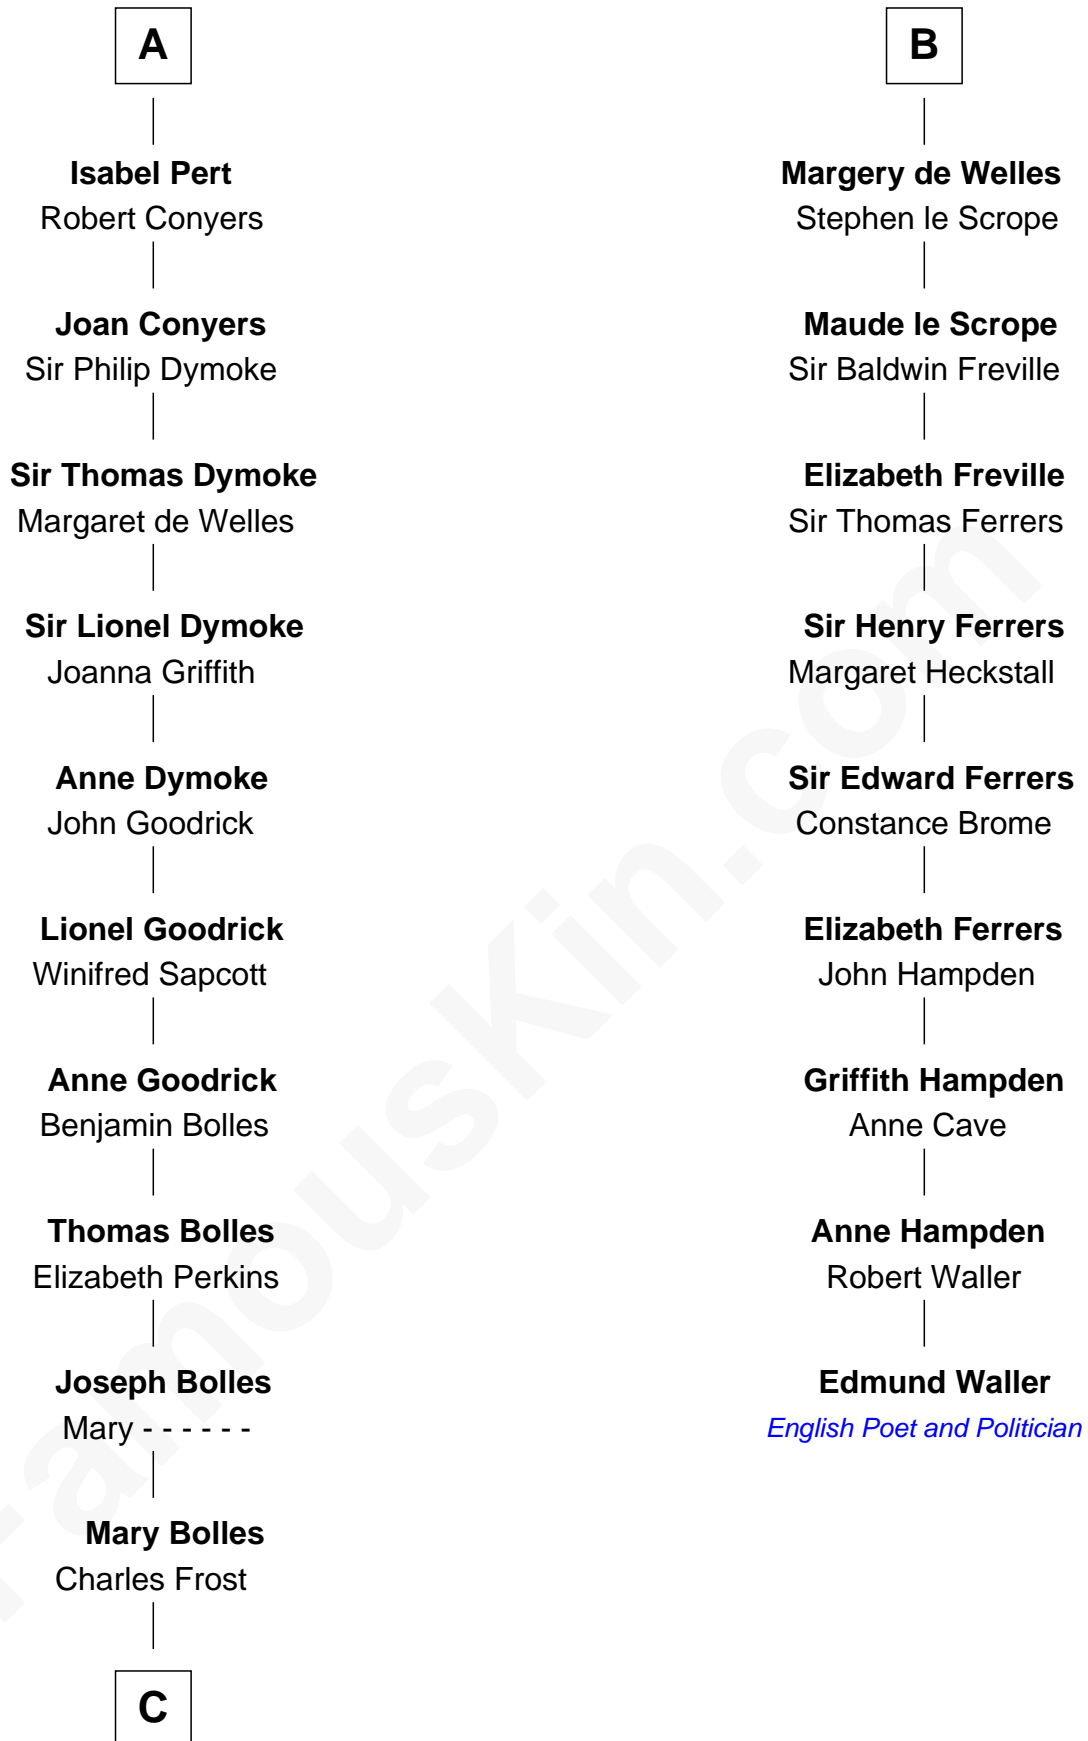

# FamousKin.com Relationship Chart of

**Ichabod Goodwin**

*27th Governor of New Hampshire*

15th cousin 6 times removed of

**Edmund Waller**

*English Poet and Politician*

**Richard Avenal**

**C**

—  
**Mary Frost**

John Hill

—  
**Elisha Hill**

Mary Plaisted

—  
**Hannah Hill**

Dominicus Goodwin

—  
**Samuel Goodwin**

Anna Thompson Gerrish

—  
**Ichabod Goodwin**

*27th Governor of New Hampshire*