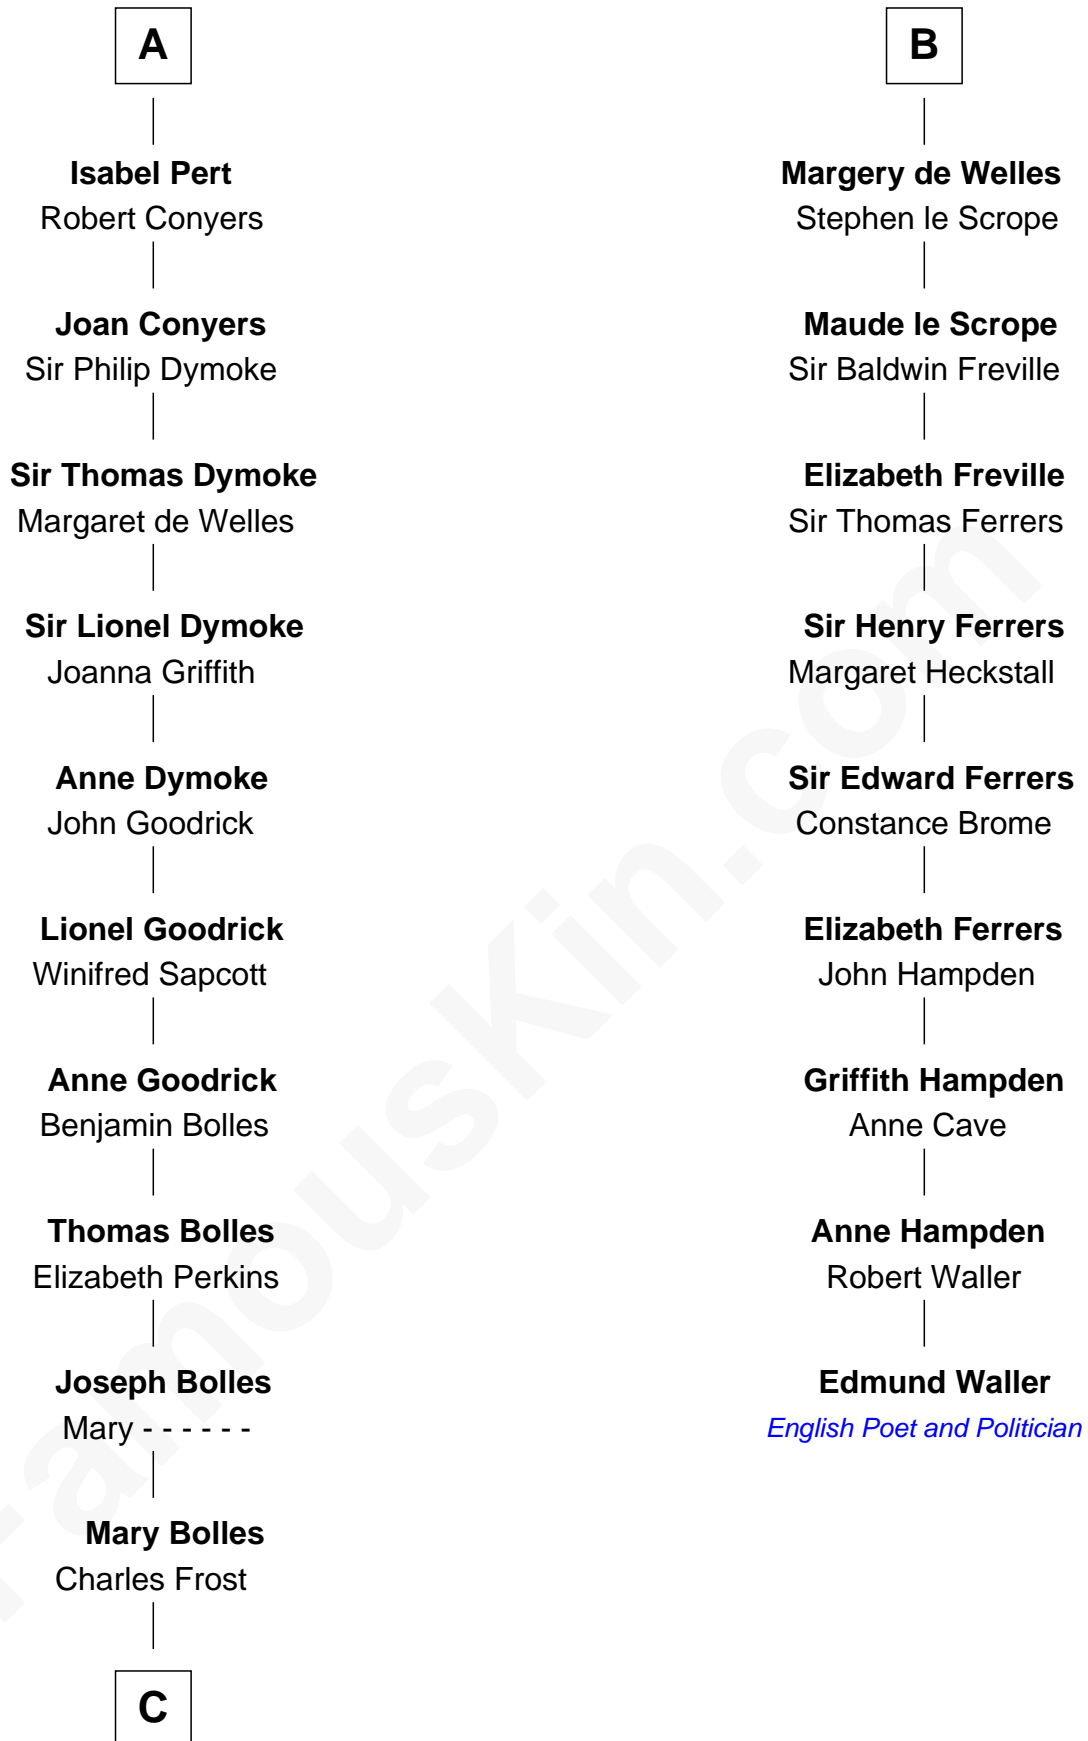

FamousKin.com Relationship Chart of

Ichabod Goodwin

27th Governor of New Hampshire

15th cousin 6 times removed of

Edmund Waller

English Poet and Politician

C

—
Mary Frost

John Hill

—
Elisha Hill

Mary Plaisted

—
Hannah Hill

Dominicus Goodwin

—
Samuel Goodwin

Anna Thompson Gerrish

—
Ichabod Goodwin

27th Governor of New Hampshire