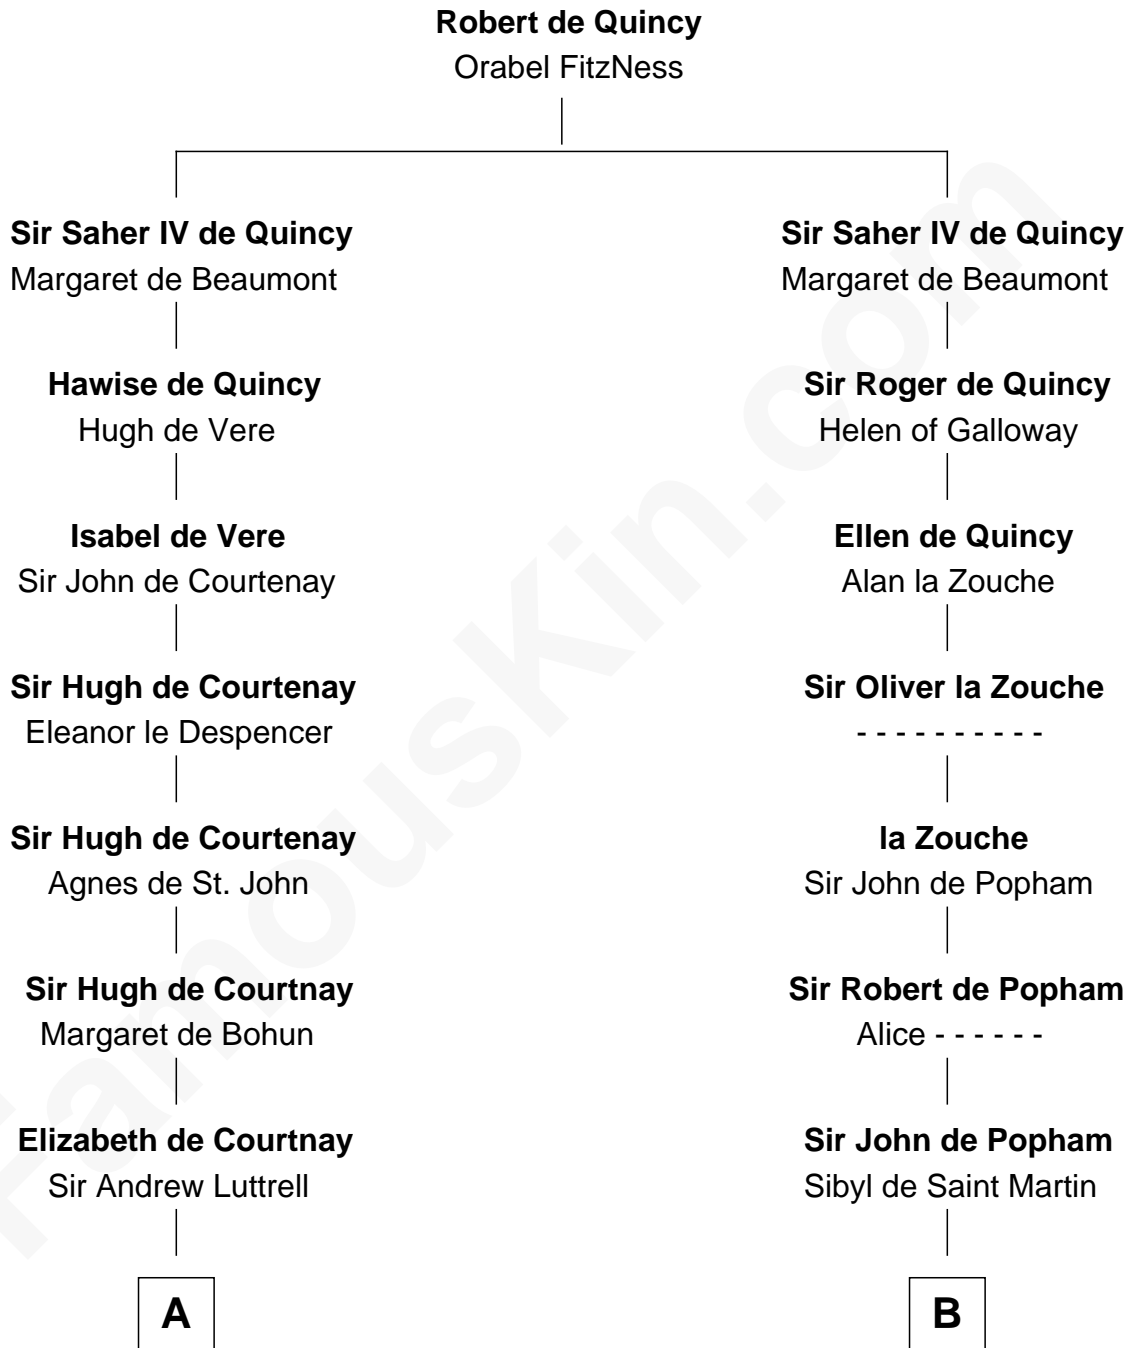

FamousKin.com Relationship Chart of

Ichabod Goodwin

27th Governor of New Hampshire

15th cousin 5 times removed of

Edmund Waller

English Poet and Politician

C

Col. Timothy Gerrish

Sarah Elliot

Col. Joseph Gerrish

Anna Thompson

Anna Thompson Gerrish

Samuel Goodwin

Ichabod Goodwin

27th Governor of New Hampshire