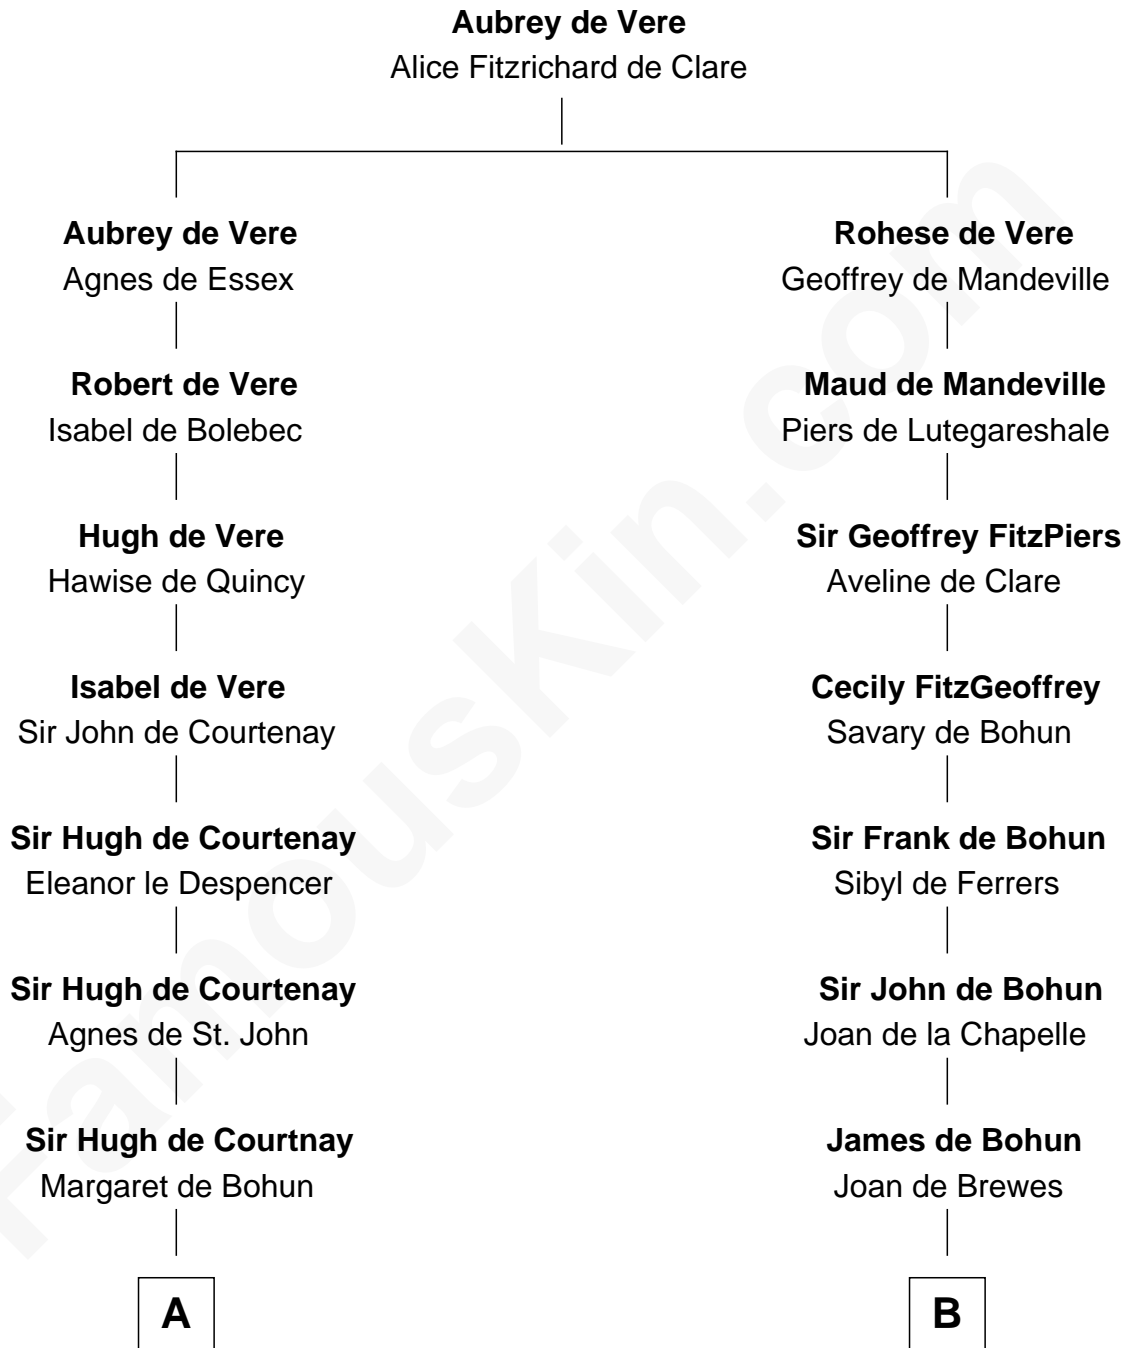

FamousKin.com Relationship Chart of

Ichabod Goodwin

27th Governor of New Hampshire

16th cousin 5 times removed of

Edmund Waller

English Poet and Politician

C

—
John Gerrish

Elizabeth Waldron

—
Col. Timothy Gerrish

Sarah Elliot

—
Col. Joseph Gerrish

Anna Thompson

—
Anna Thompson Gerrish

Samuel Goodwin

—
Ichabod Goodwin

27th Governor of New Hampshire