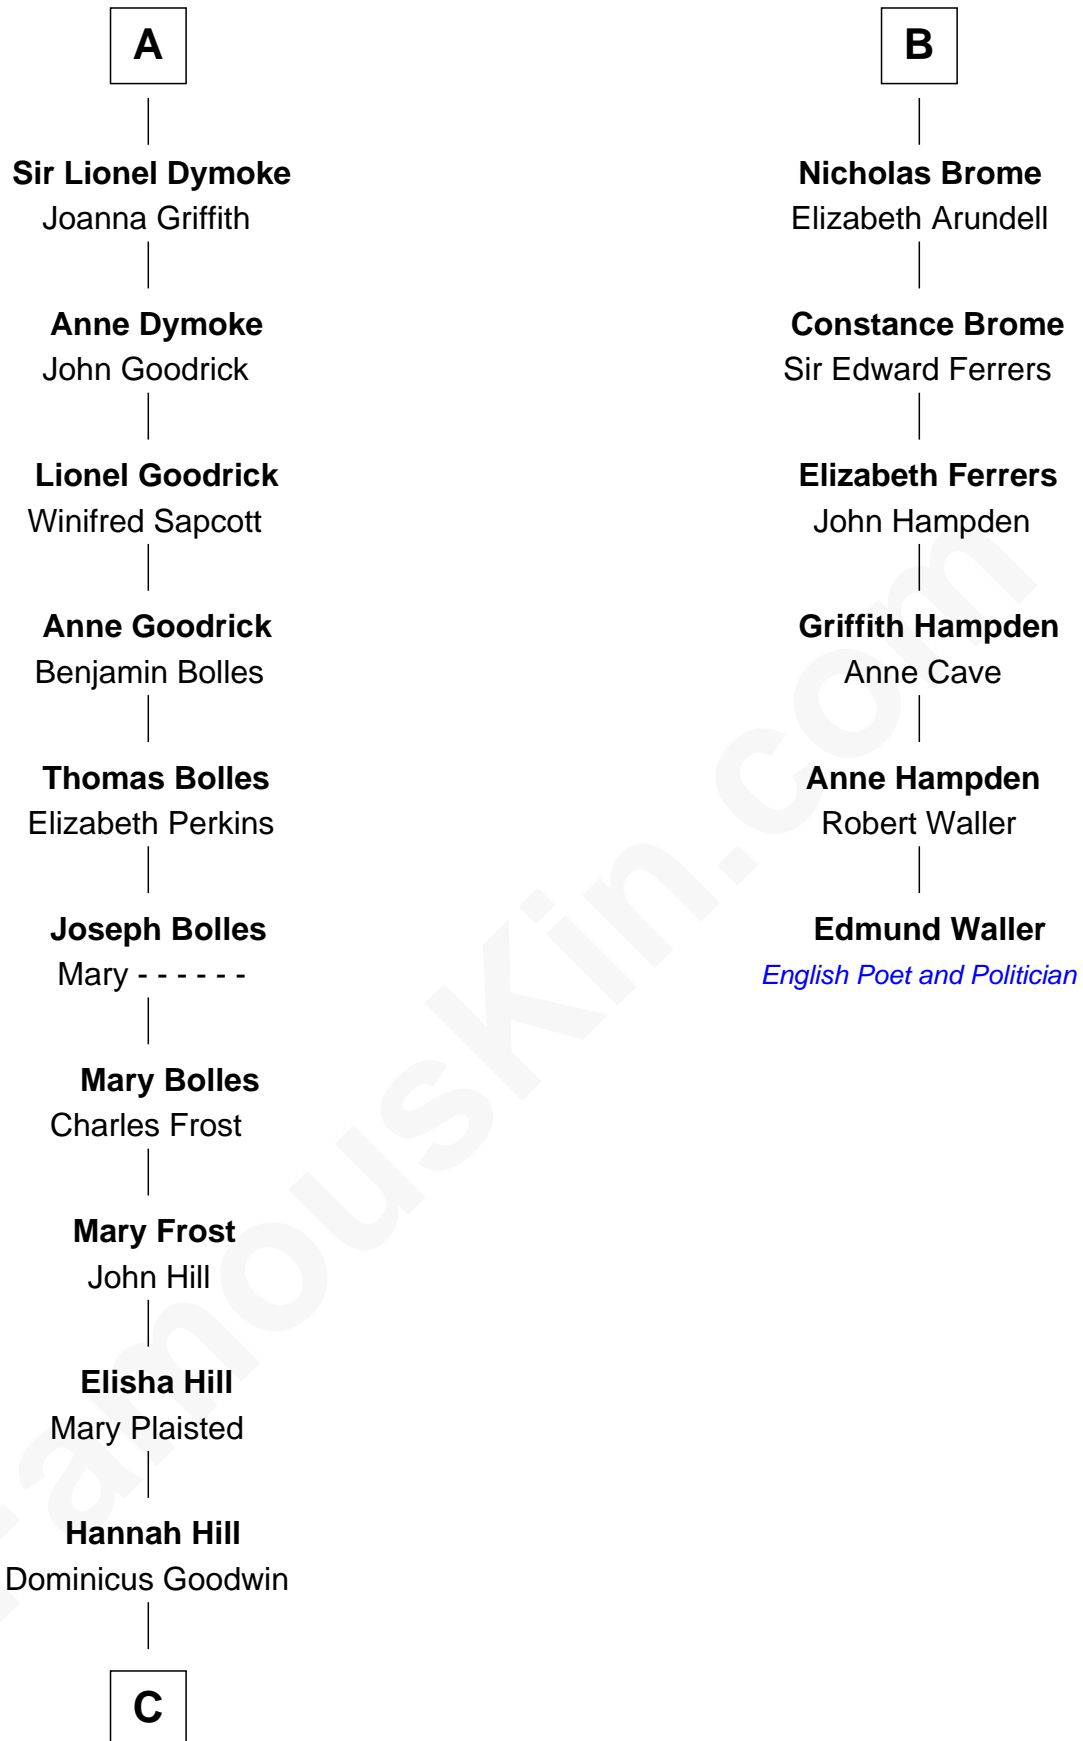

FamousKin.com Relationship Chart of

Ichabod Goodwin

27th Governor of New Hampshire

12th cousin 6 times removed of

Edmund Waller

English Poet and Politician

Sir James de Audley

Ela Longespee

Katherine Giffard

Sir Nicholas Audley

Joan Martin

Alice de Audley

Sir Hugh de Meynell

Isabel de Meynell

Sir Thomas de Shirley

Sir Hugh Shirley

Beatrice Brewes

Sir Ralph Shirley

Joan Basset

Beatrice Shirley

John Brome

B

C

—
Samuel Goodwin
Anna Thompson Gerrish