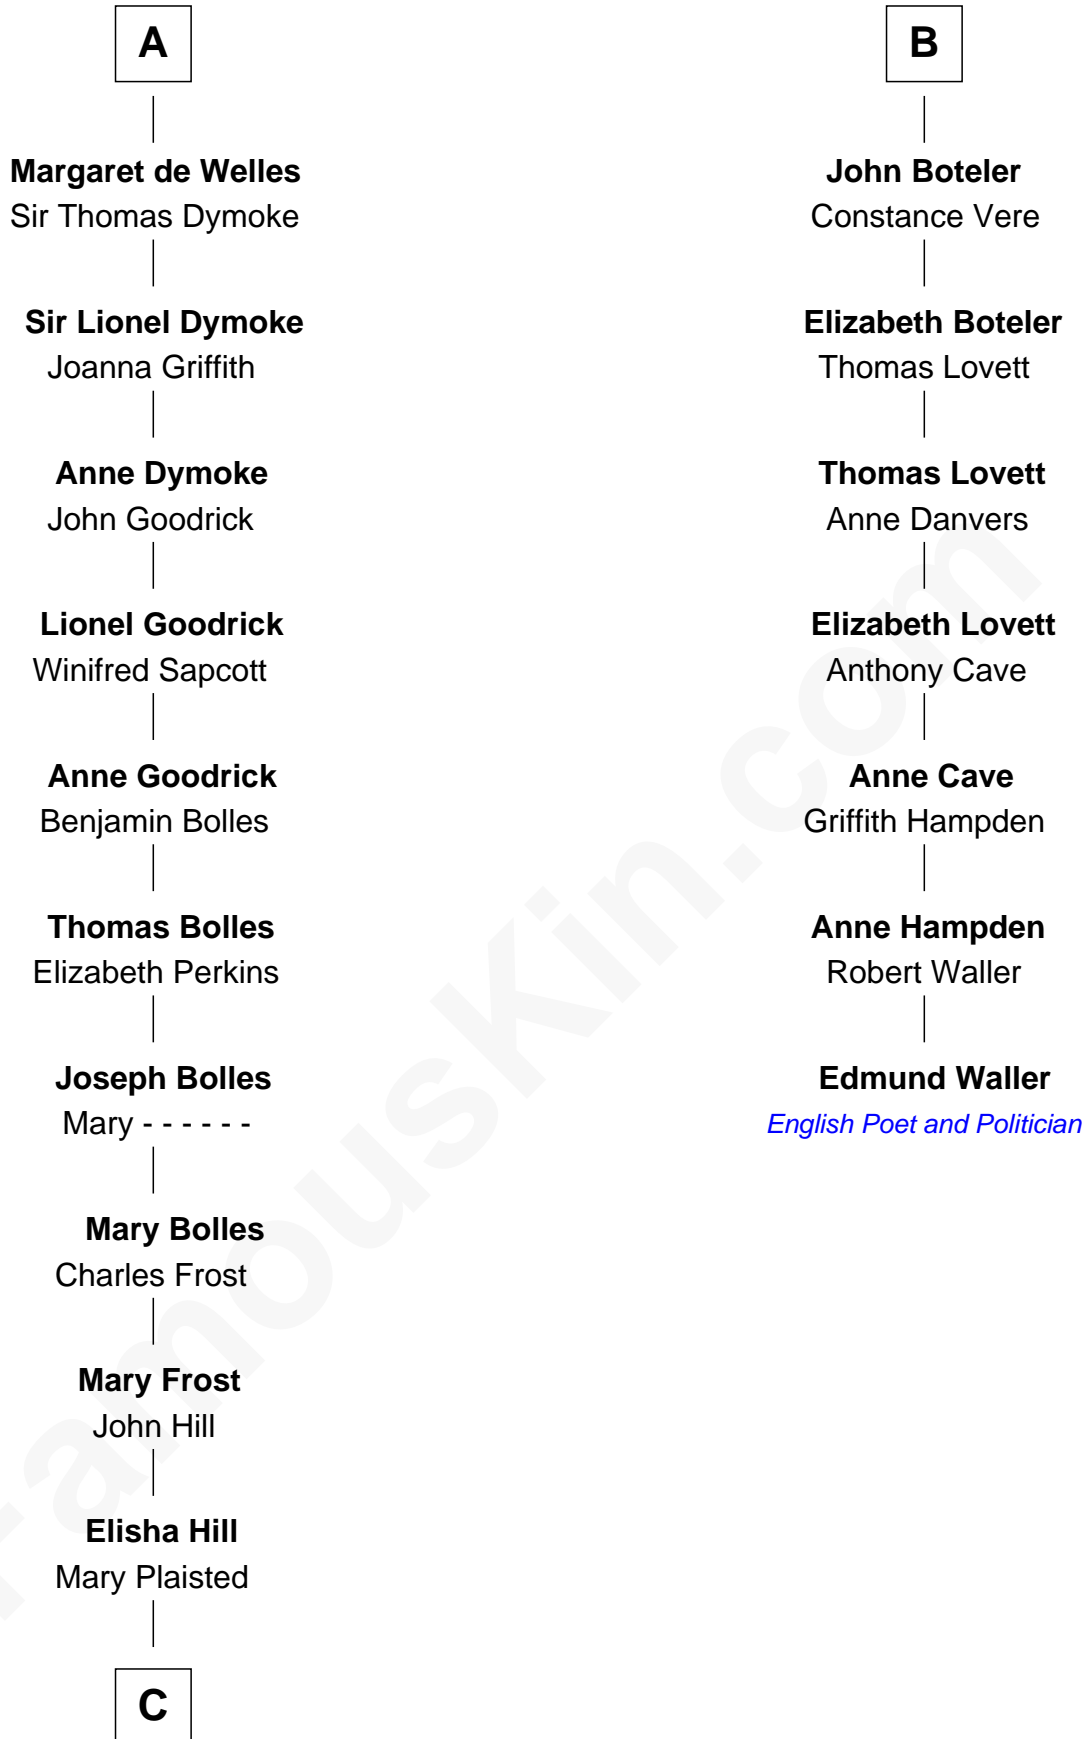

FamousKin.com Relationship Chart of

Ichabod Goodwin

27th Governor of New Hampshire

13th cousin 6 times removed of

Edmund Waller

English Poet and Politician

Sir William de Cantilupe

Eve de Braiose

C

Hannah Hill
Dominicus Goodwin

Samuel Goodwin
Anna Thompson Gerrish

Ichabod Goodwin
27th Governor of New Hampshire

FamousKin.com