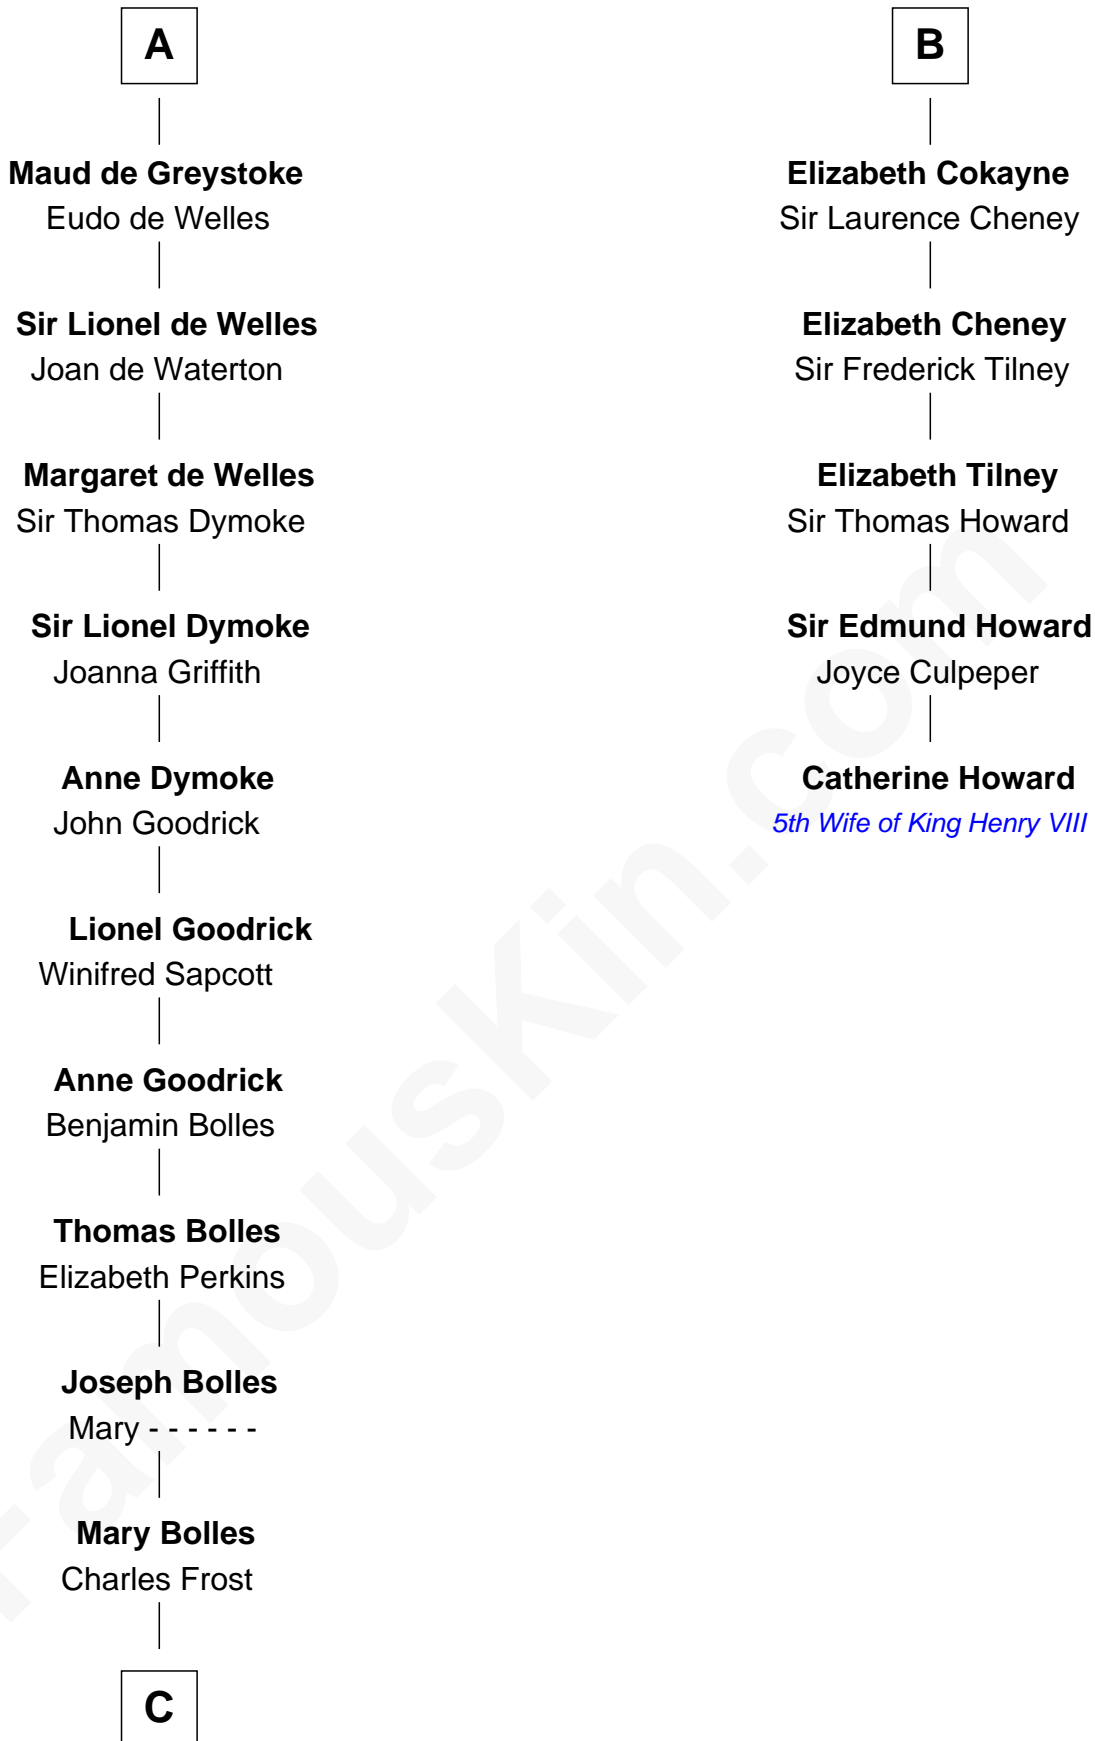

FamousKin.com Relationship Chart of

Ichabod Goodwin

27th Governor of New Hampshire

11th cousin 10 times removed of

Catherine Howard

5th Wife of King Henry VIII

C

—
Mary Frost

John Hill

—
Elisha Hill

Mary Plaisted

—
Hannah Hill

Dominicus Goodwin

—
Samuel Goodwin

Anna Thompson Gerrish

—
Ichabod Goodwin

27th Governor of New Hampshire