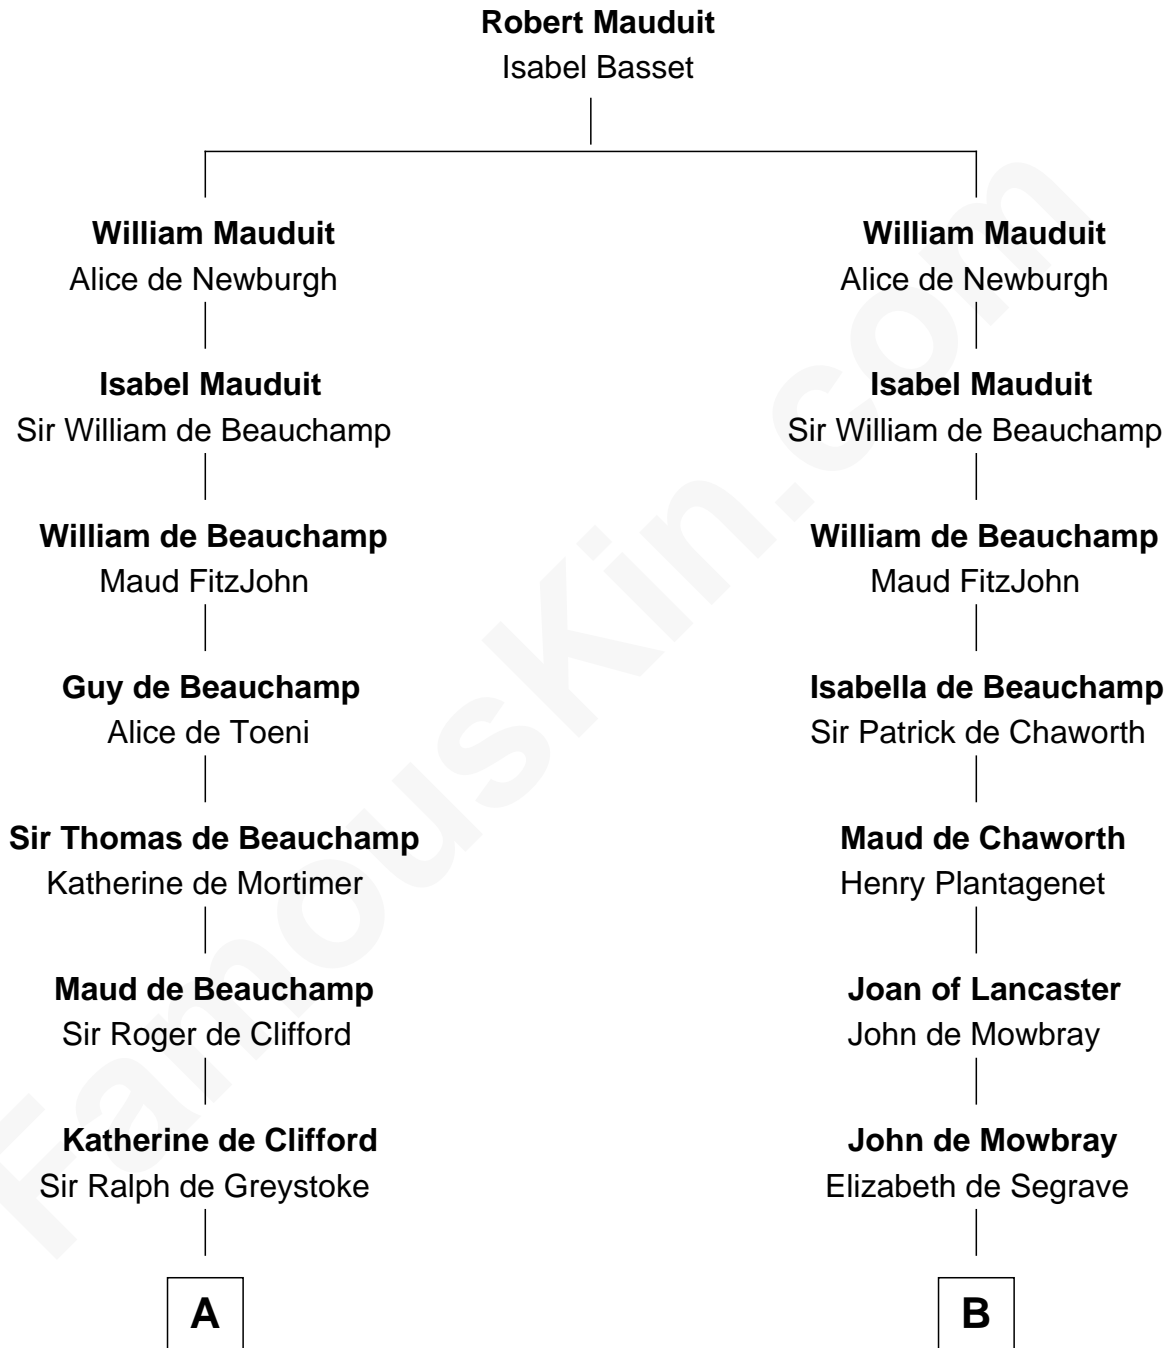

FamousKin.com Relationship Chart of

Ichabod Goodwin

27th Governor of New Hampshire

12th cousin 9 times removed of

Catherine Howard

5th Wife of King Henry VIII

C

—
Mary Frost

John Hill

—
Elisha Hill

Mary Plaisted

—
Hannah Hill

Dominicus Goodwin

—
Samuel Goodwin

Anna Thompson Gerrish

—
Ichabod Goodwin

27th Governor of New Hampshire