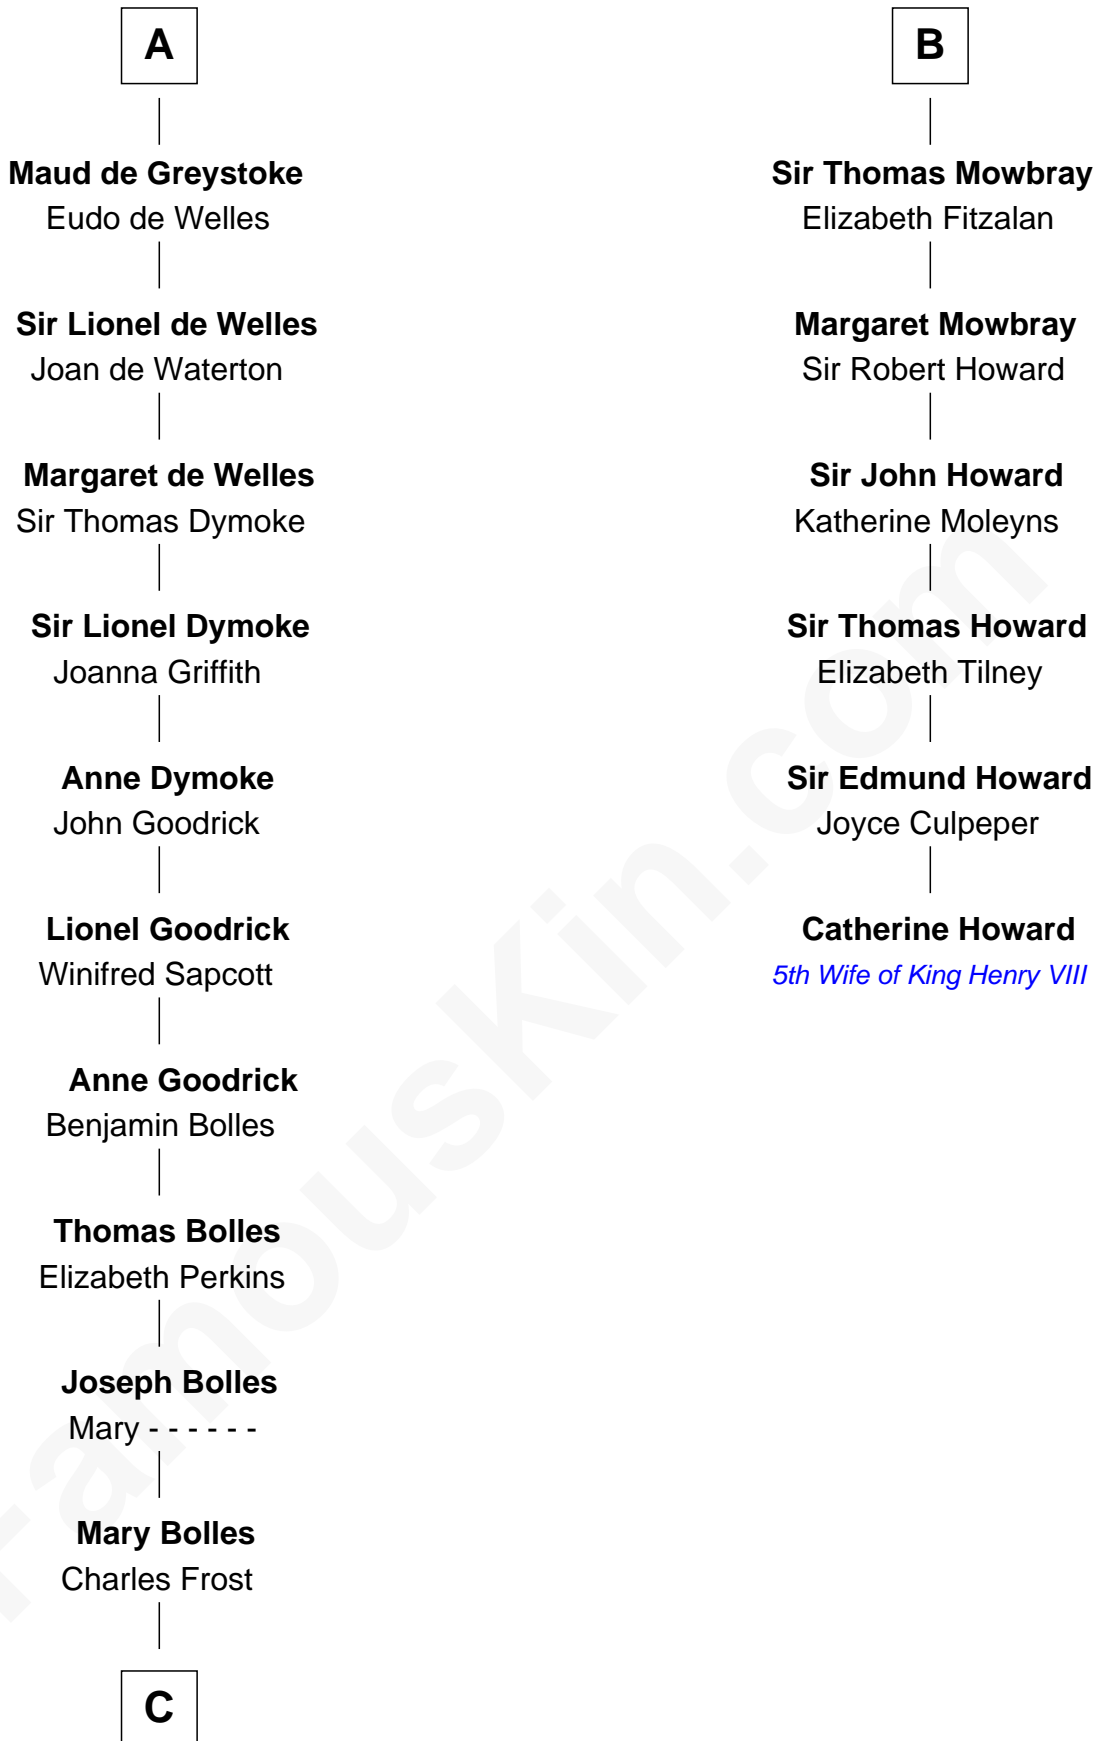

FamousKin.com Relationship Chart of

Ichabod Goodwin

27th Governor of New Hampshire

12th cousin 9 times removed of

Catherine Howard

5th Wife of King Henry VIII

C

—
Mary Frost

John Hill

—
Elisha Hill

Mary Plaisted

—
Hannah Hill

Dominicus Goodwin

—
Samuel Goodwin

Anna Thompson Gerrish

—
Ichabod Goodwin

27th Governor of New Hampshire