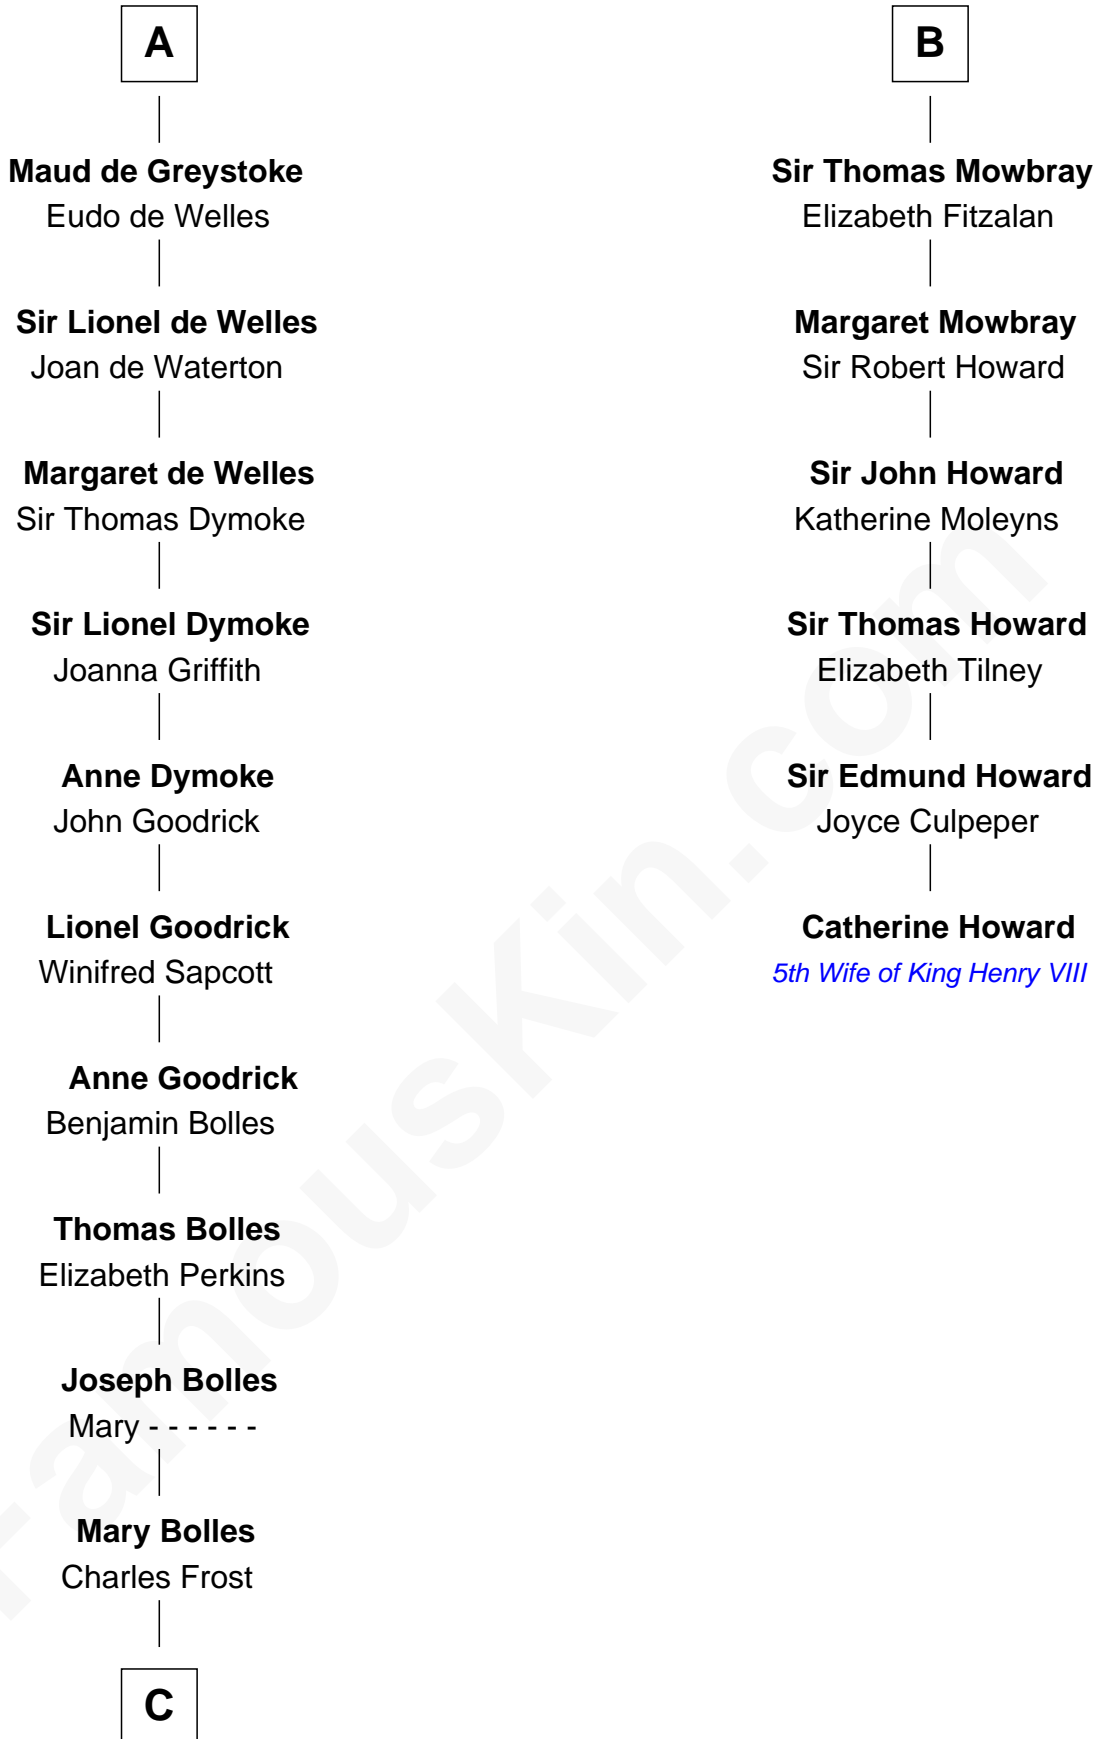

FamousKin.com Relationship Chart of

Ichabod Goodwin

27th Governor of New Hampshire

12th cousin 9 times removed of

Catherine Howard

5th Wife of King Henry VIII

Waleran de Newburgh

Alice de Harcourt

Anna Thompson Gerrish

—
Ichabod Goodwin

27th Governor of New Hampshire

FamousKin.com