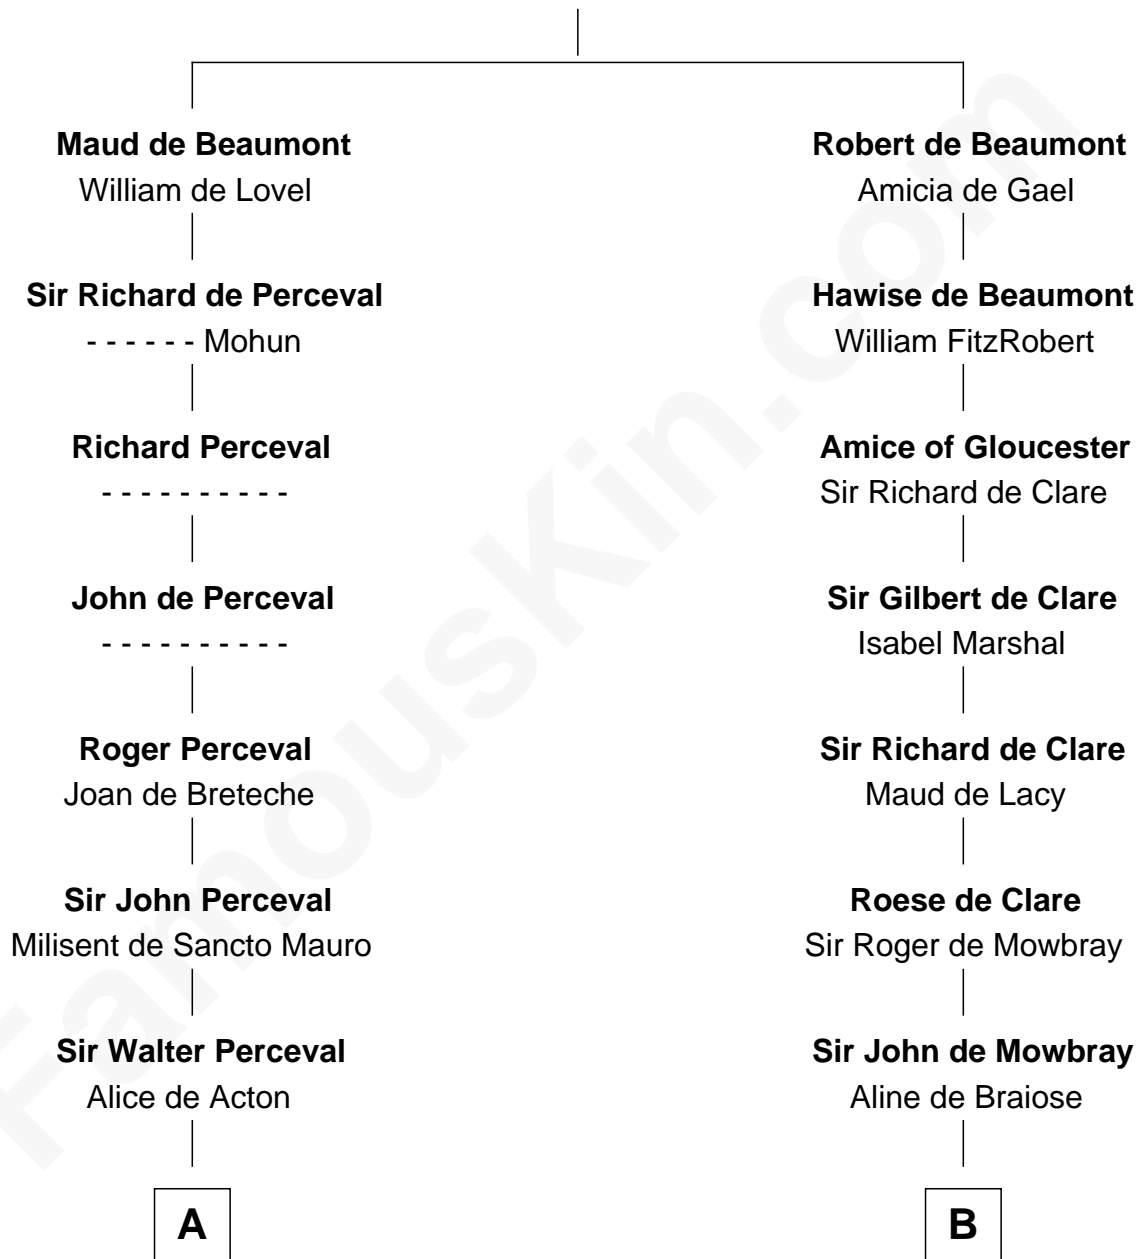

FamousKin.com Relationship Chart of

Ichabod Goodwin

27th Governor of New Hampshire

14th cousin 6 times removed of

Catherine Howard

5th Wife of King Henry VIII

Sir Robert de Beaumont

Isabel de Vermandois

C

Col. Timothy Gerrish

Sarah Elliot

Col. Joseph Gerrish

Anna Thompson

Anna Thompson Gerrish

Samuel Goodwin

Ichabod Goodwin

27th Governor of New Hampshire

FamousKin.com