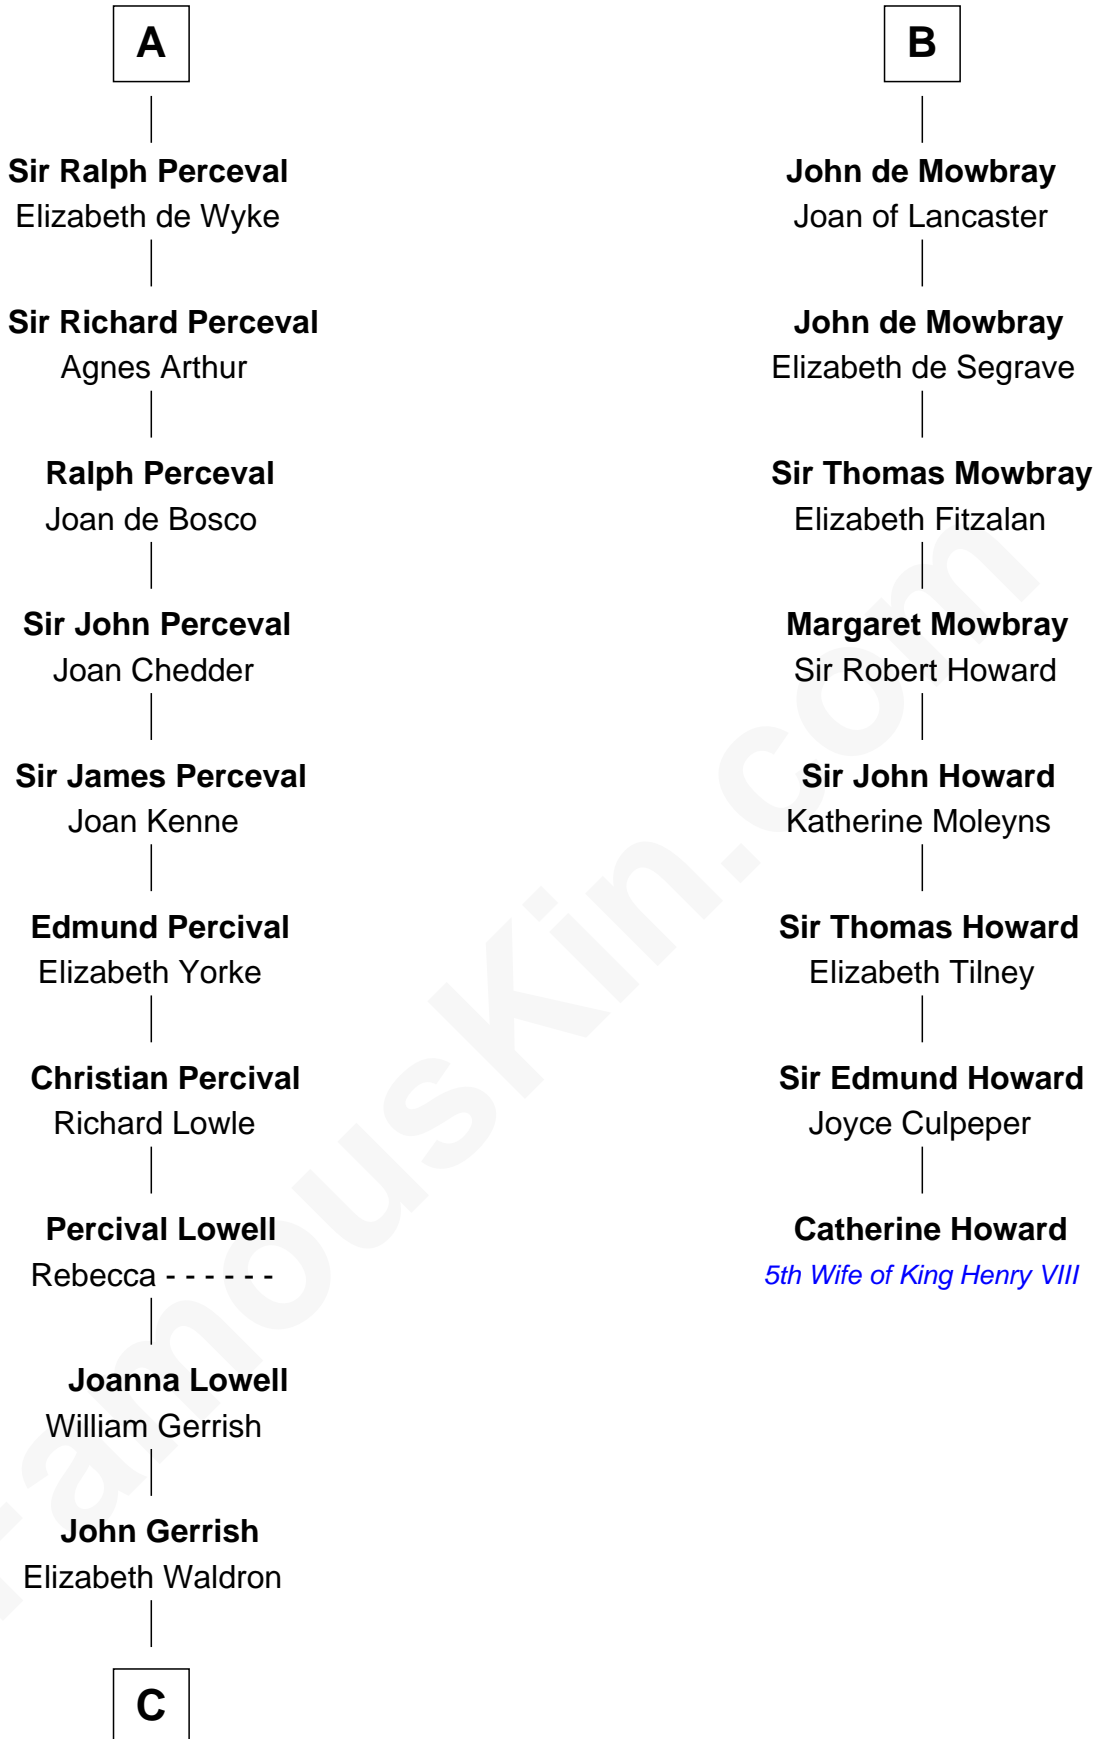

FamousKin.com Relationship Chart of

Ichabod Goodwin

27th Governor of New Hampshire

14th cousin 6 times removed of

Catherine Howard

5th Wife of King Henry VIII

Sir Robert de Beaumont

Isabel de Vermandois

27th Governor of New Hampshire

FamousKin.com