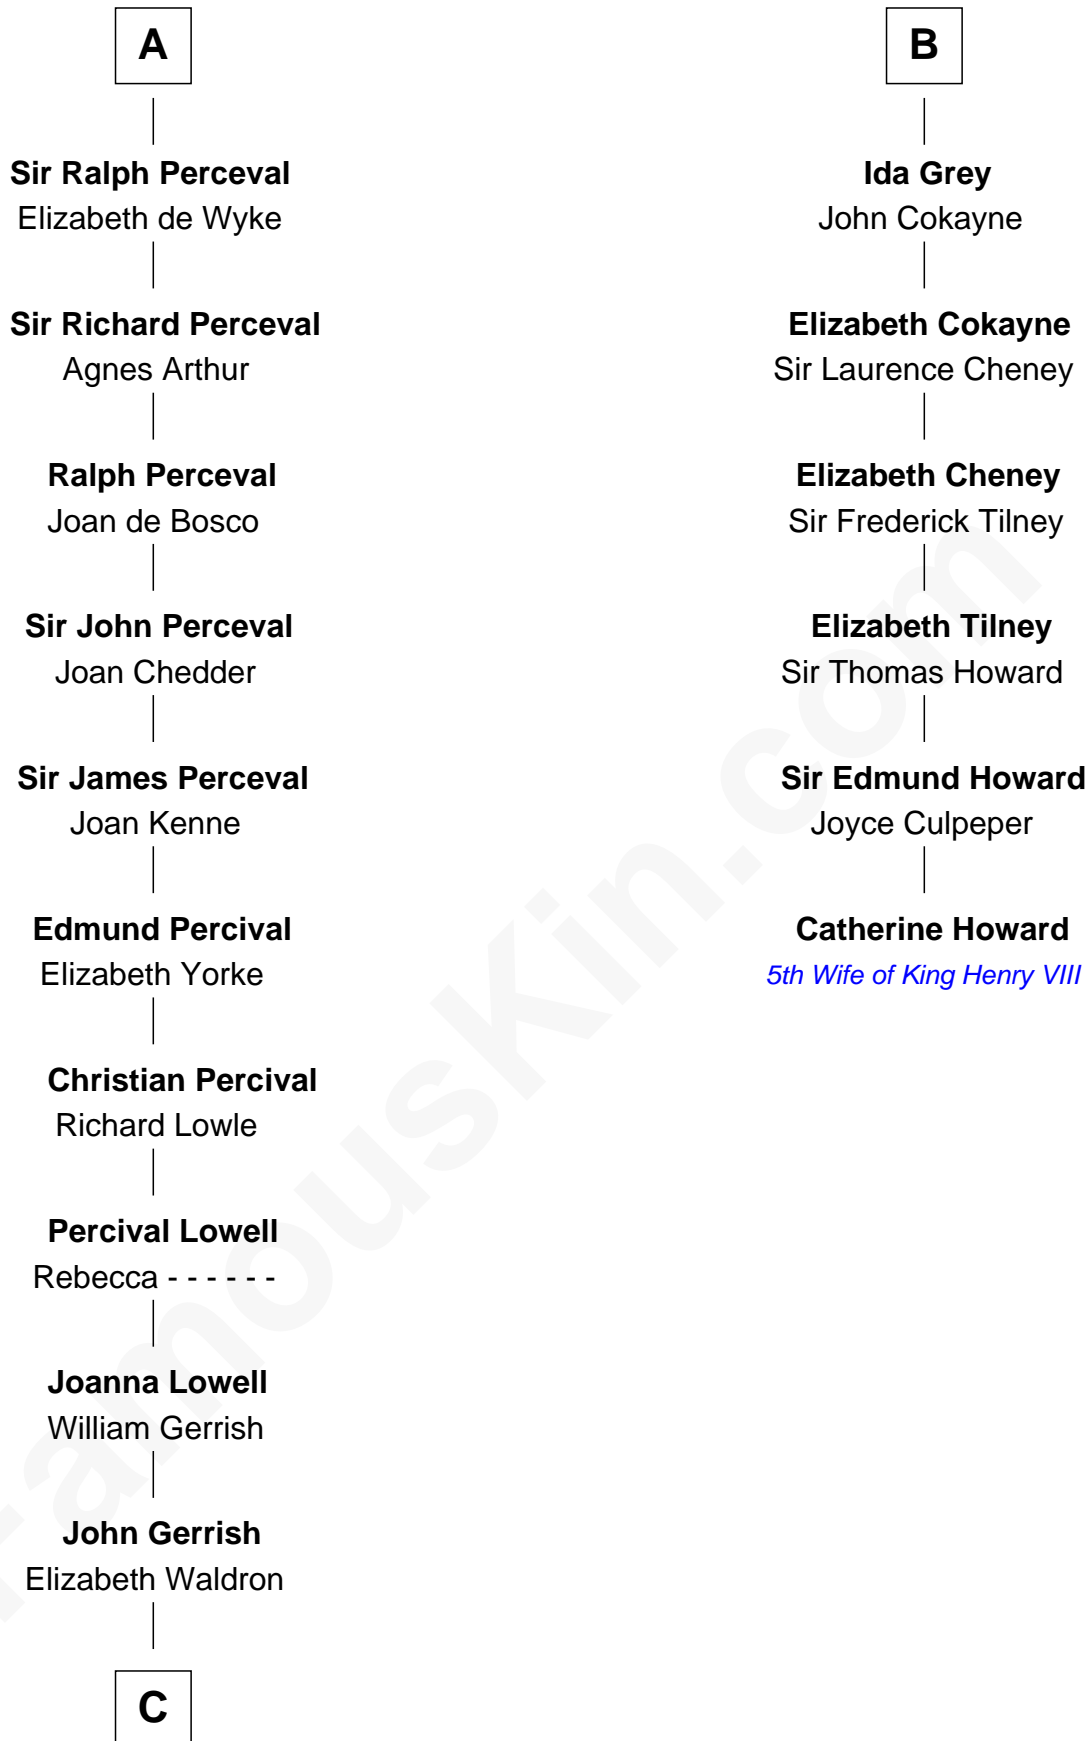

FamousKin.com Relationship Chart of

Ichabod Goodwin

27th Governor of New Hampshire

12th cousin 8 times removed of

Catherine Howard

5th Wife of King Henry VIII

C

Col. Timothy Gerrish

Sarah Elliot

Col. Joseph Gerrish

Anna Thompson

Anna Thompson Gerrish

Samuel Goodwin

Ichabod Goodwin

27th Governor of New Hampshire

FamousKin.com