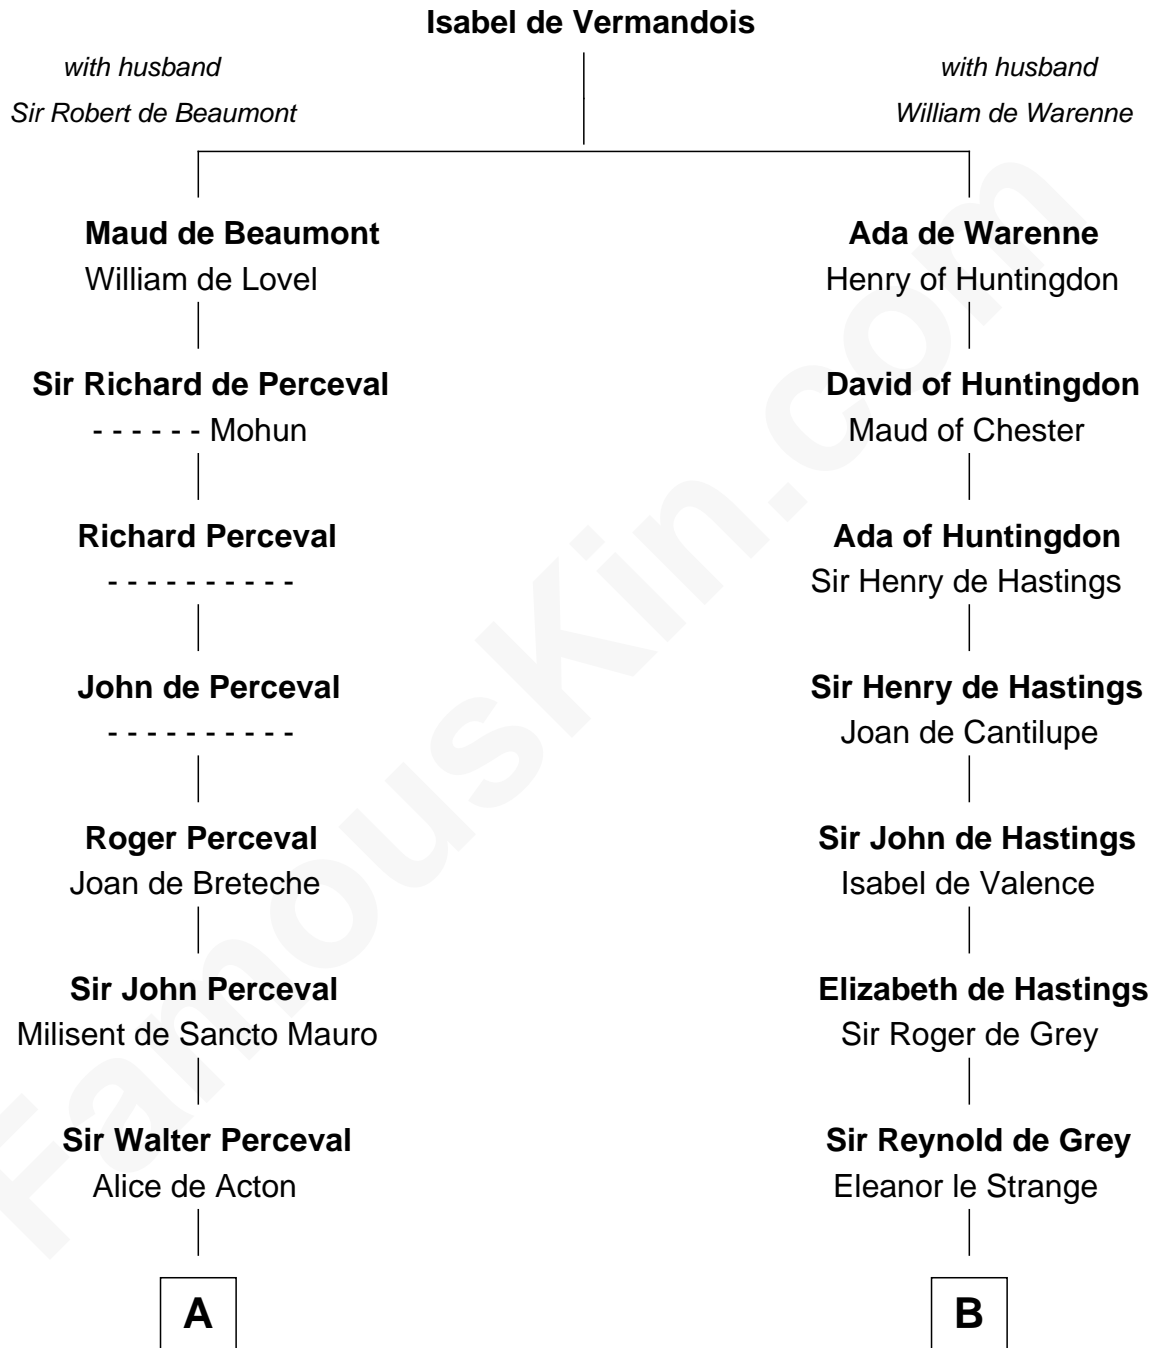

FamousKin.com Relationship Chart of

Ichabod Goodwin

27th Governor of New Hampshire

12th cousin 8 times removed of

Catherine Howard

5th Wife of King Henry VIII

C

Col. Timothy Gerrish

Sarah Elliot

Col. Joseph Gerrish

Anna Thompson

Anna Thompson Gerrish

Samuel Goodwin

Ichabod Goodwin

27th Governor of New Hampshire

FamousKin.com