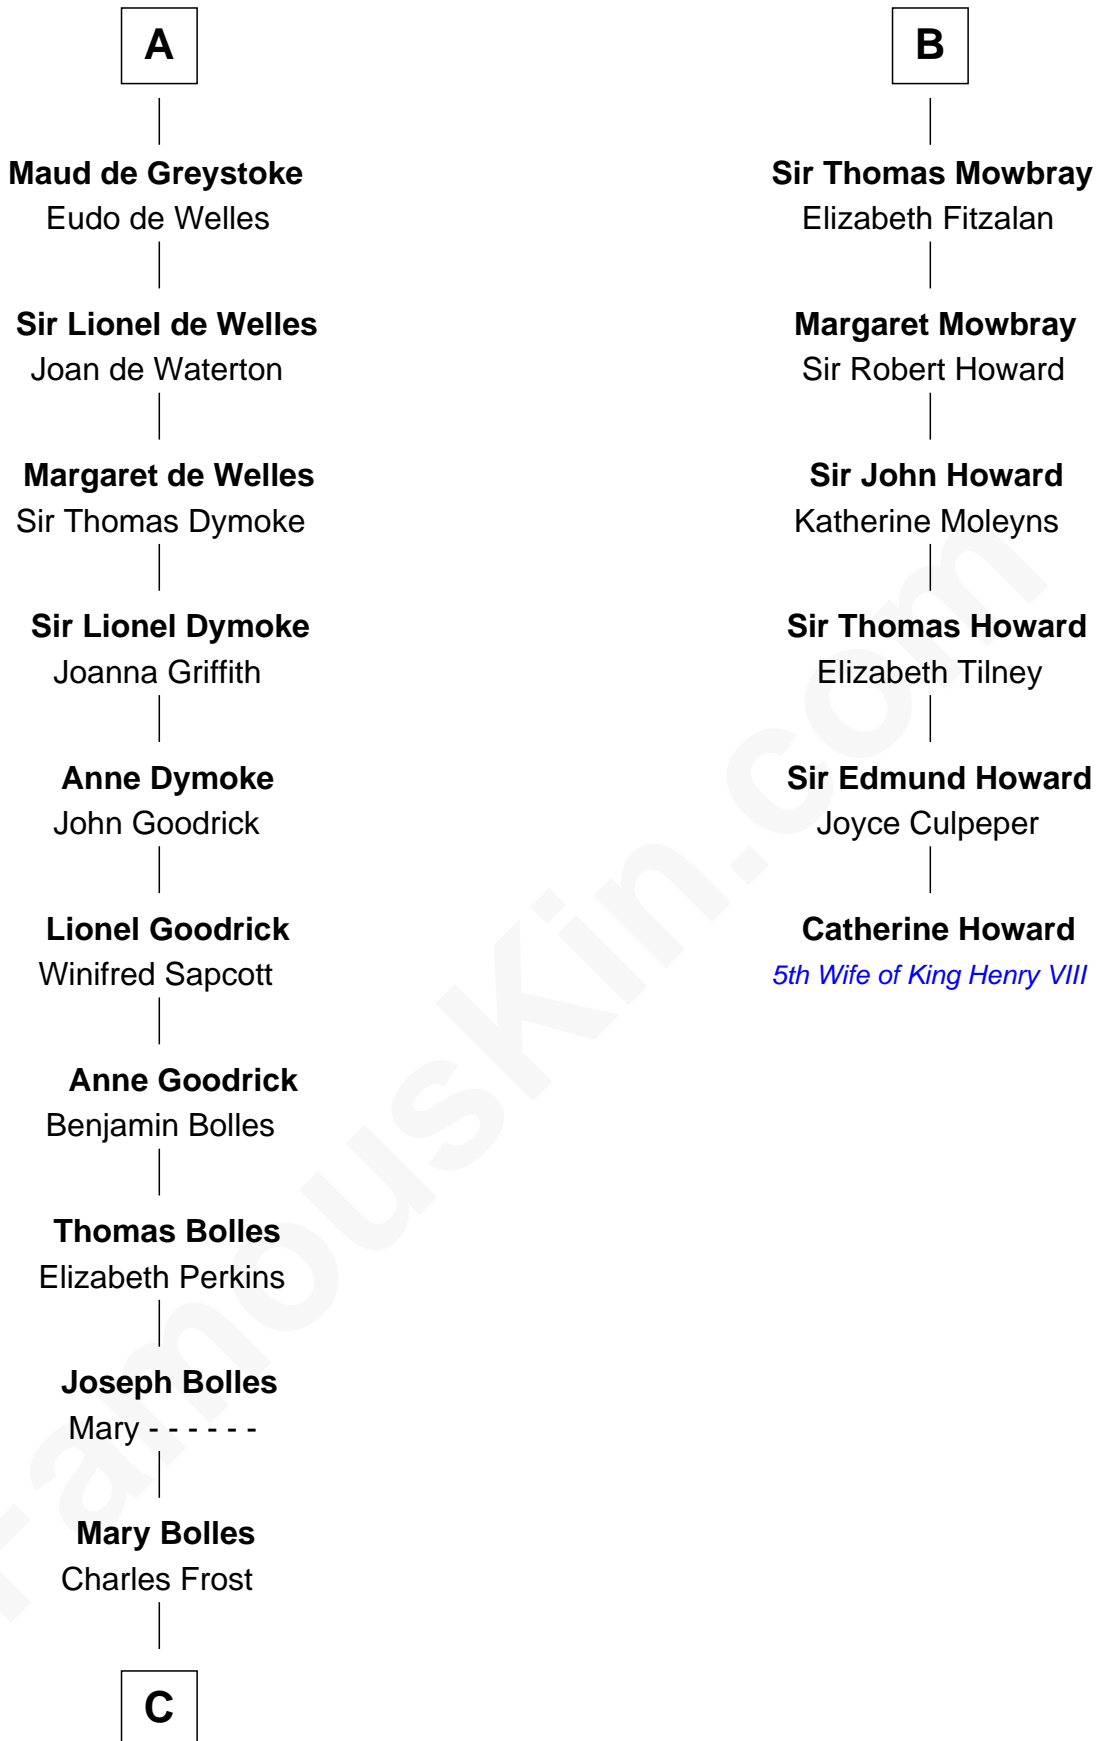

FamousKin.com Relationship Chart of

Ichabod Goodwin

27th Governor of New Hampshire

12th cousin 9 times removed of

Catherine Howard

5th Wife of King Henry VIII

C

—
Mary Frost

John Hill

—
Elisha Hill

Mary Plaisted

—
Hannah Hill

Dominicus Goodwin

—
Samuel Goodwin

Anna Thompson Gerrish

—
Ichabod Goodwin

27th Governor of New Hampshire

FamousKin.com