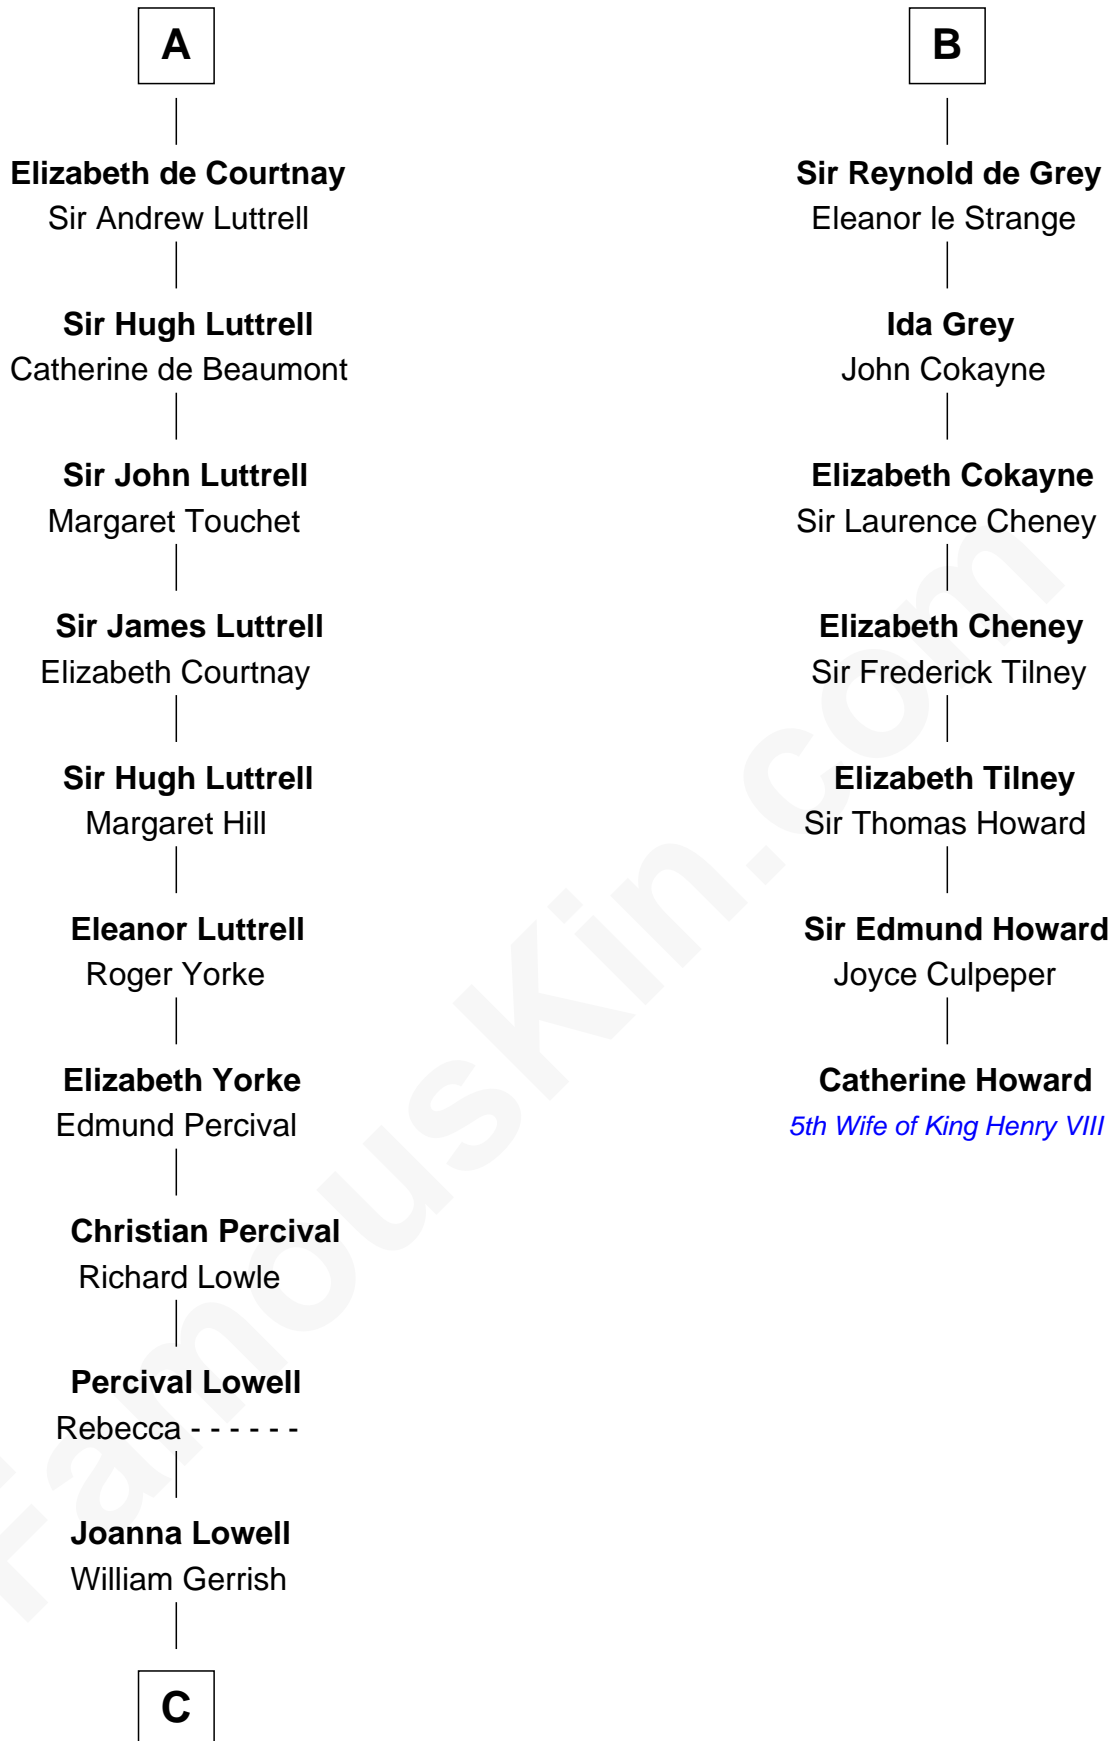

FamousKin.com Relationship Chart of

Ichabod Goodwin

27th Governor of New Hampshire

13th cousin 8 times removed of

Catherine Howard

5th Wife of King Henry VIII

C

—
John Gerrish

Elizabeth Waldron

—
Col. Timothy Gerrish

Sarah Elliot

—
Col. Joseph Gerrish

Anna Thompson

—
Anna Thompson Gerrish

Samuel Goodwin

—
Ichabod Goodwin

27th Governor of New Hampshire