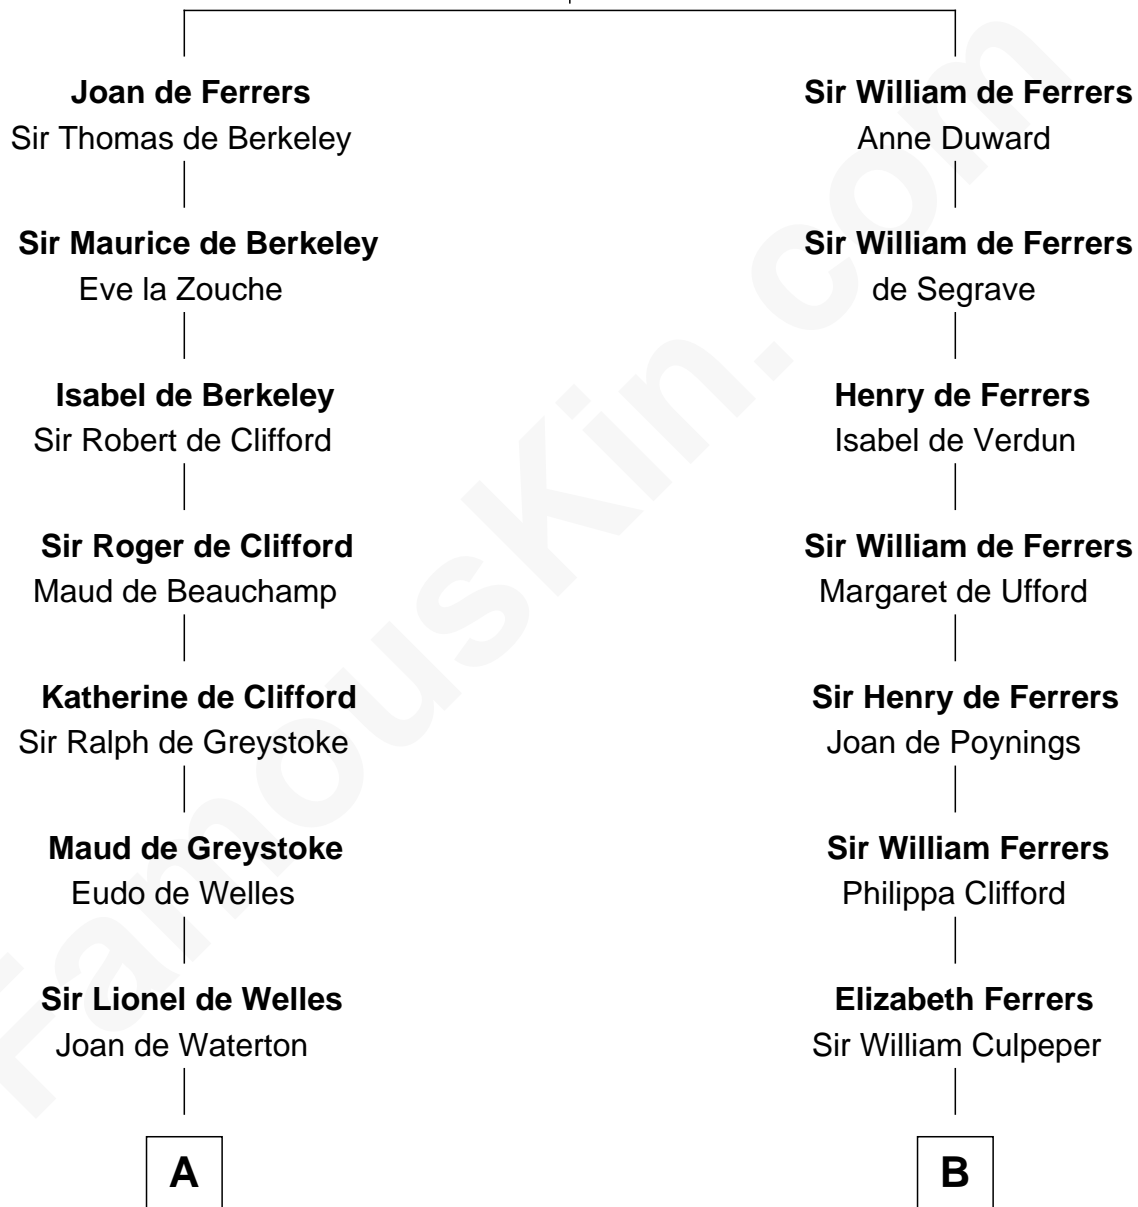

FamousKin.com Relationship Chart of

Ichabod Goodwin

27th Governor of New Hampshire

9th cousin 10 times removed of

Catherine Howard

5th Wife of King Henry VIII

Sir William de Ferrers

Margaret de Quincy

C

Hannah Hill
Dominicus Goodwin

Samuel Goodwin
Anna Thompson Gerrish

Ichabod Goodwin
27th Governor of New Hampshire

FamousKin.com