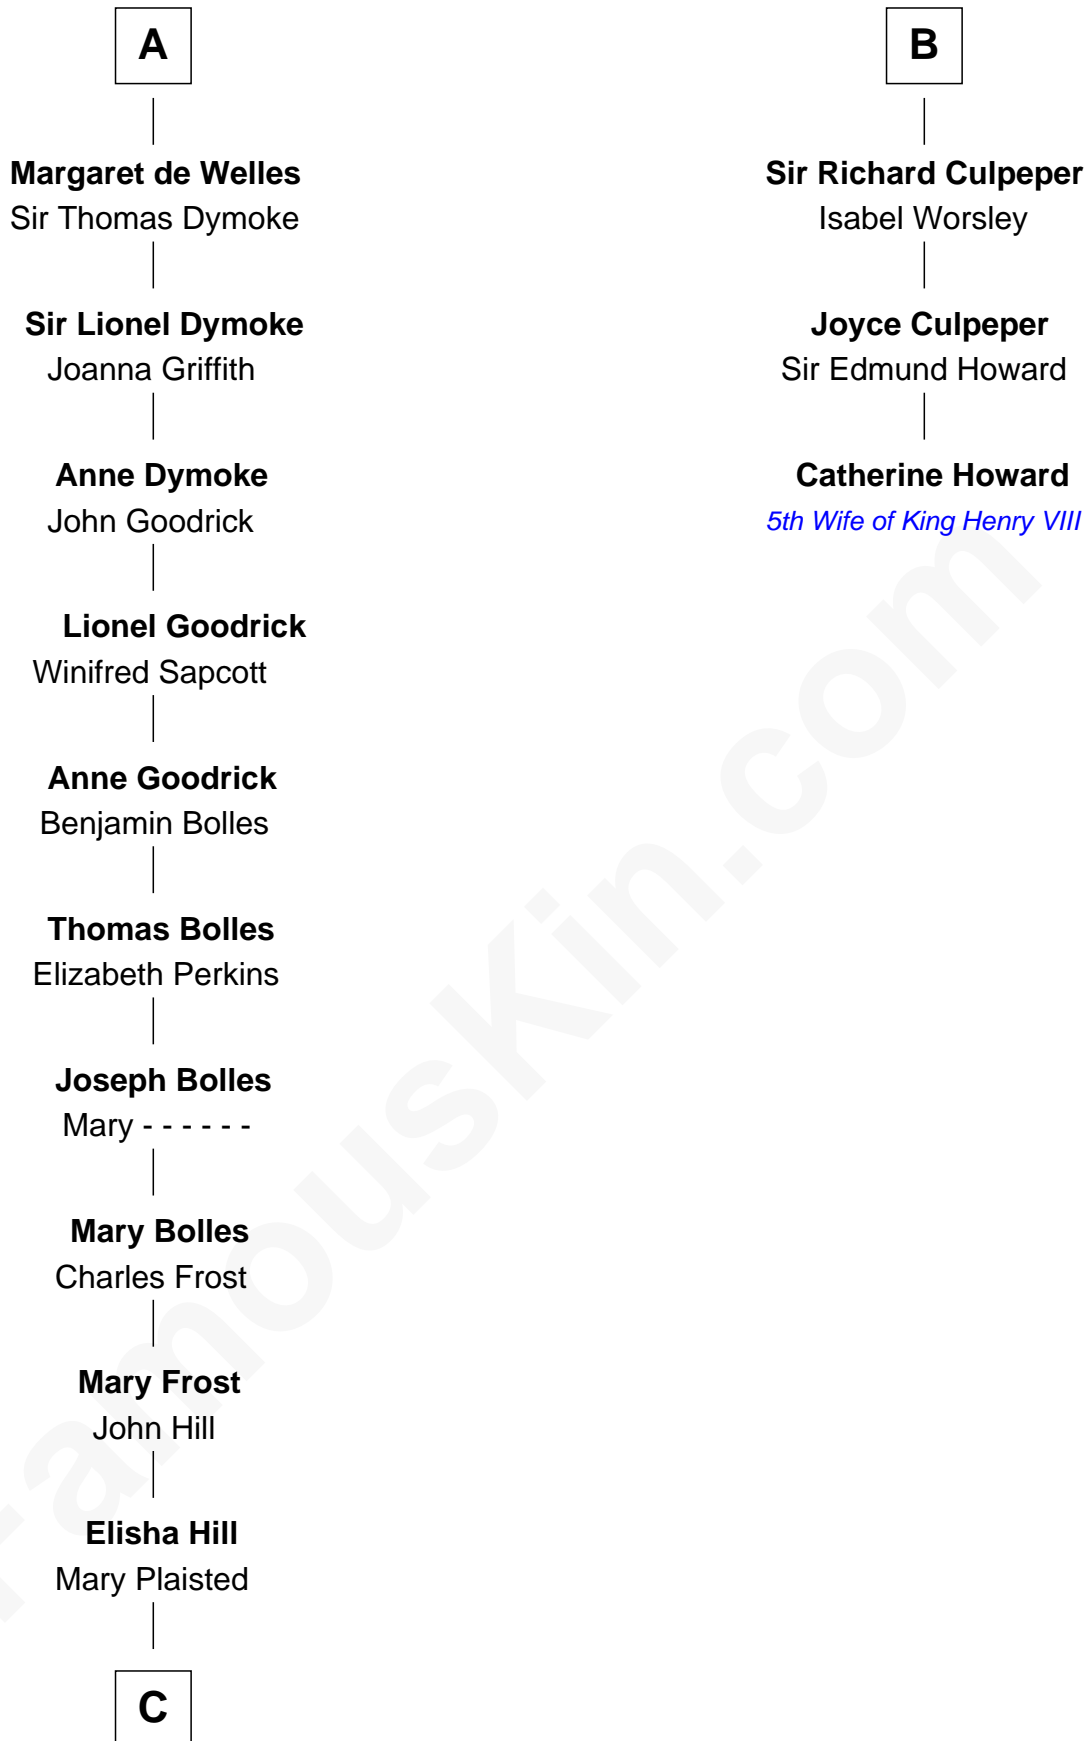

FamousKin.com Relationship Chart of

Ichabod Goodwin

27th Governor of New Hampshire

9th cousin 10 times removed of

Catherine Howard

5th Wife of King Henry VIII

Sir William de Ferrers

Margaret de Quincy

C

Hannah Hill
Dominicus Goodwin

Samuel Goodwin
Anna Thompson Gerrish

Ichabod Goodwin
27th Governor of New Hampshire

FamousKin.com