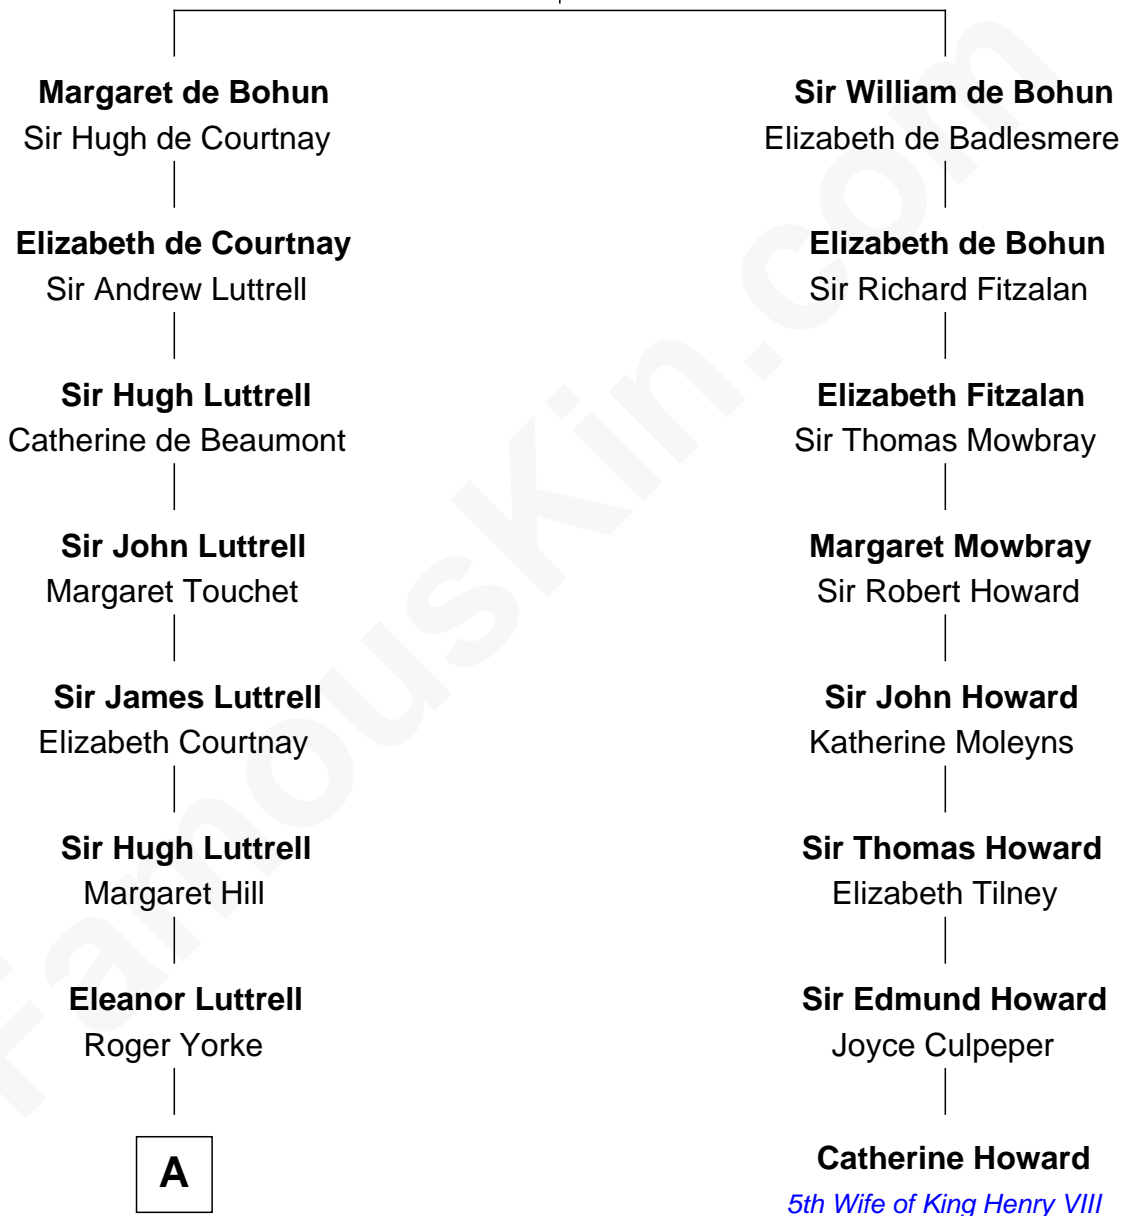

# FamousKin.com Relationship Chart of

**Ichabod Goodwin**

*27th Governor of New Hampshire*

7th cousin 8 times removed of

**Catherine Howard**

*5th Wife of King Henry VIII*

**Humphrey de Bohun**  
Elizabeth Plantagenet

**A**

—  
**Elizabeth Yorke**  
Edmund Percival

—  
**Christian Percival**  
Richard Lowle

—  
**Percival Lowell**  
Rebecca - - - - -

—  
**Joanna Lowell**  
William Gerrish

—  
**John Gerrish**  
Elizabeth Waldron

—  
**Col. Timothy Gerrish**  
Sarah Elliot

—  
**Col. Joseph Gerrish**  
Anna Thompson

—  
**Anna Thompson Gerrish**  
Samuel Goodwin

—  
**Ichabod Goodwin**  
*27th Governor of New Hampshire*