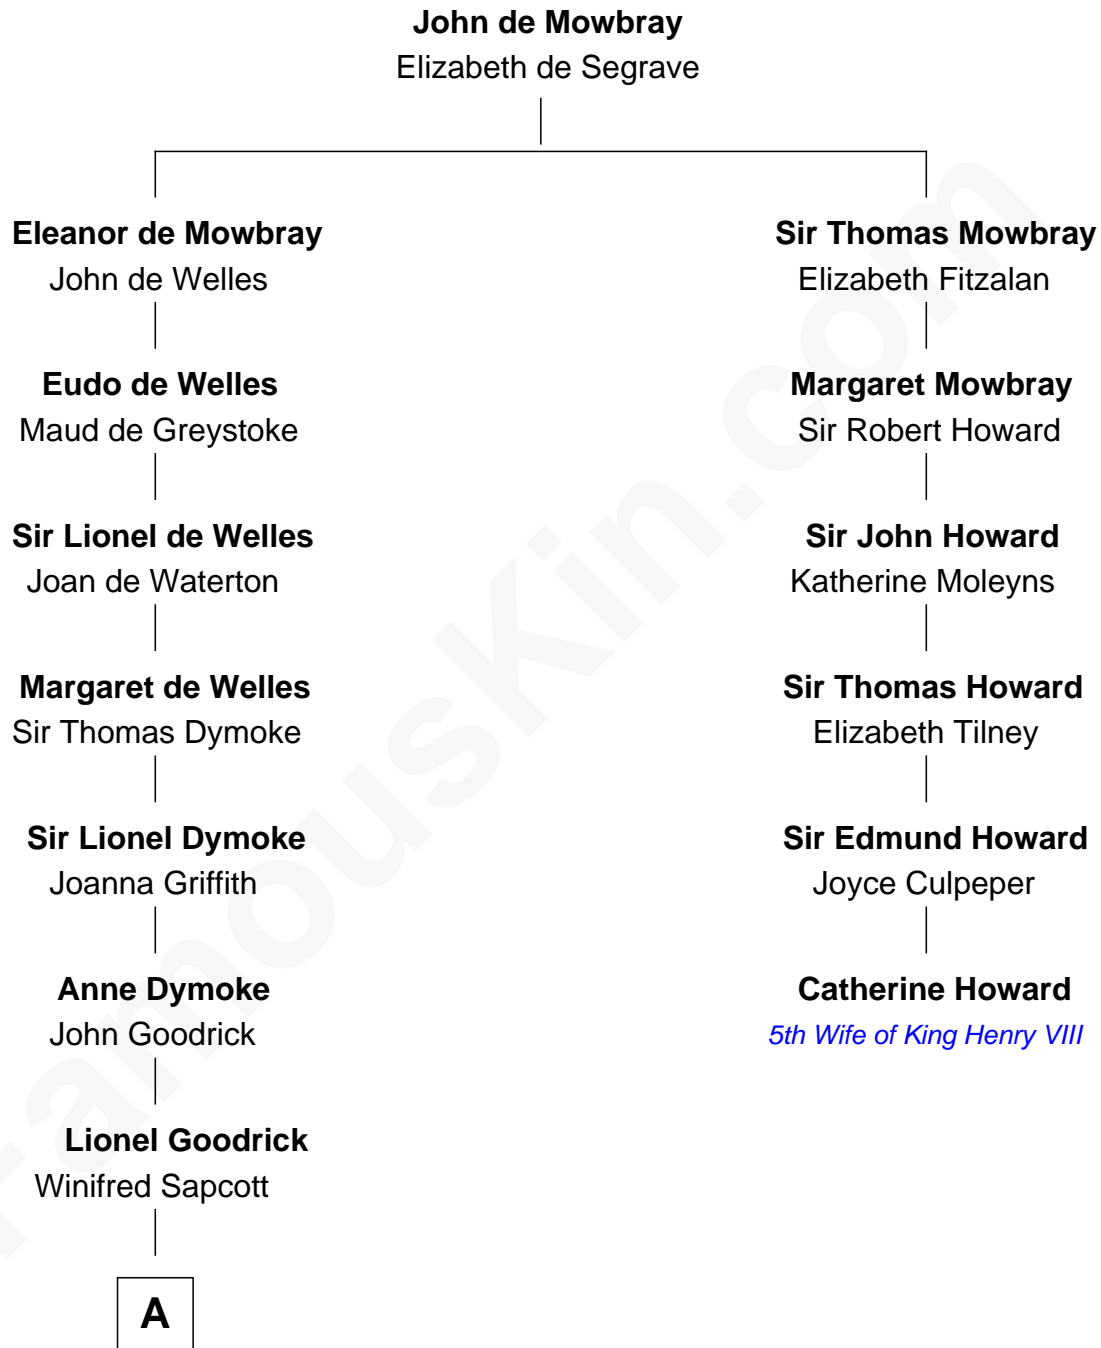

FamousKin.com Relationship Chart of

Ichabod Goodwin

27th Governor of New Hampshire

5th cousin 10 times removed of

Catherine Howard

5th Wife of King Henry VIII

A

Anne Goodrick