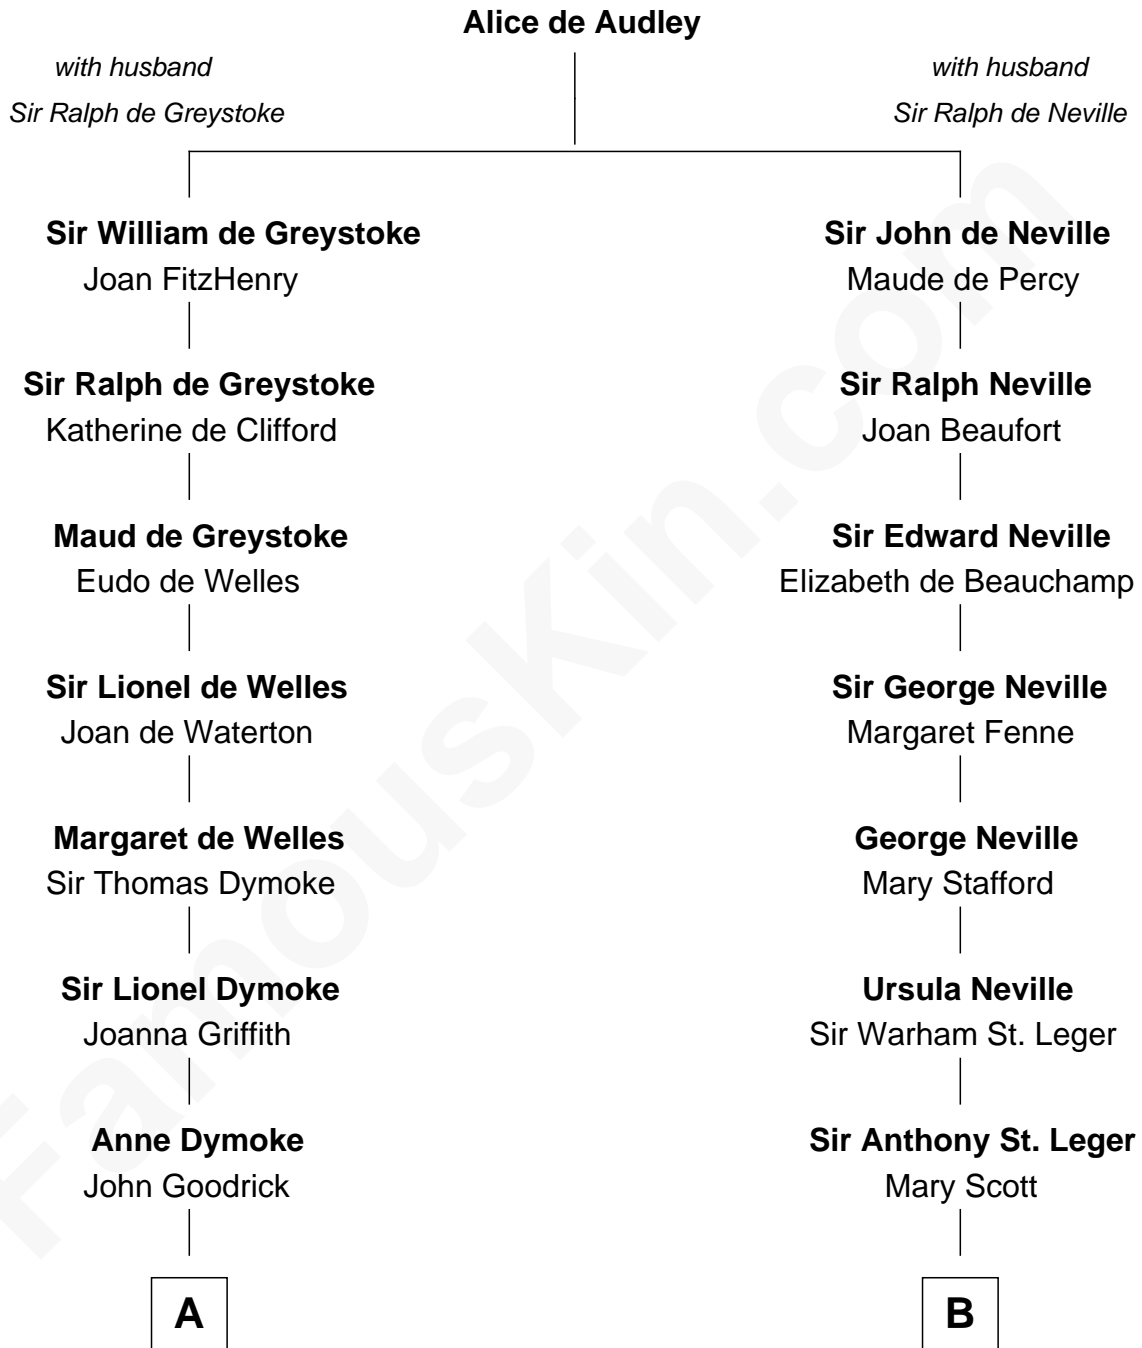

FamousKin.com Relationship Chart of

Ichabod Goodwin

27th Governor of New Hampshire

16th cousin 1 time removed of

Admiral Richard Byrd

Polar Explorer

A

Lionel Goodrick
Winifred Sapcott

Ichabod Goodwin
27th Governor of New Hampshire

B

Sir Warham St. Leger
Mary Hayward

Ursula St. Leger
Daniel Horsemanden

Col. Warham Horsemanden
Susanna Beeching

Mary Horsemanden
William Byrd

William Byrd
Maria Taylor