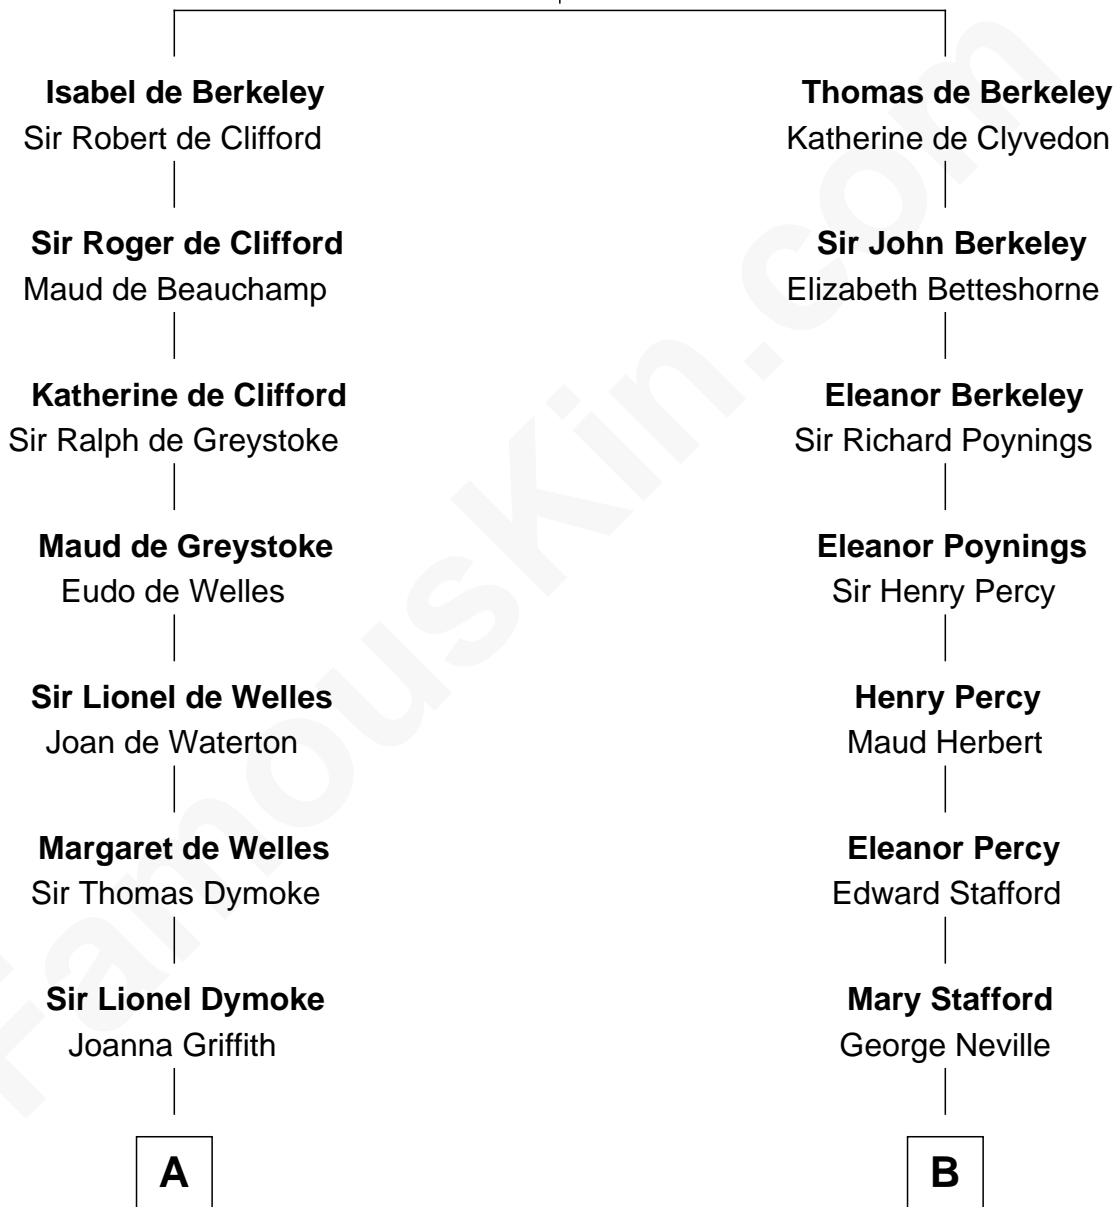

FamousKin.com Relationship Chart of

Ichabod Goodwin

27th Governor of New Hampshire

17th cousin 2 times removed of

Admiral Richard Byrd

Polar Explorer

Sir Maurice de Berkeley

Eve la Zouche

C

Col. William Byrd
Jane Meriwether Rivers

Richard Evelyn Byrd
Eleanor Bolling Flood

Admiral Richard Byrd
Polar Explorer

FamousKin.com