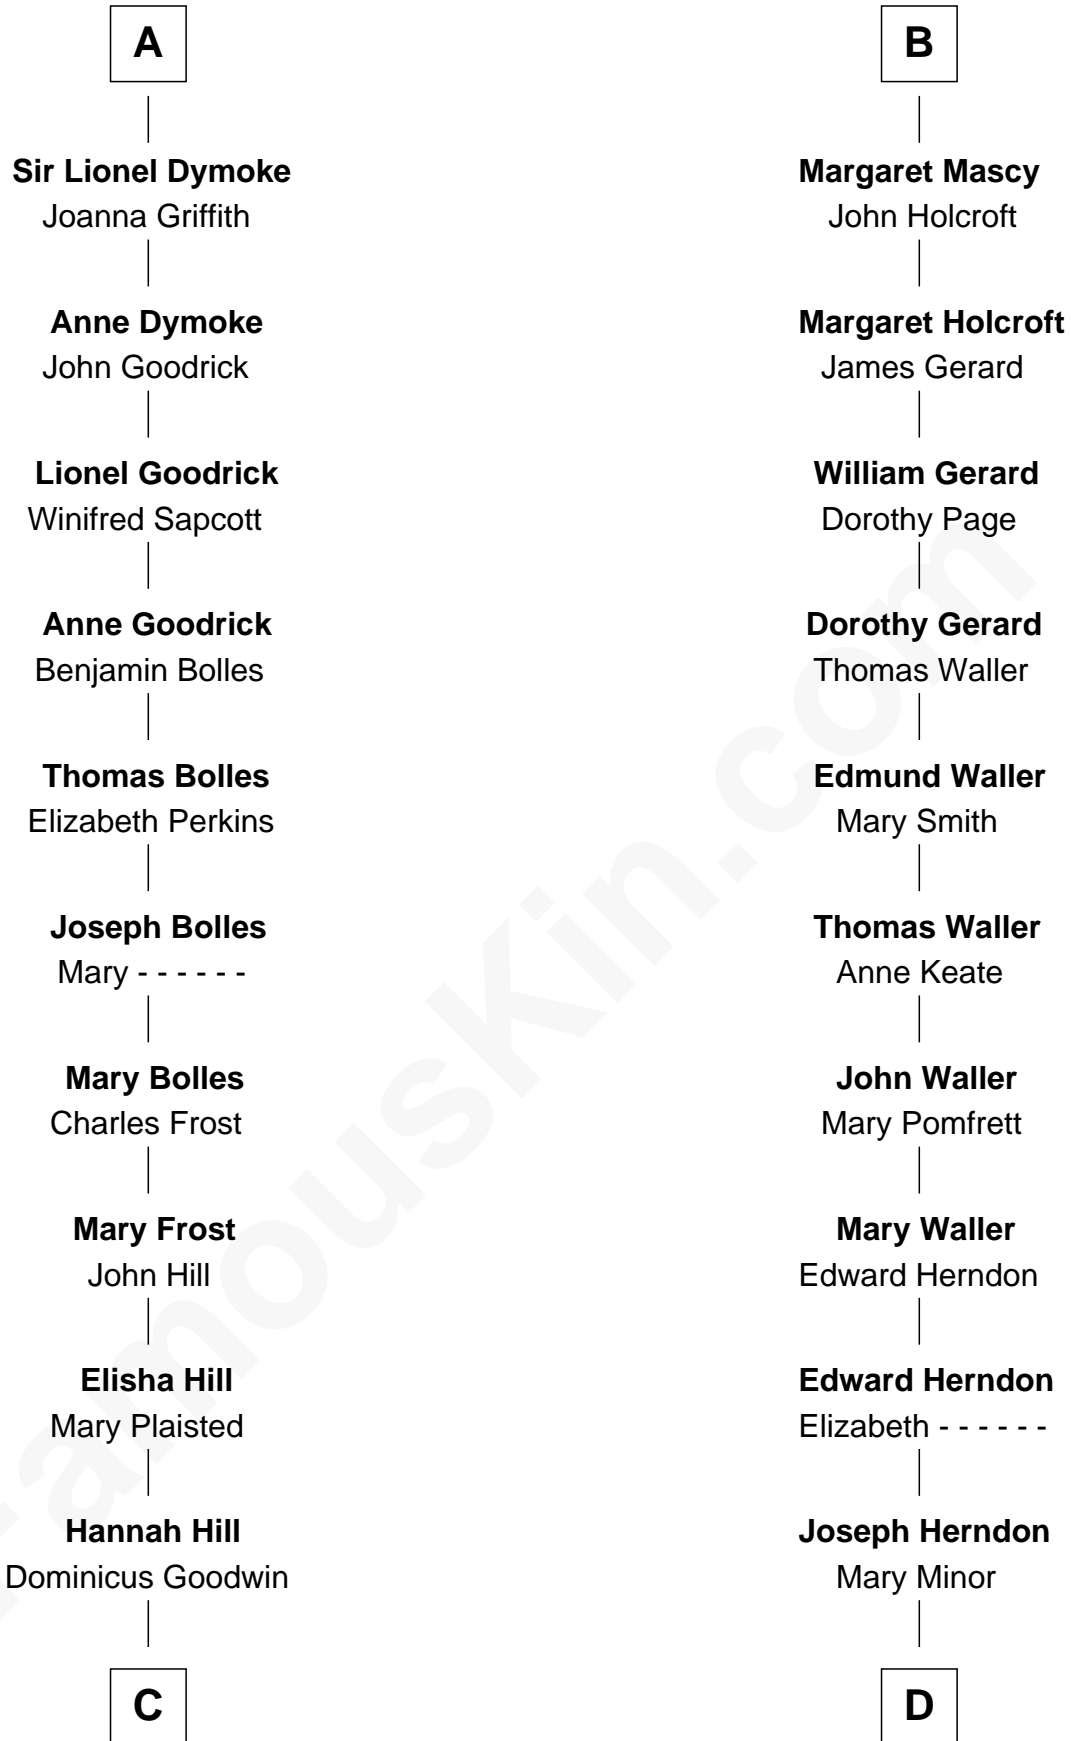

# FamousKin.com Relationship Chart of

**Ichabod Goodwin**

*27th Governor of New Hampshire*

18th cousin 1 time removed of

**Ellen (Herndon) Arthur**

*Wife of President Chester A. Arthur*

**C**

**Samuel Goodwin**  
Anna Thompson Gerrish

**Ichabod Goodwin**  
*27th Governor of New Hampshire*

**D**

**Dabney Herndon**  
Elizabeth Hull

**Capt. William Lewis Herndon**  
Frances Elizabeth Hansborough

**Ellen (Herndon) Arthur**  
*Wife of President Chester Arthur*

FamousKin.com