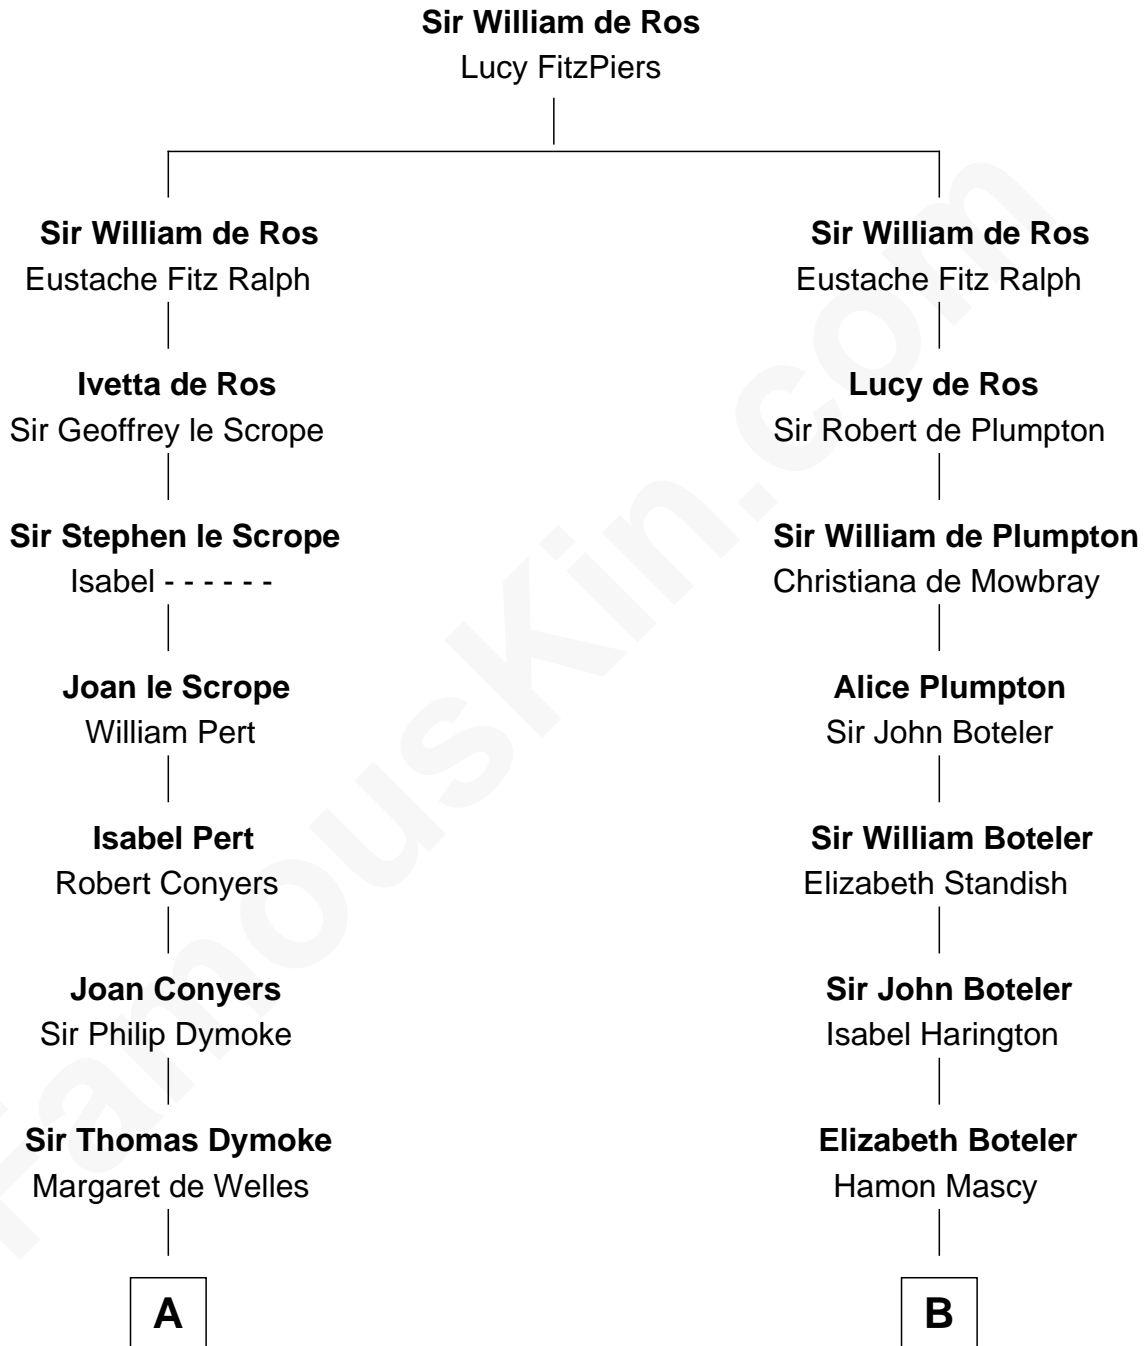

# FamousKin.com Relationship Chart of

**Ichabod Goodwin**

*27th Governor of New Hampshire*

18th cousin 1 time removed of

**Ellen (Herndon) Arthur**

*Wife of President Chester A. Arthur*

**C**

**Samuel Goodwin**  
Anna Thompson Gerrish

**Ichabod Goodwin**  
*27th Governor of New Hampshire*

**D**

**Dabney Herndon**  
Elizabeth Hull

**Capt. William Lewis Herndon**  
Frances Elizabeth Hansborough

**Ellen (Herndon) Arthur**  
*Wife of President Chester Arthur*