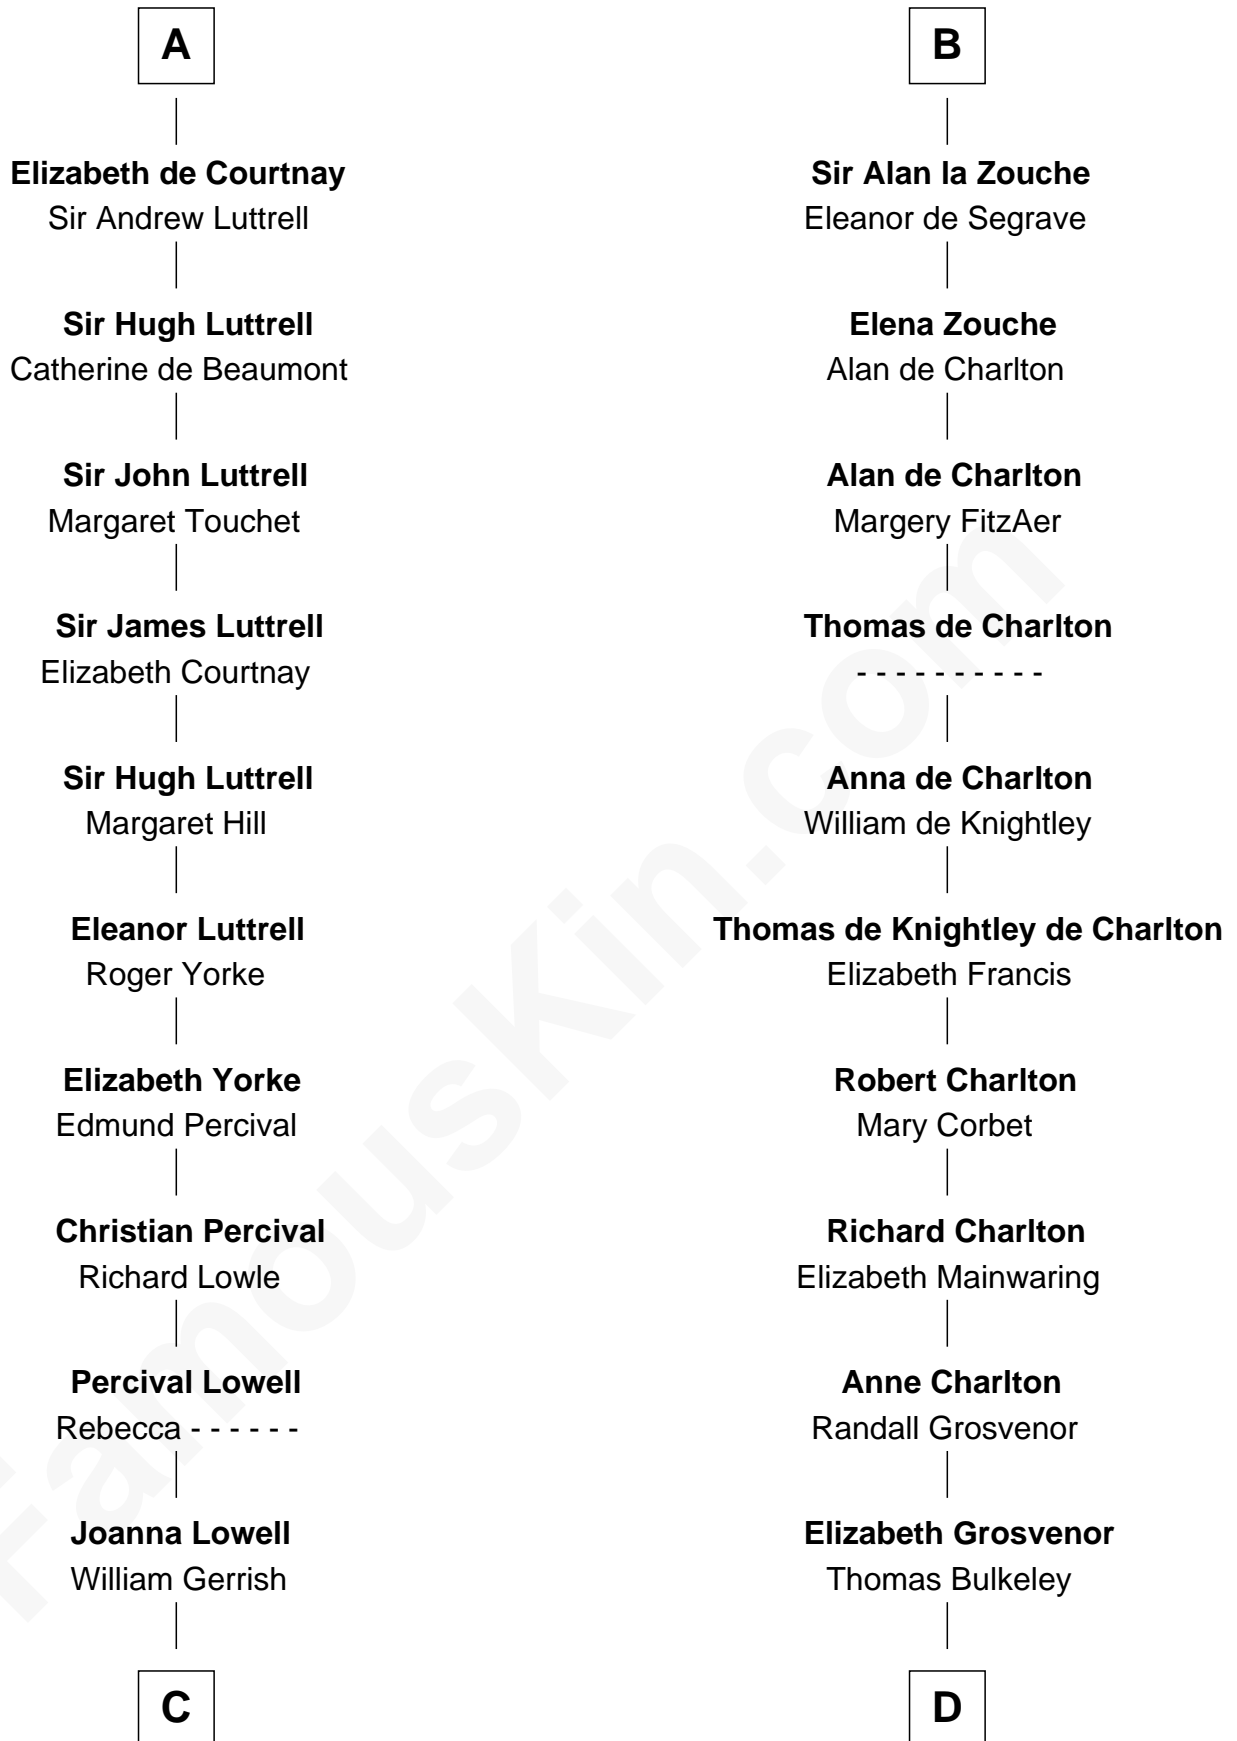

FamousKin.com

Relationship Chart of

Ichabod Goodwin

27th Governor of New Hampshire

19th cousin 2 times removed of

Rev. John Whittingham

(c1616 - 1639) Great Migration Immigrant 1637

C