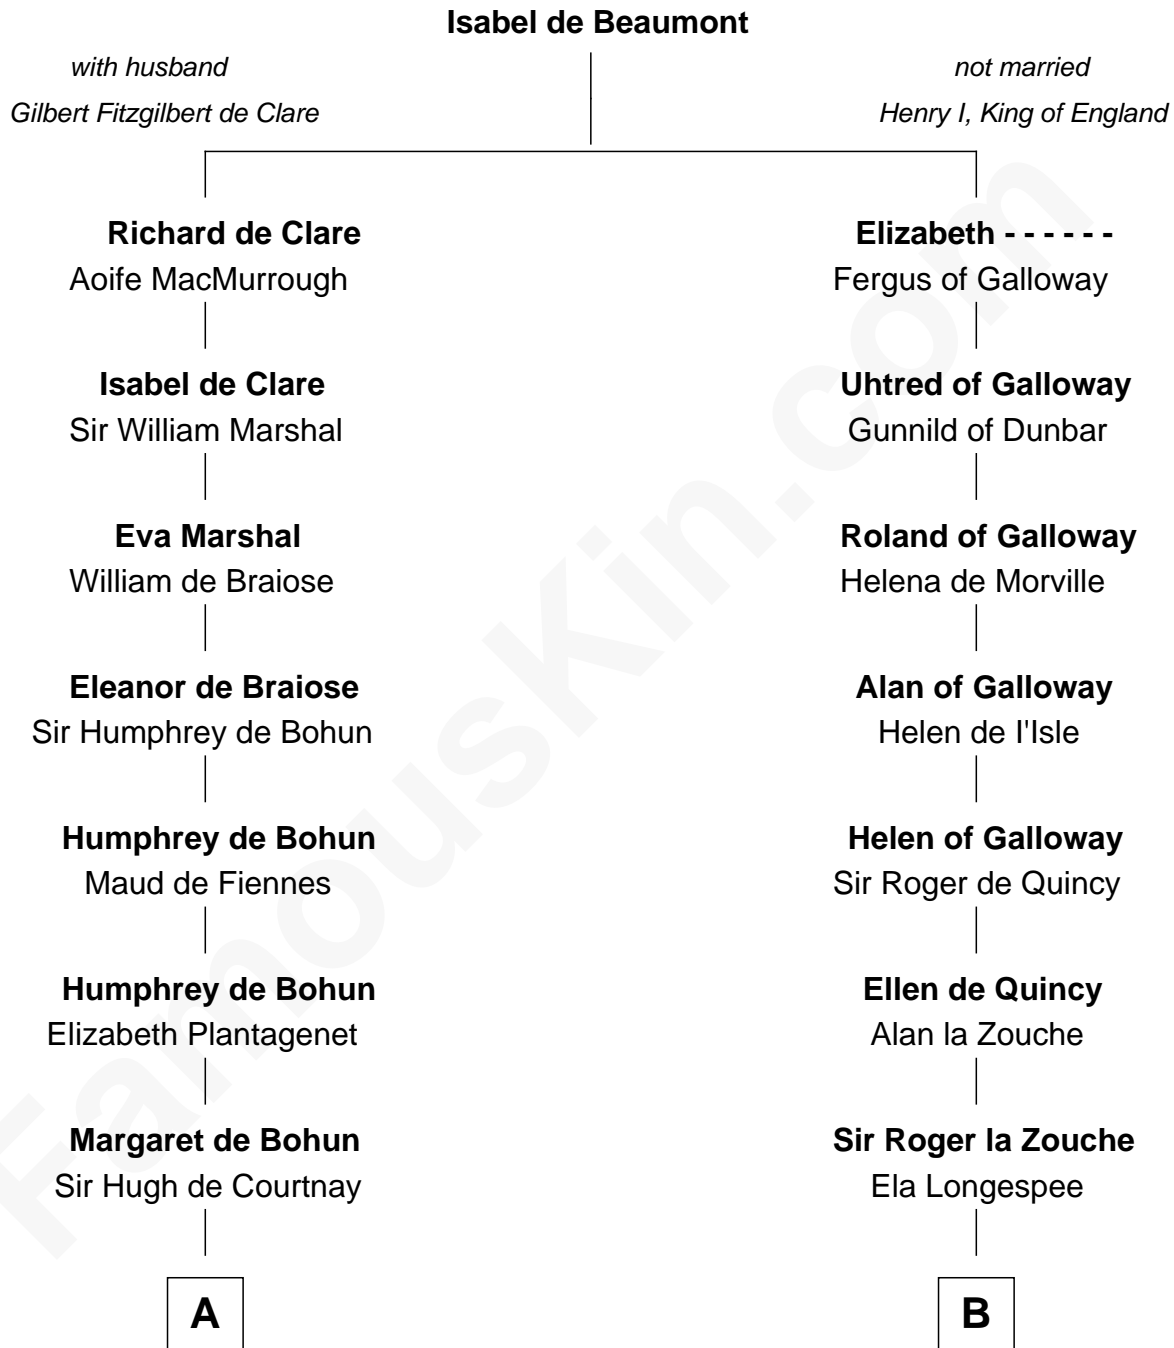

FamousKin.com

Relationship Chart of

Ichabod Goodwin

27th Governor of New Hampshire

19th cousin 2 times removed of

Rev. John Whittingham

(c1616 - 1639) Great Migration Immigrant 1637

C

John Gerrish
Elizabeth Waldron

Col. Timothy Gerrish
Sarah Elliot

Col. Joseph Gerrish
Anna Thompson

Anna Thompson Gerrish
Samuel Goodwin

Ichabod Goodwin
27th Governor of New Hampshire

D

Rev. Edward Bulkeley
Olive Irby