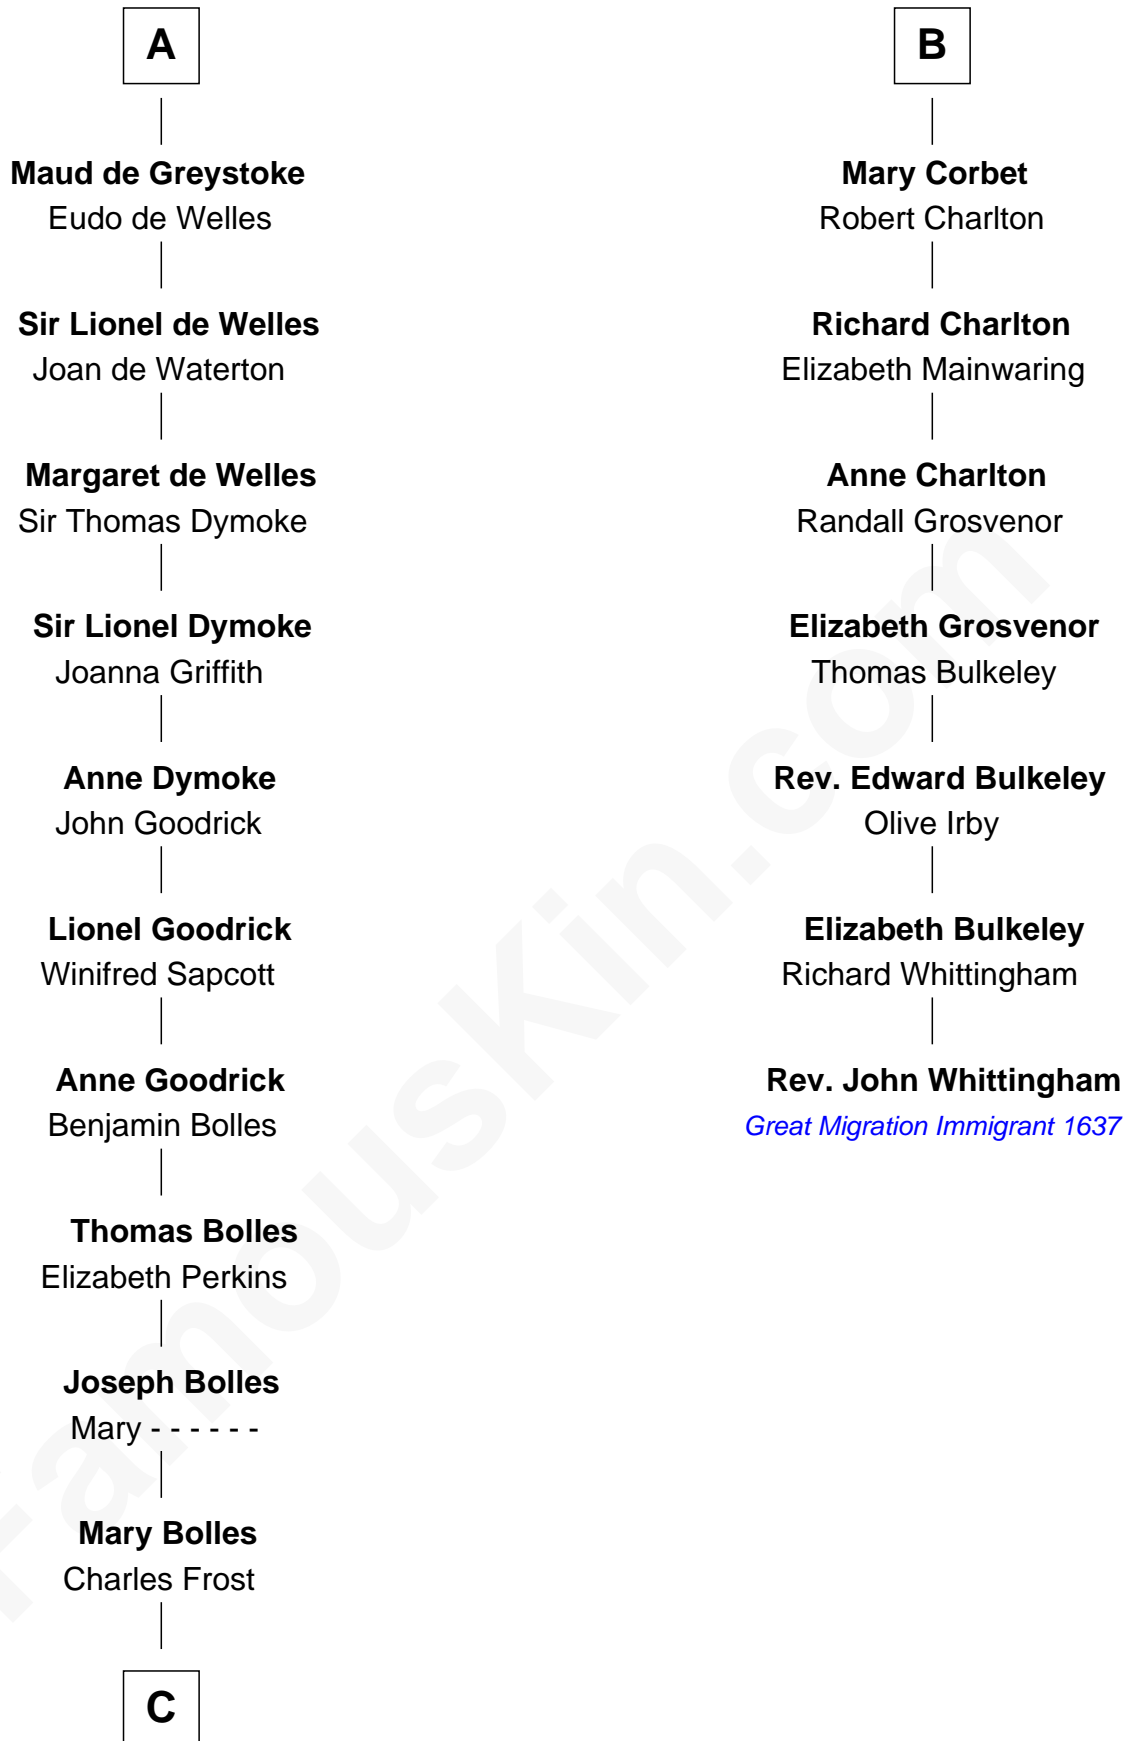

## Relationship Chart of

### Ichabod Goodwin

27th Governor of New Hampshire

13th cousin 8 times removed of

**Rev. John Whittingham**

(c1616 - 1639) Great Migration Immigrant 1637

**Bertrade de Montfort**

Hugh de Kevelioc

**C**

—  
**Mary Frost**

John Hill

—  
**Elisha Hill**

Mary Plaisted

—  
**Hannah Hill**

Dominicus Goodwin

—  
**Samuel Goodwin**

Anna Thompson Gerrish