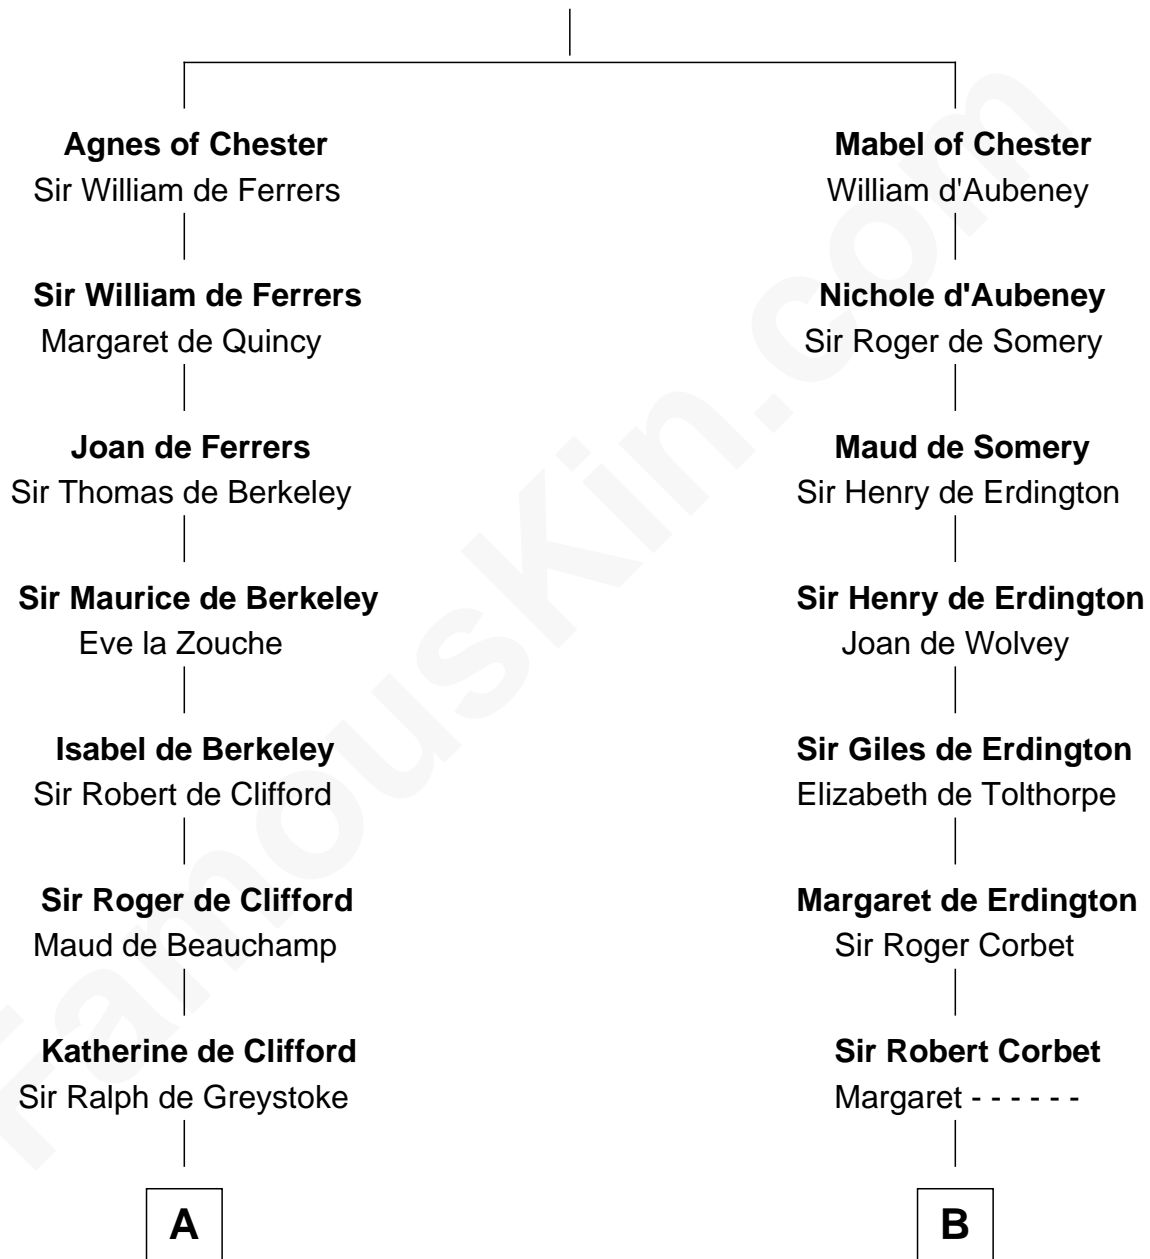

## Relationship Chart of

### Ichabod Goodwin

27th Governor of New Hampshire

13th cousin 8 times removed of

**Rev. John Whittingham**

(c1616 - 1639) Great Migration Immigrant 1637

**Bertrade de Montfort**

Hugh de Kevelioc

**C**

—  
**Mary Frost**

John Hill

—  
**Elisha Hill**

Mary Plaisted

—  
**Hannah Hill**

Dominicus Goodwin

—  
**Samuel Goodwin**

Anna Thompson Gerrish

—  
**Ichabod Goodwin**

*27th Governor of New Hampshire*