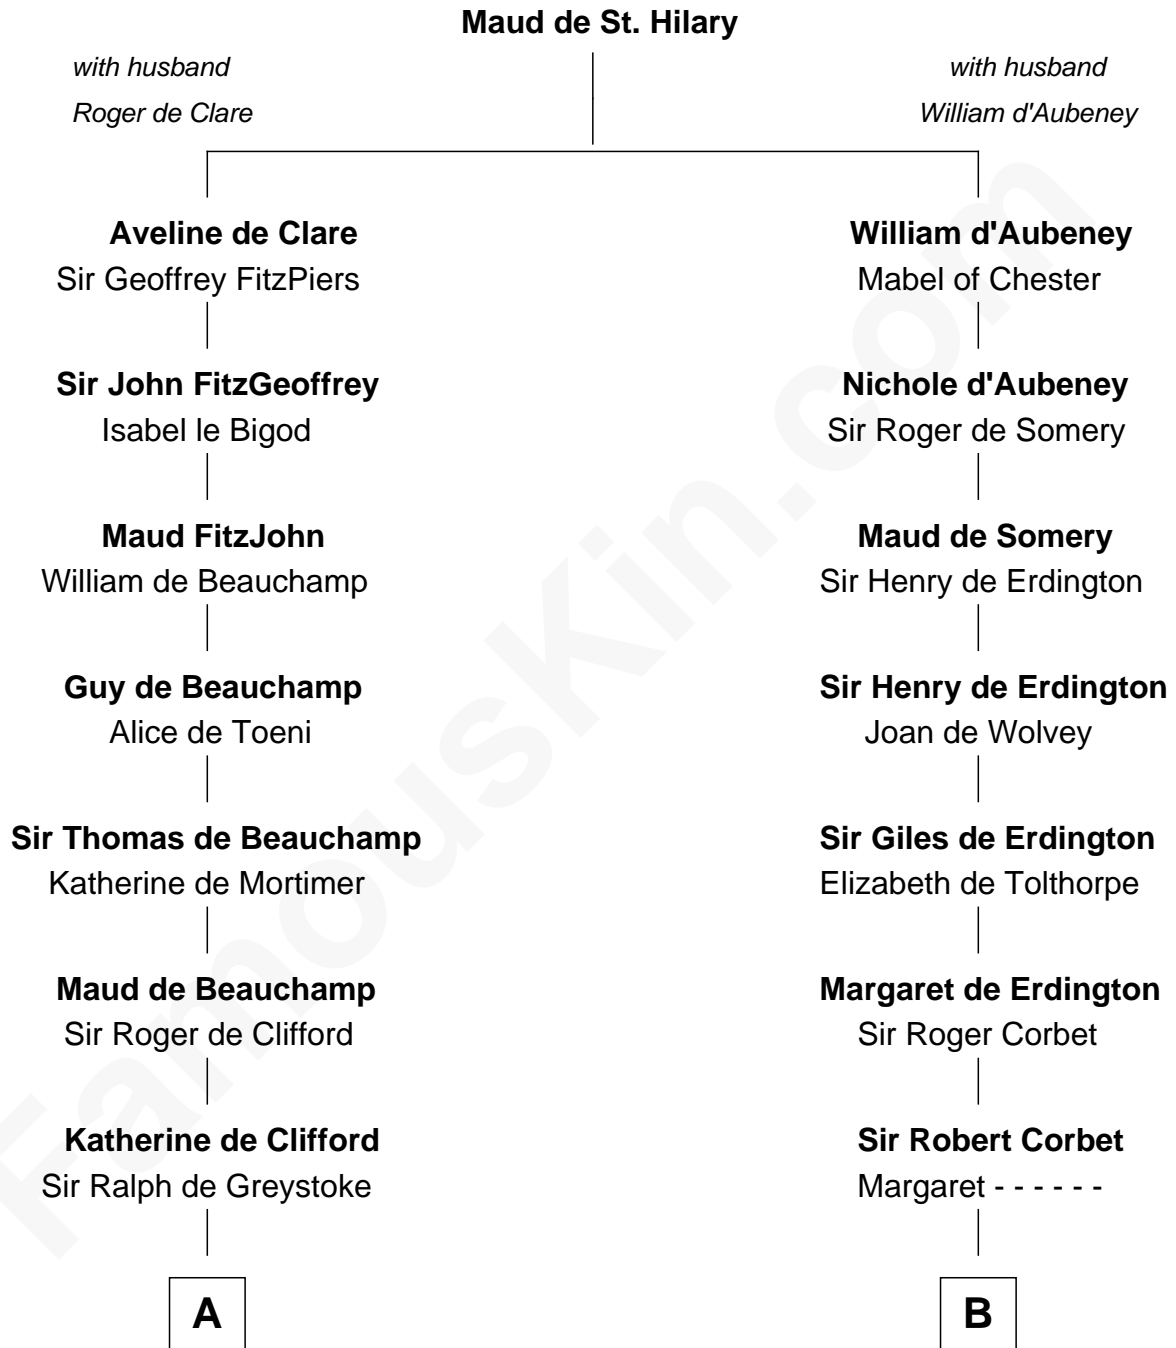

FamousKin.com

Relationship Chart of

Ichabod Goodwin

27th Governor of New Hampshire

13th cousin 8 times removed of

Rev. John Whittingham

(c1616 - 1639) Great Migration Immigrant 1637

C

—
Mary Frost

John Hill

—
Elisha Hill

Mary Plaisted

—
Hannah Hill

Dominicus Goodwin

—
Samuel Goodwin

Anna Thompson Gerrish

—
Ichabod Goodwin

27th Governor of New Hampshire