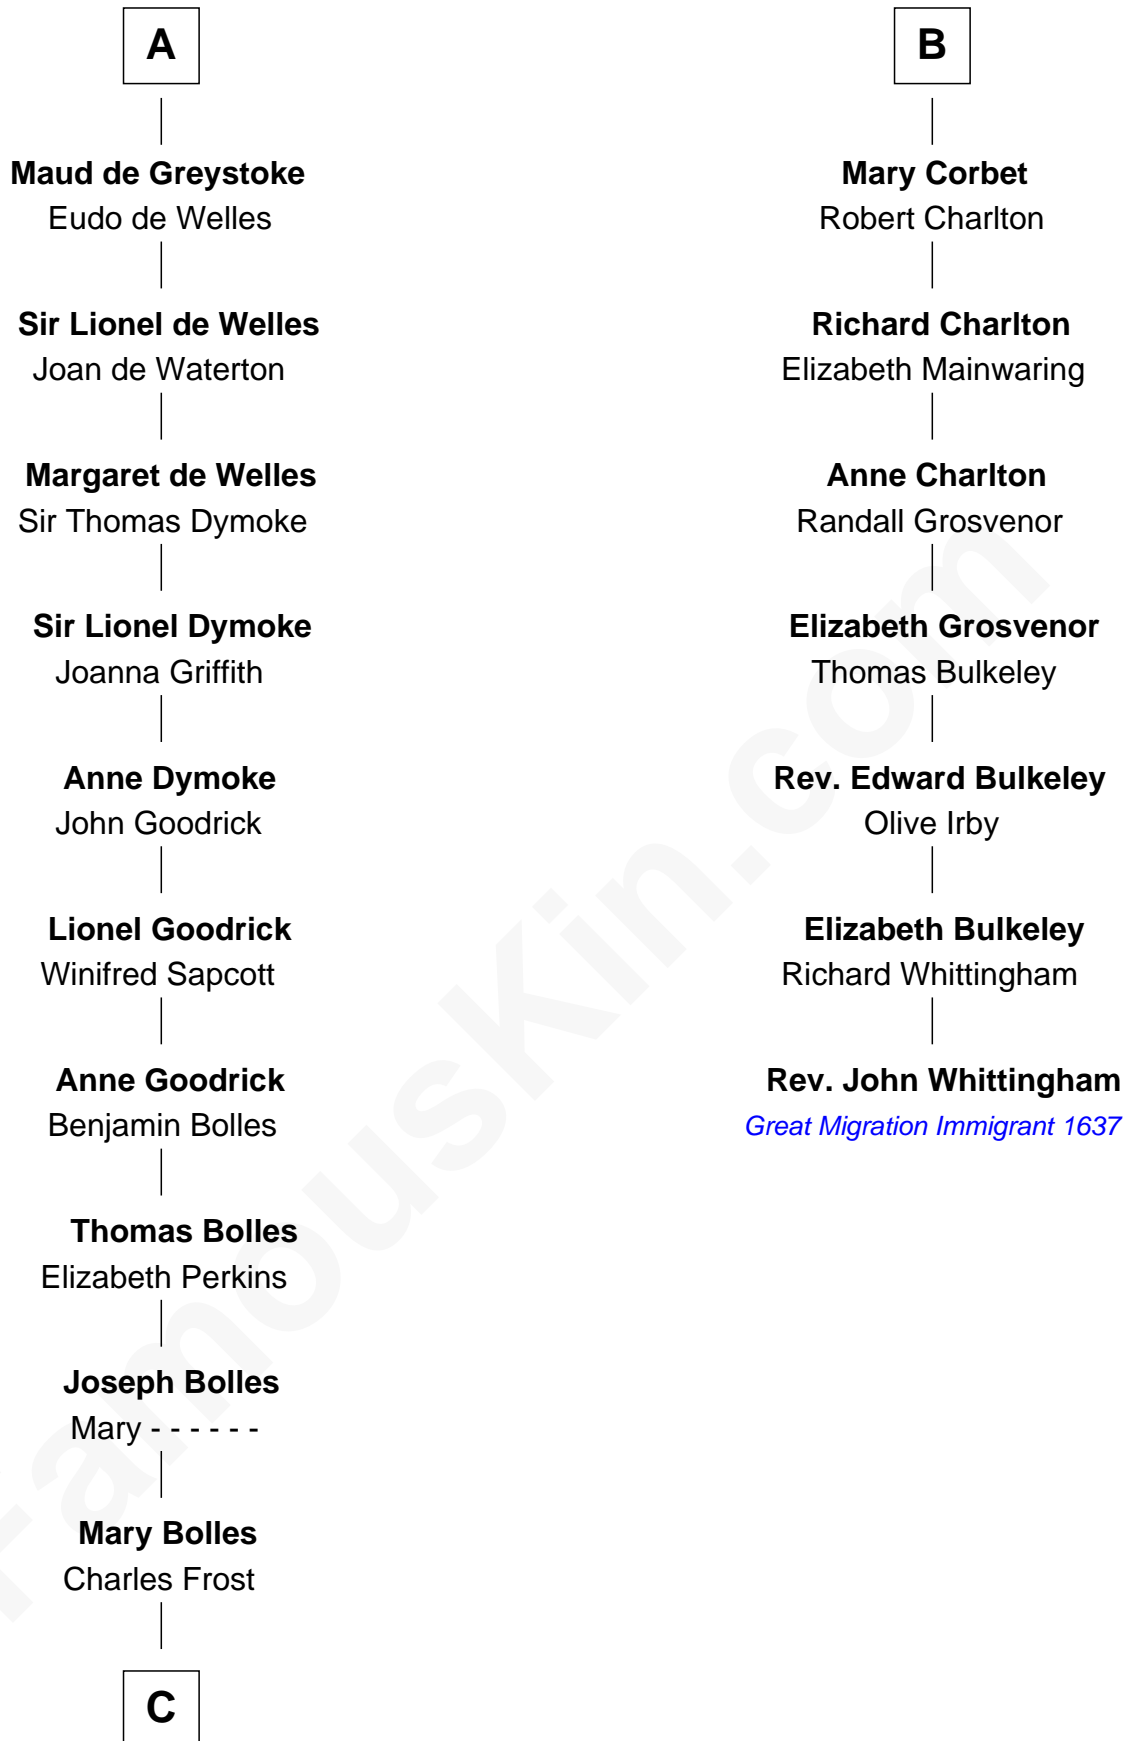

FamousKin.com

Relationship Chart of

Ichabod Goodwin

27th Governor of New Hampshire

13th cousin 8 times removed of

Rev. John Whittingham

(c1616 - 1639) Great Migration Immigrant 1637

C

—
Mary Frost

John Hill

—
Elisha Hill

Mary Plaisted

—
Hannah Hill

Dominicus Goodwin

—
Samuel Goodwin

Anna Thompson Gerrish

—
Ichabod Goodwin

27th Governor of New Hampshire