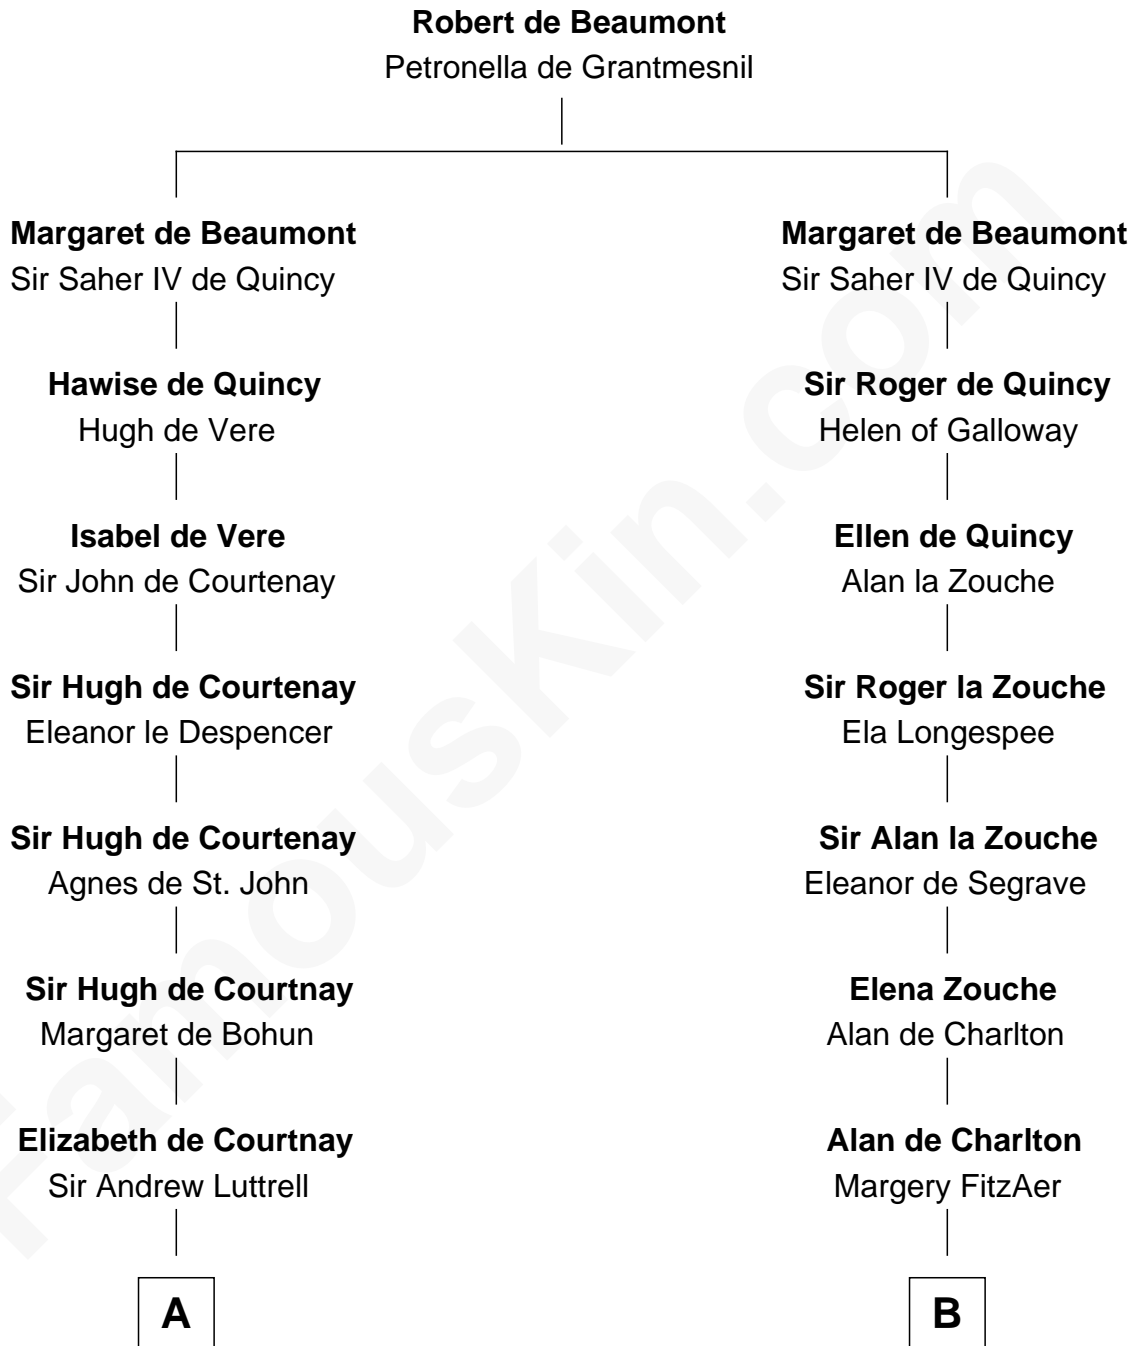

## Relationship Chart of

### Ichabod Goodwin

27th Governor of New Hampshire

16th cousin 4 times removed of

**Rev. John Whittingham**

(c1616 - 1639) Great Migration Immigrant 1637

**C**

Col. Timothy Gerrish

Sarah Elliot

Col. Joseph Gerrish

Anna Thompson

Anna Thompson Gerrish

Samuel Goodwin

**Ichabod Goodwin**

*27th Governor of New Hampshire*

FamousKin.com