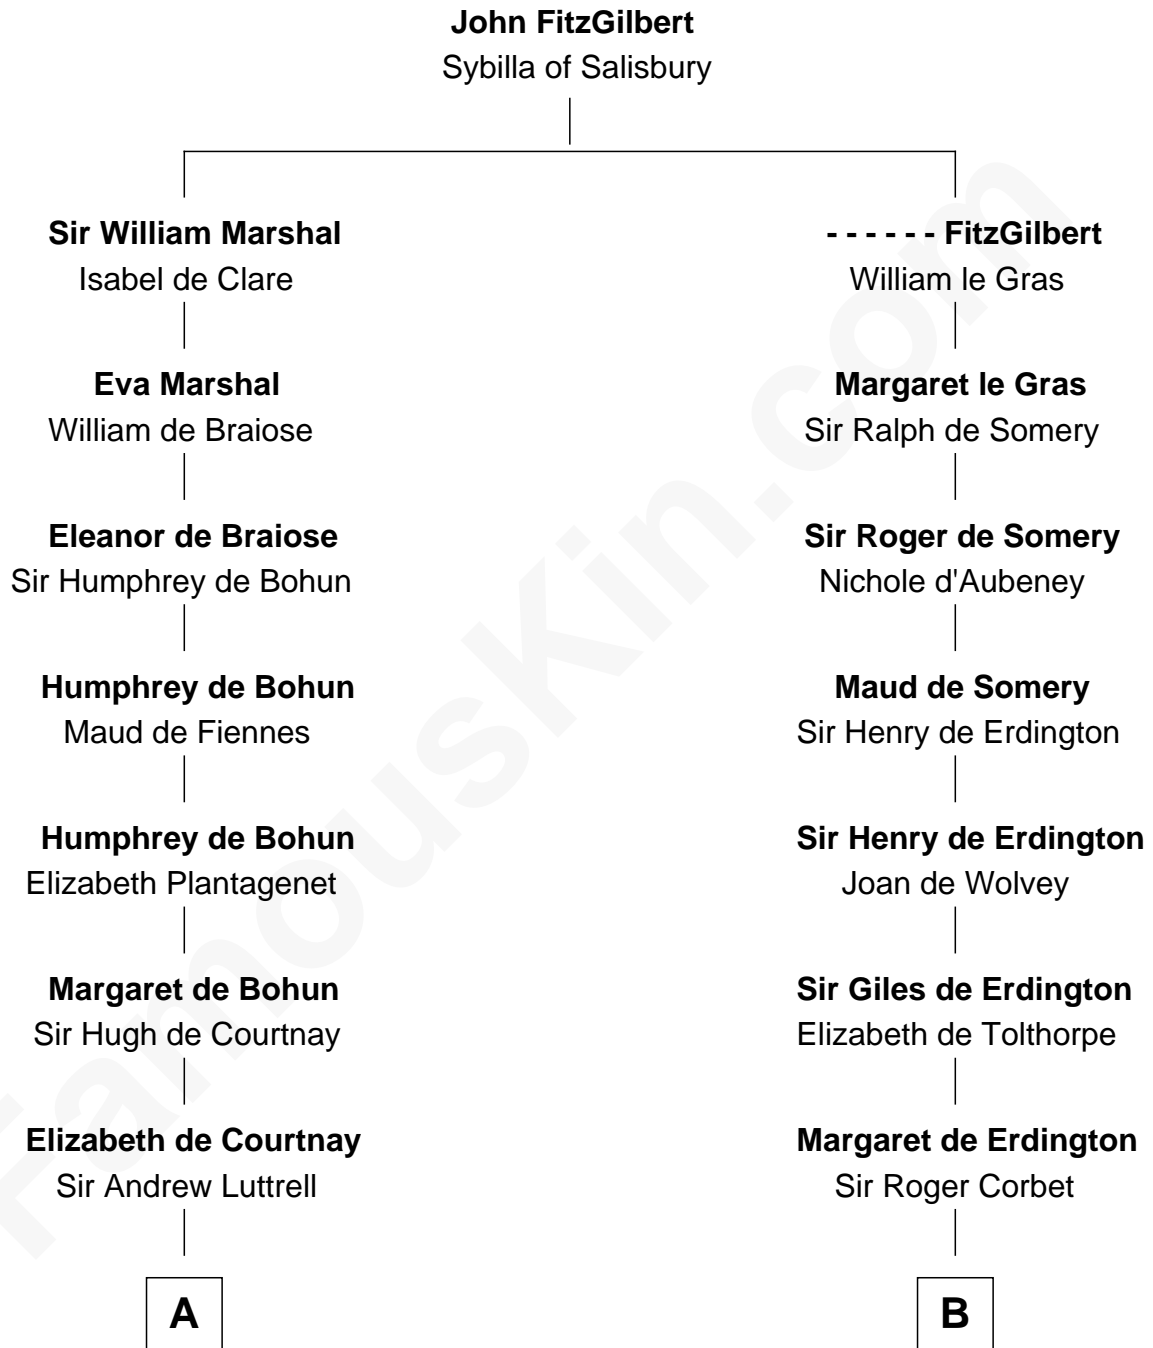

FamousKin.com

Relationship Chart of

Ichabod Goodwin

27th Governor of New Hampshire

14th cousin 6 times removed of

Rev. John Whittingham

(c1616 - 1639) Great Migration Immigrant 1637

C

Col. Timothy Gerrish

Sarah Elliot

Col. Joseph Gerrish

Anna Thompson

Anna Thompson Gerrish

Samuel Goodwin

Ichabod Goodwin

27th Governor of New Hampshire