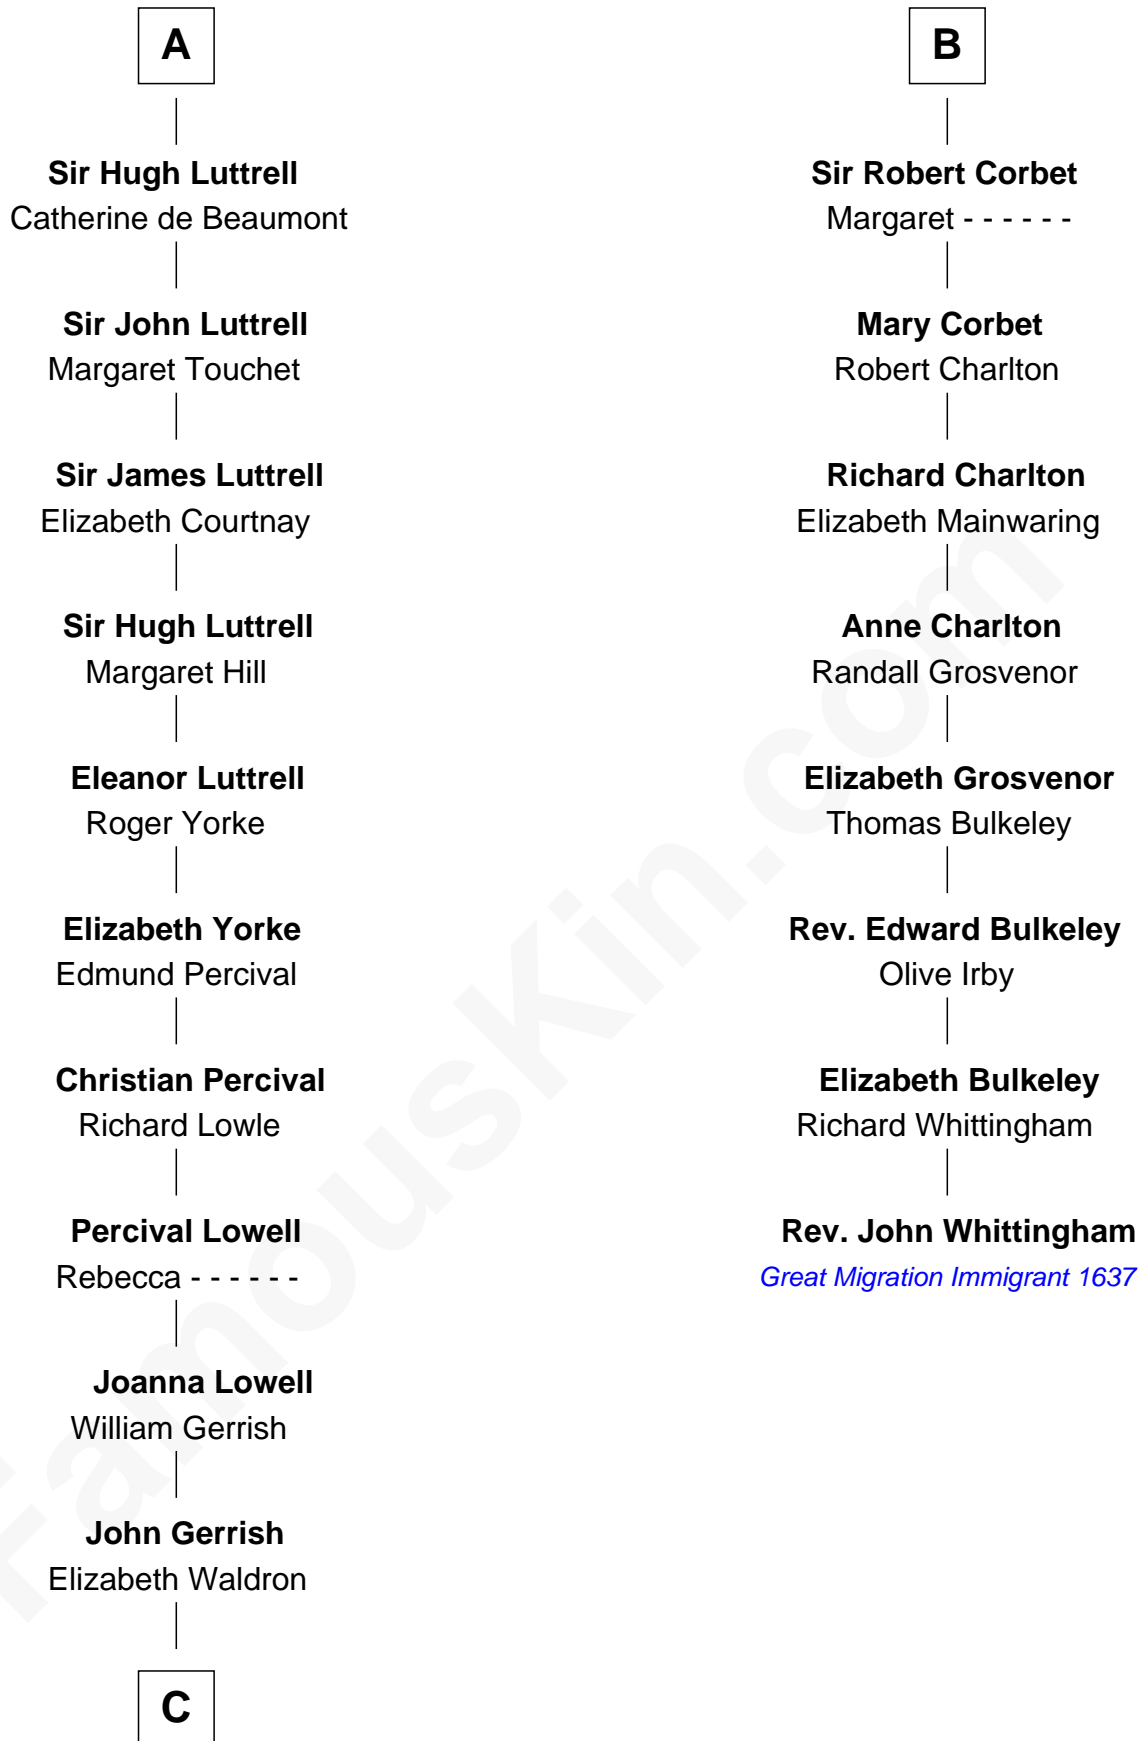

FamousKin.com

Relationship Chart of

Ichabod Goodwin

27th Governor of New Hampshire

14th cousin 6 times removed of

Rev. John Whittingham

(c1616 - 1639) Great Migration Immigrant 1637

C

Col. Timothy Gerrish

Sarah Elliot

Col. Joseph Gerrish

Anna Thompson

Anna Thompson Gerrish

Samuel Goodwin

Ichabod Goodwin

27th Governor of New Hampshire