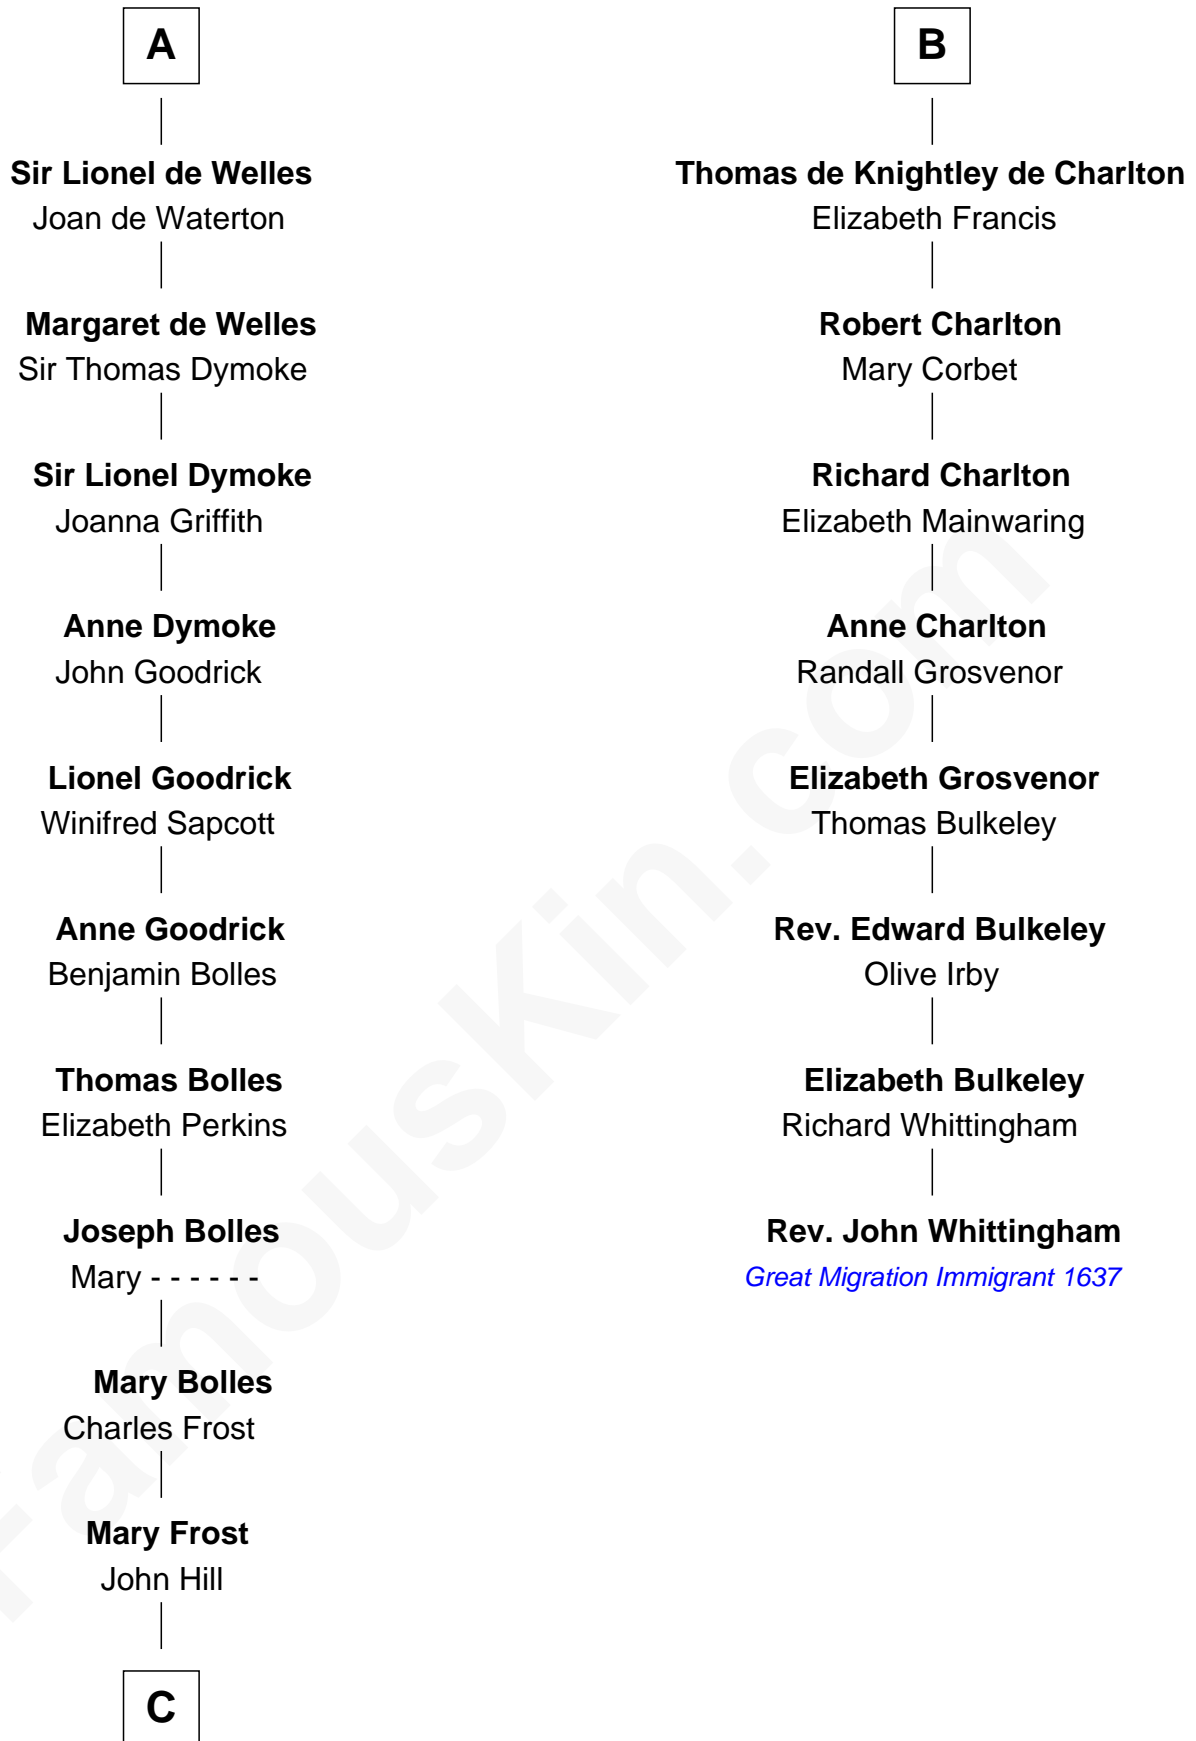

## Relationship Chart of

### Ichabod Goodwin

27th Governor of New Hampshire

14th cousin 6 times removed of

**Rev. John Whittingham**

(c1616 - 1639) Great Migration Immigrant 1637

**Sir William Longespee**

Ela of Salisbury

**C**

—  
**Elisha Hill**

Mary Plaisted

—  
**Hannah Hill**

Dominicus Goodwin

—  
**Samuel Goodwin**

Anna Thompson Gerrish

—  
**Ichabod Goodwin**

*27th Governor of New Hampshire*