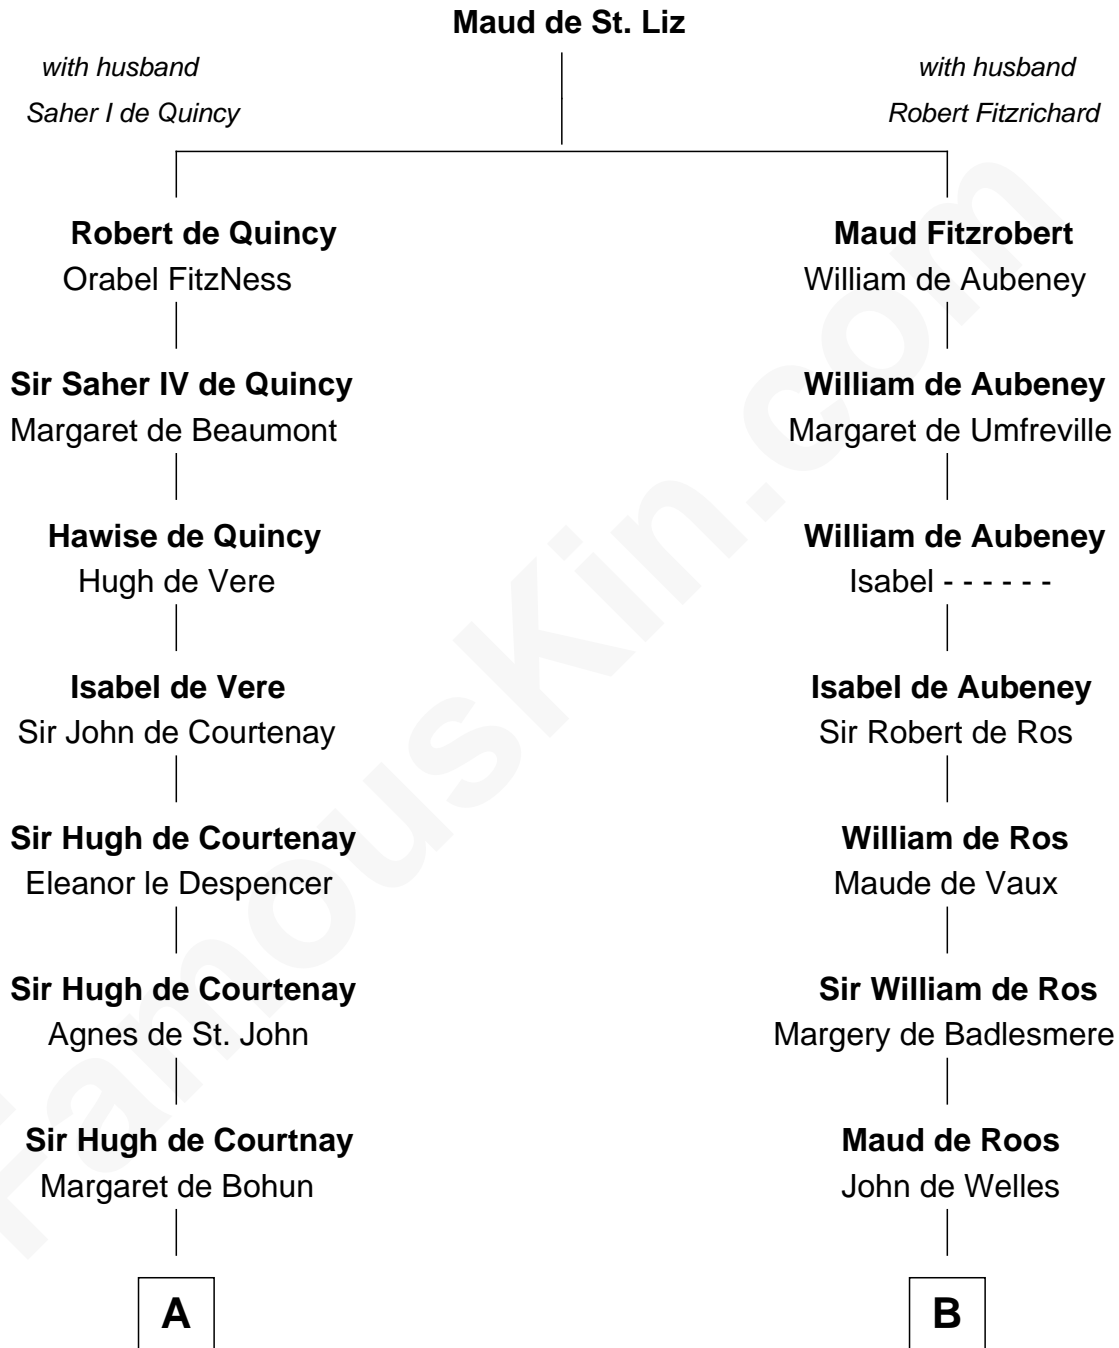

FamousKin.com

Relationship Chart of

Ichabod Goodwin

27th Governor of New Hampshire

19th cousin 2 times removed of

Robert Treat Paine

Signer of the Declaration of Independence

C

John Gerrish
Elizabeth Waldron

Col. Timothy Gerrish
Sarah Elliot

Col. Joseph Gerrish
Anna Thompson

Anna Thompson Gerrish
Samuel Goodwin

Ichabod Goodwin
27th Governor of New Hampshire

D

Abigail Willard
Rev. Samuel Treat