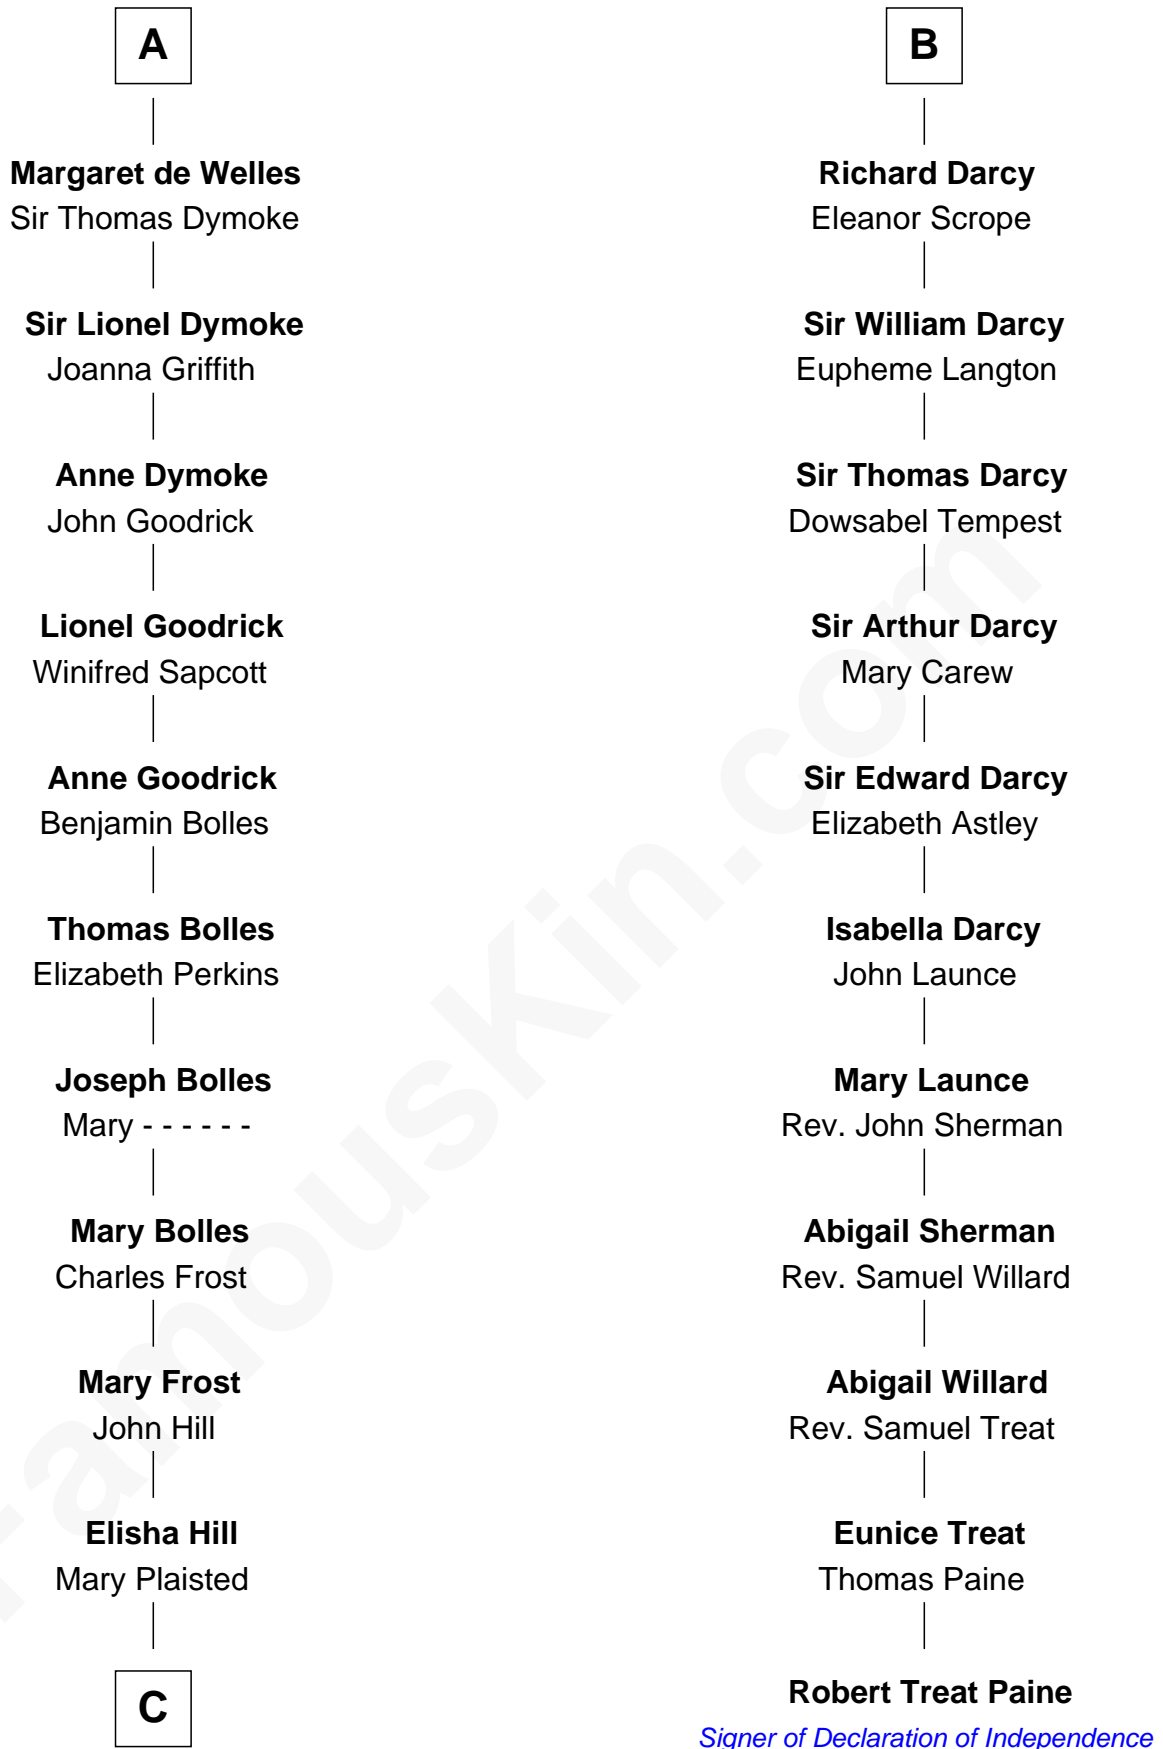

FamousKin.com

Relationship Chart of

Ichabod Goodwin

27th Governor of New Hampshire

17th cousin 2 times removed of

Robert Treat Paine

Signer of the Declaration of Independence

C

—
Hannah Hill
Dominicus Goodwin

—
Samuel Goodwin
Anna Thompson Gerrish

—
Ichabod Goodwin
27th Governor of New Hampshire

FamousKin.com