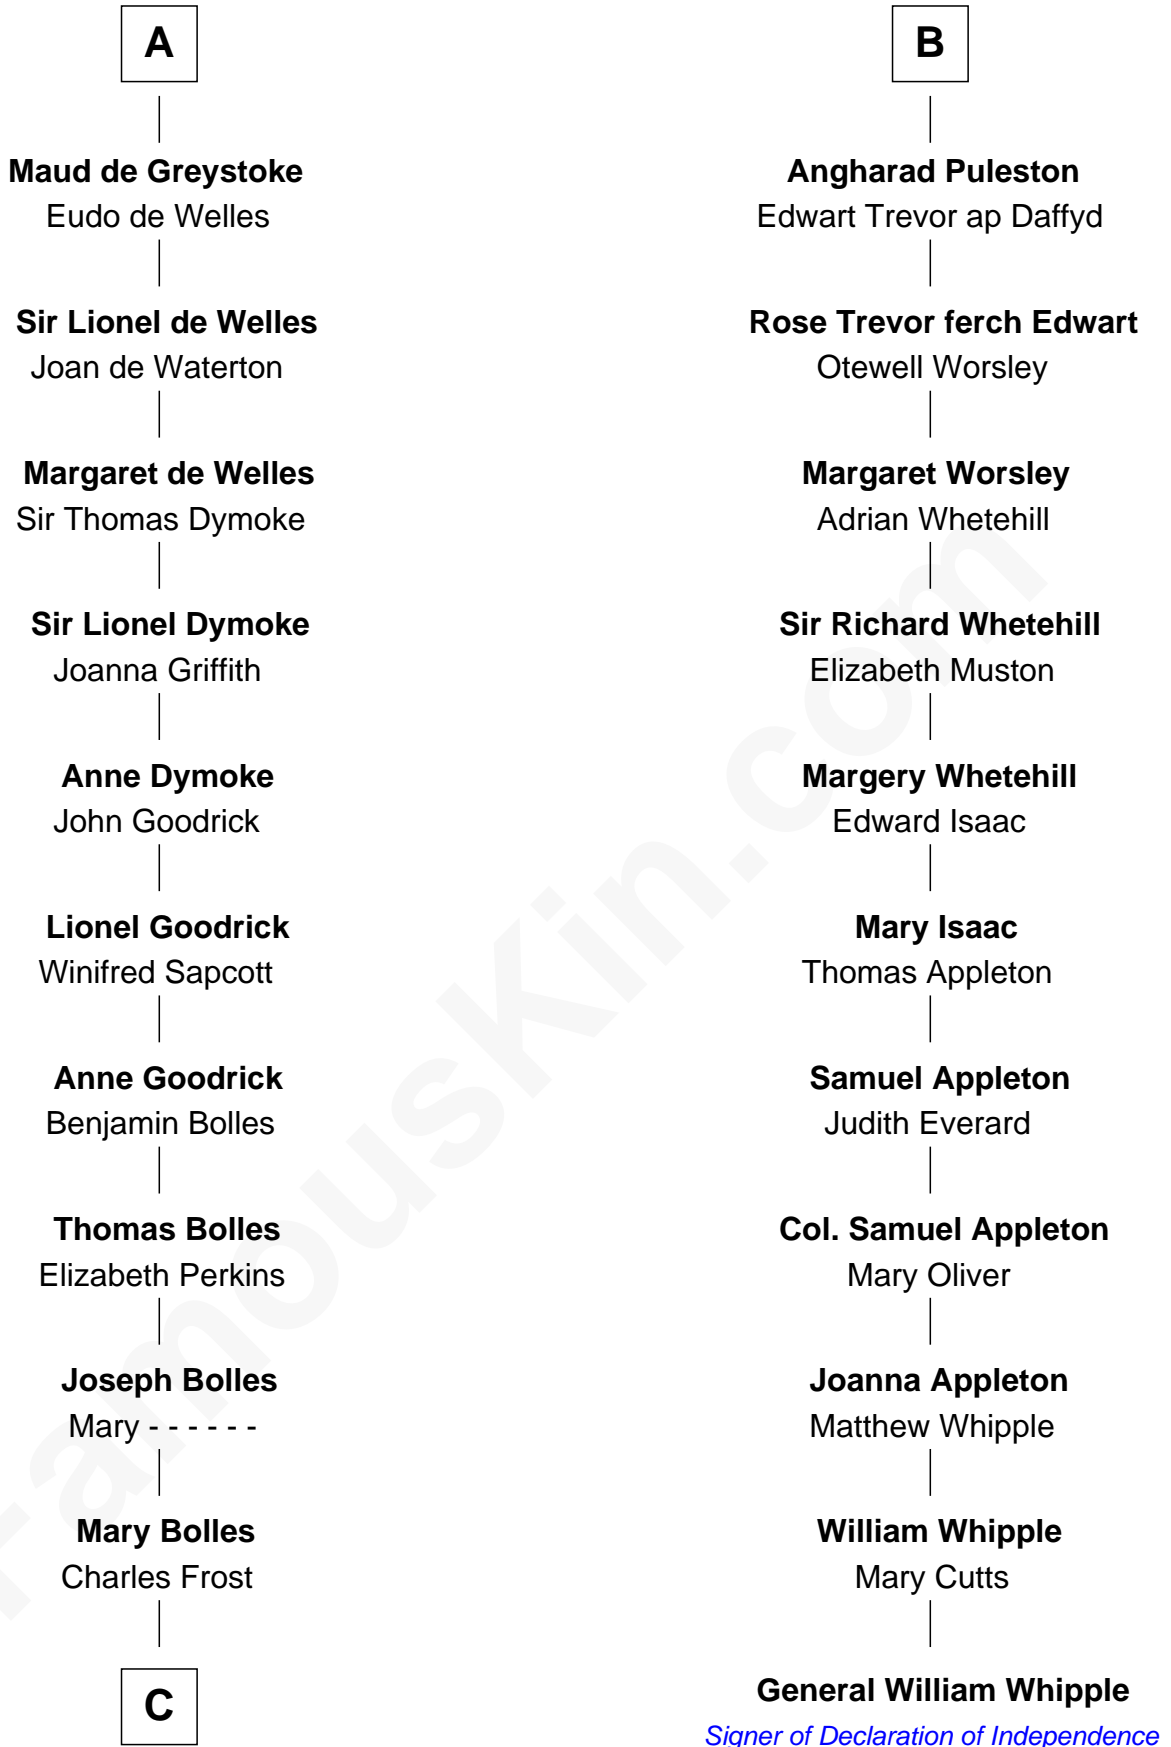

## Relationship Chart of

### Ichabod Goodwin

27th Governor of New Hampshire

17th cousin 4 times removed of

### General William Whipple

Signer of the Declaration of Independence

**C**

—  
**Mary Frost**

John Hill

—  
**Elisha Hill**

Mary Plaisted

—  
**Hannah Hill**