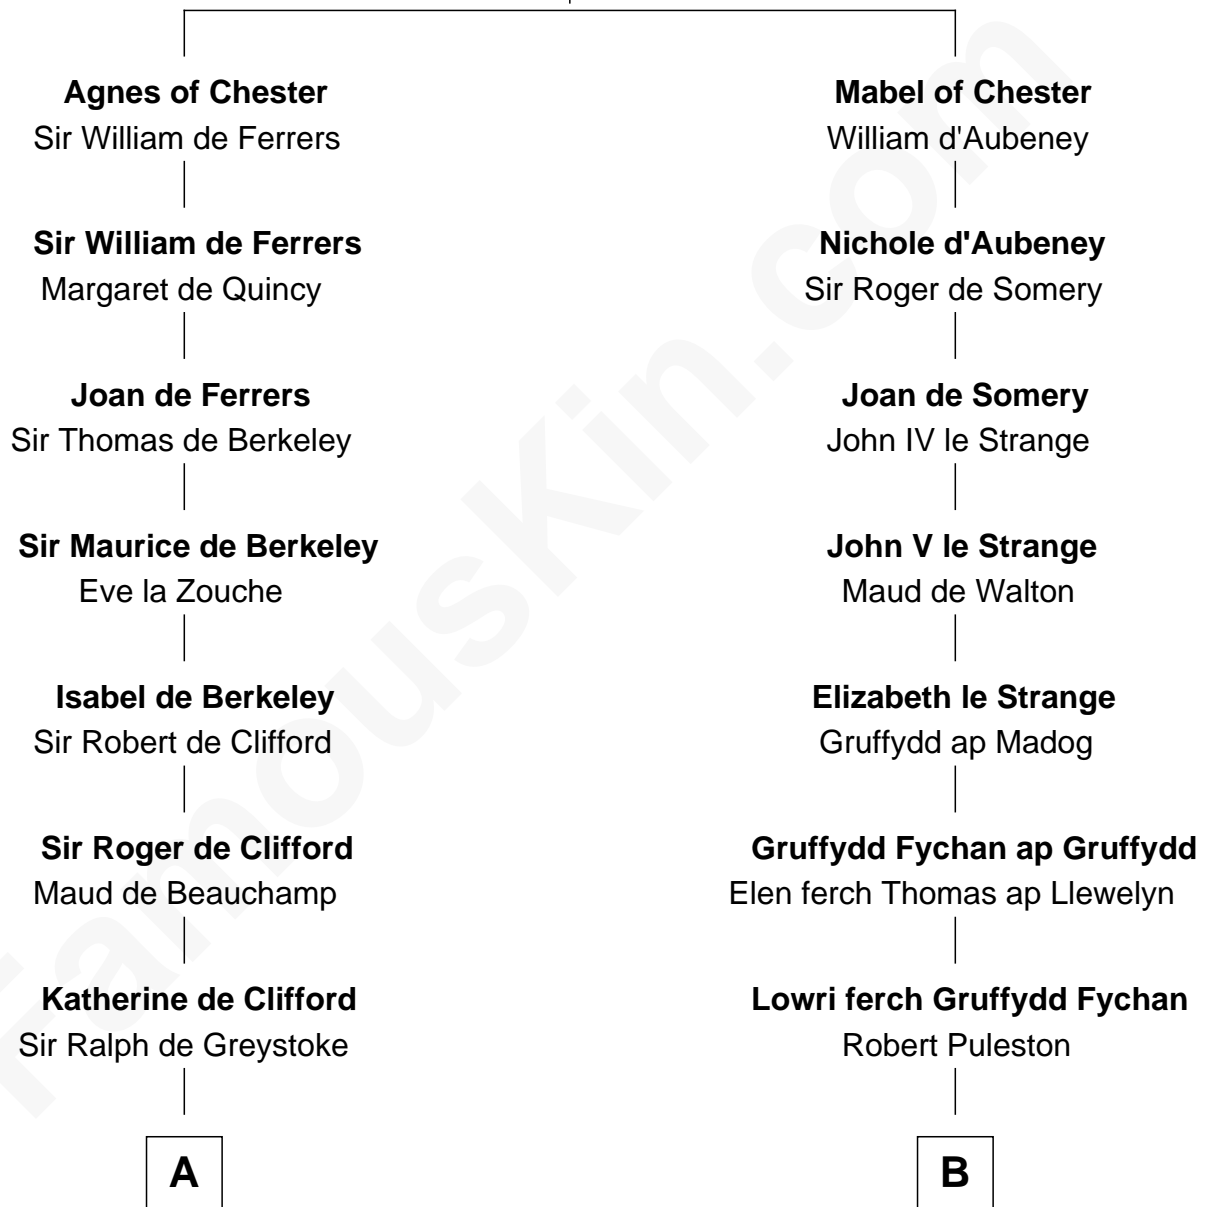

FamousKin.com

Relationship Chart of Ichabod Goodwin

27th Governor of New Hampshire

17th cousin 4 times removed of

General William Whipple

Signer of the Declaration of Independence

Bertrade de Montfort

Hugh de Kevelioc

Anna Thompson Gerrish

—
Ichabod Goodwin

27th Governor of New Hampshire

FamousKin.com