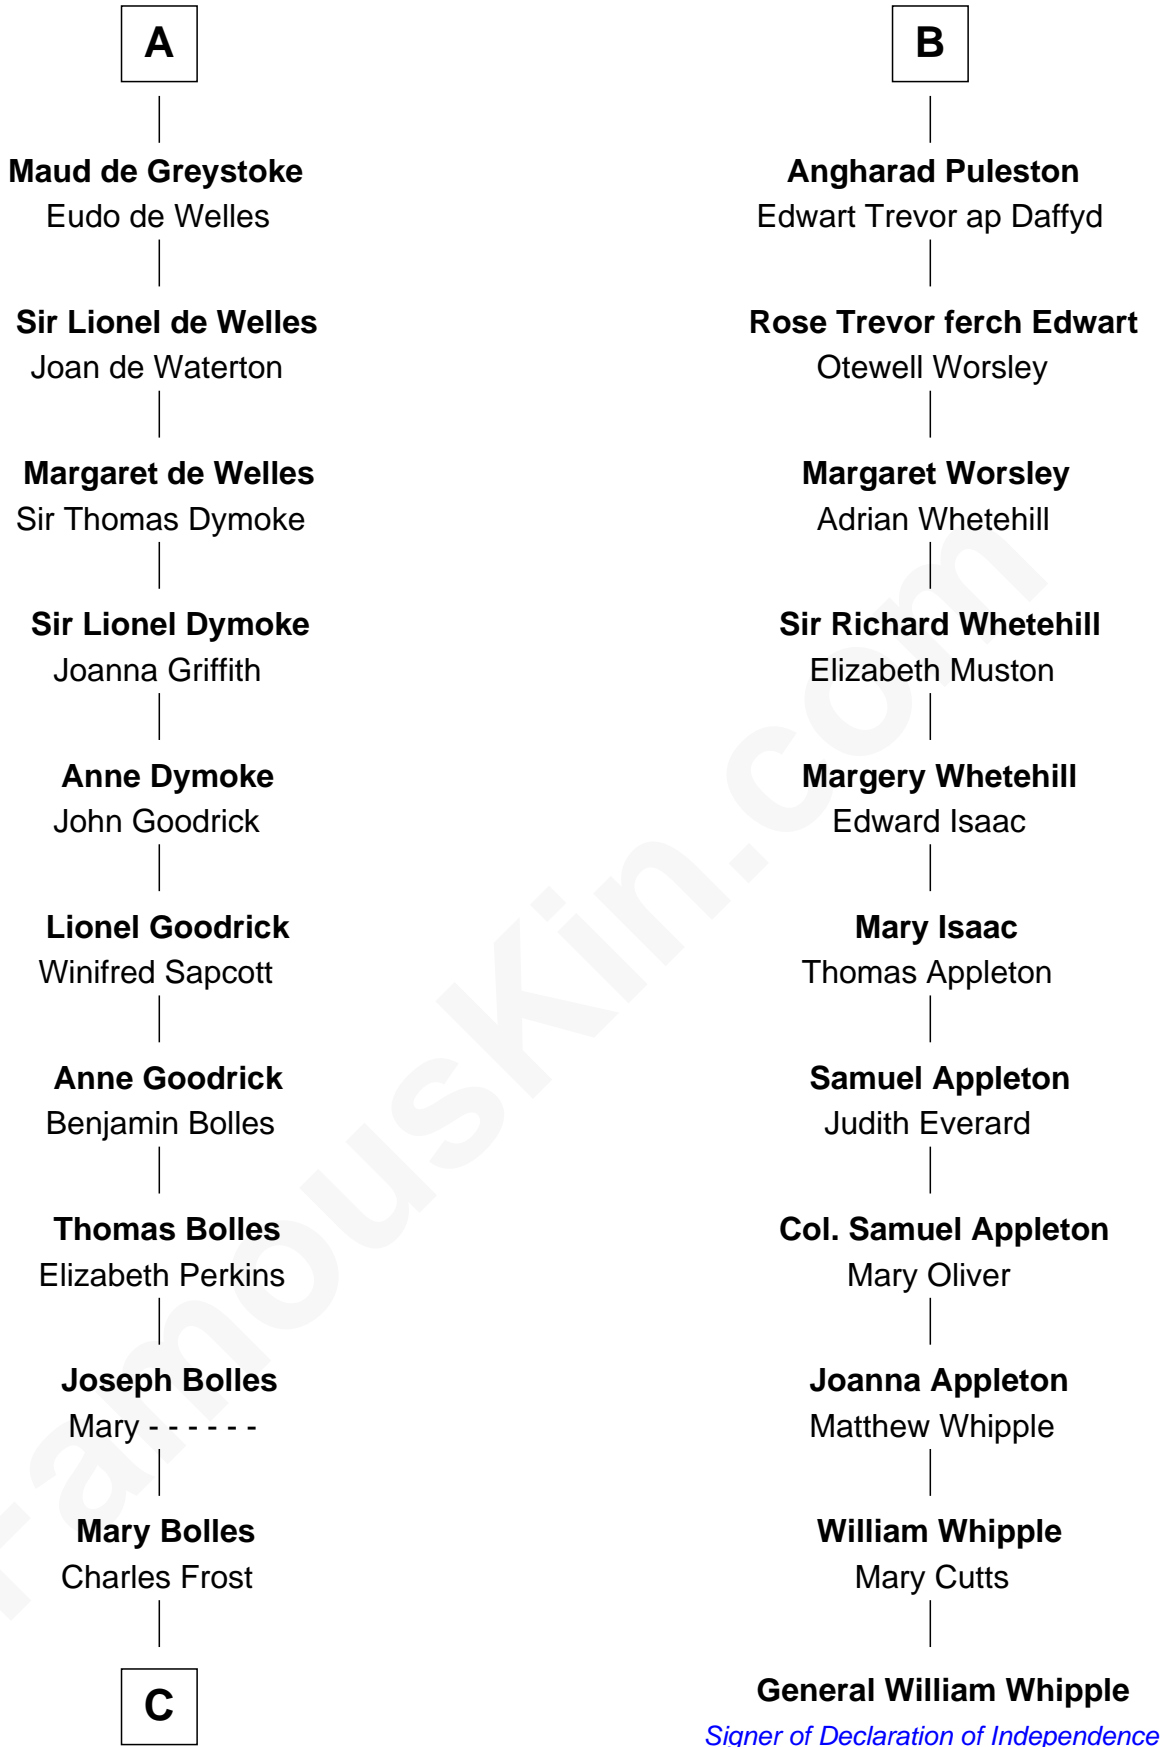

FamousKin.com

Relationship Chart of Ichabod Goodwin

27th Governor of New Hampshire

17th cousin 4 times removed of

General William Whipple

Signer of the Declaration of Independence

Bertrade de Montfort

Hugh de Kevelioc

Anna Thompson Gerrish

—
Ichabod Goodwin

27th Governor of New Hampshire

FamousKin.com