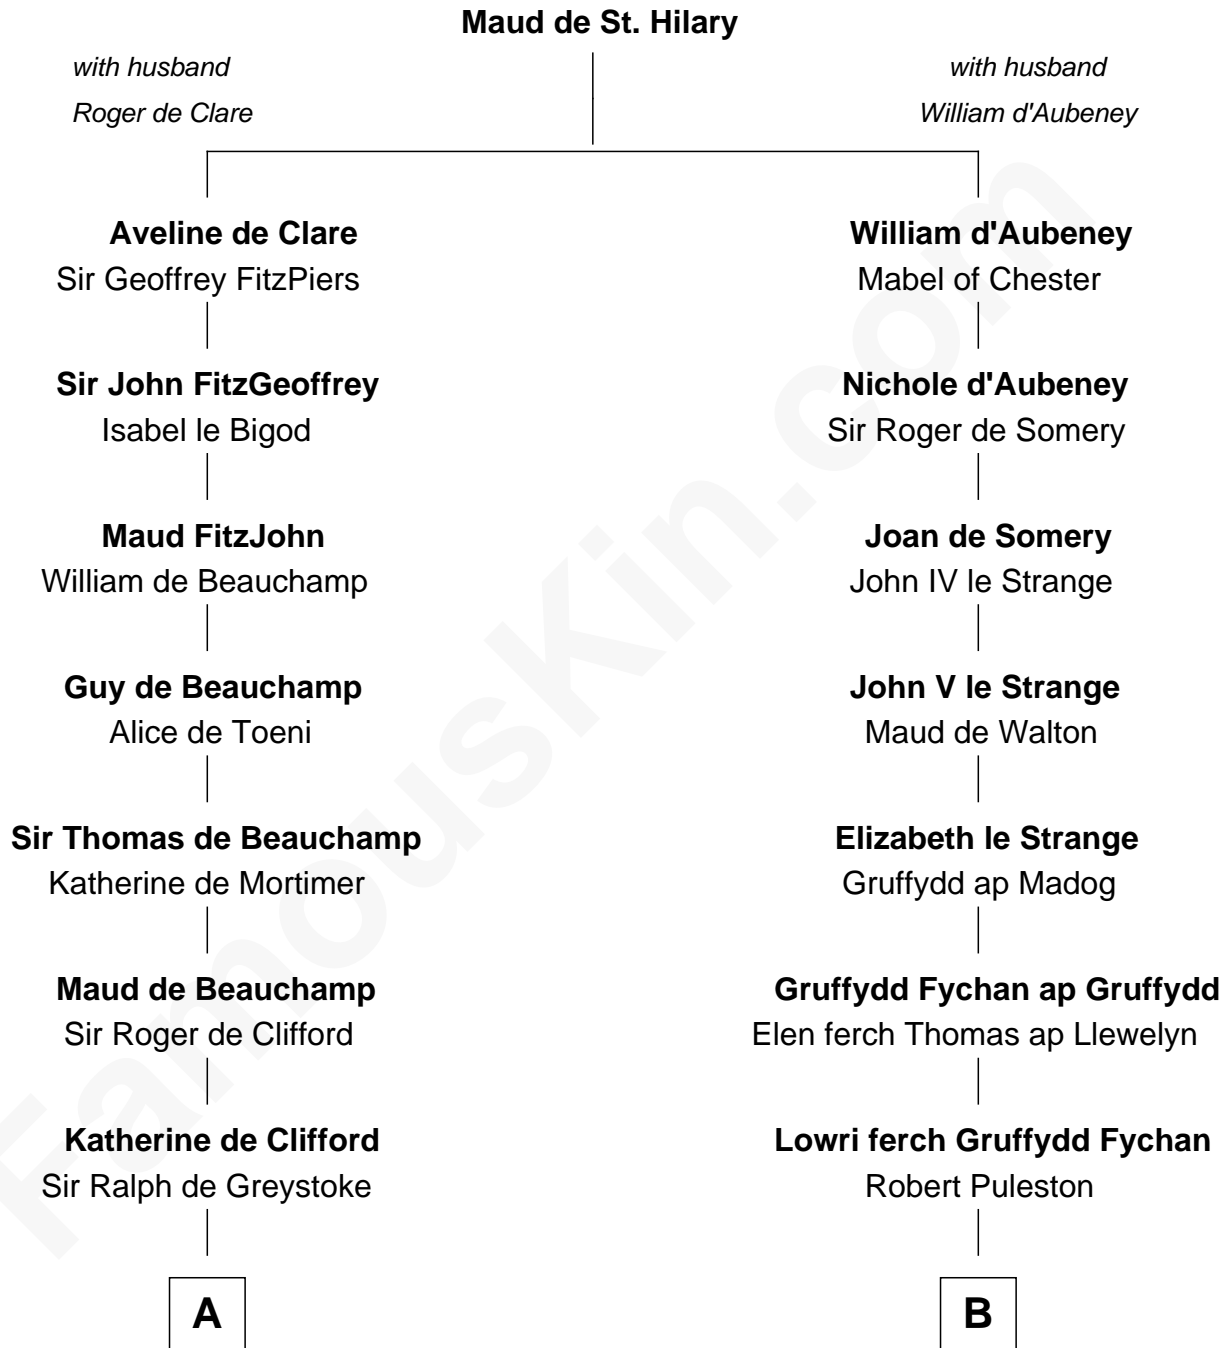

FamousKin.com

Relationship Chart of

Ichabod Goodwin

27th Governor of New Hampshire

17th cousin 4 times removed of

General William Whipple

Signer of the Declaration of Independence

C

—
Mary Frost

John Hill

—
Elisha Hill

Mary Plaisted

—
Hannah Hill

Dominicus Goodwin

—
Samuel Goodwin

Anna Thompson Gerrish

—
Ichabod Goodwin

27th Governor of New Hampshire

FamousKin.com