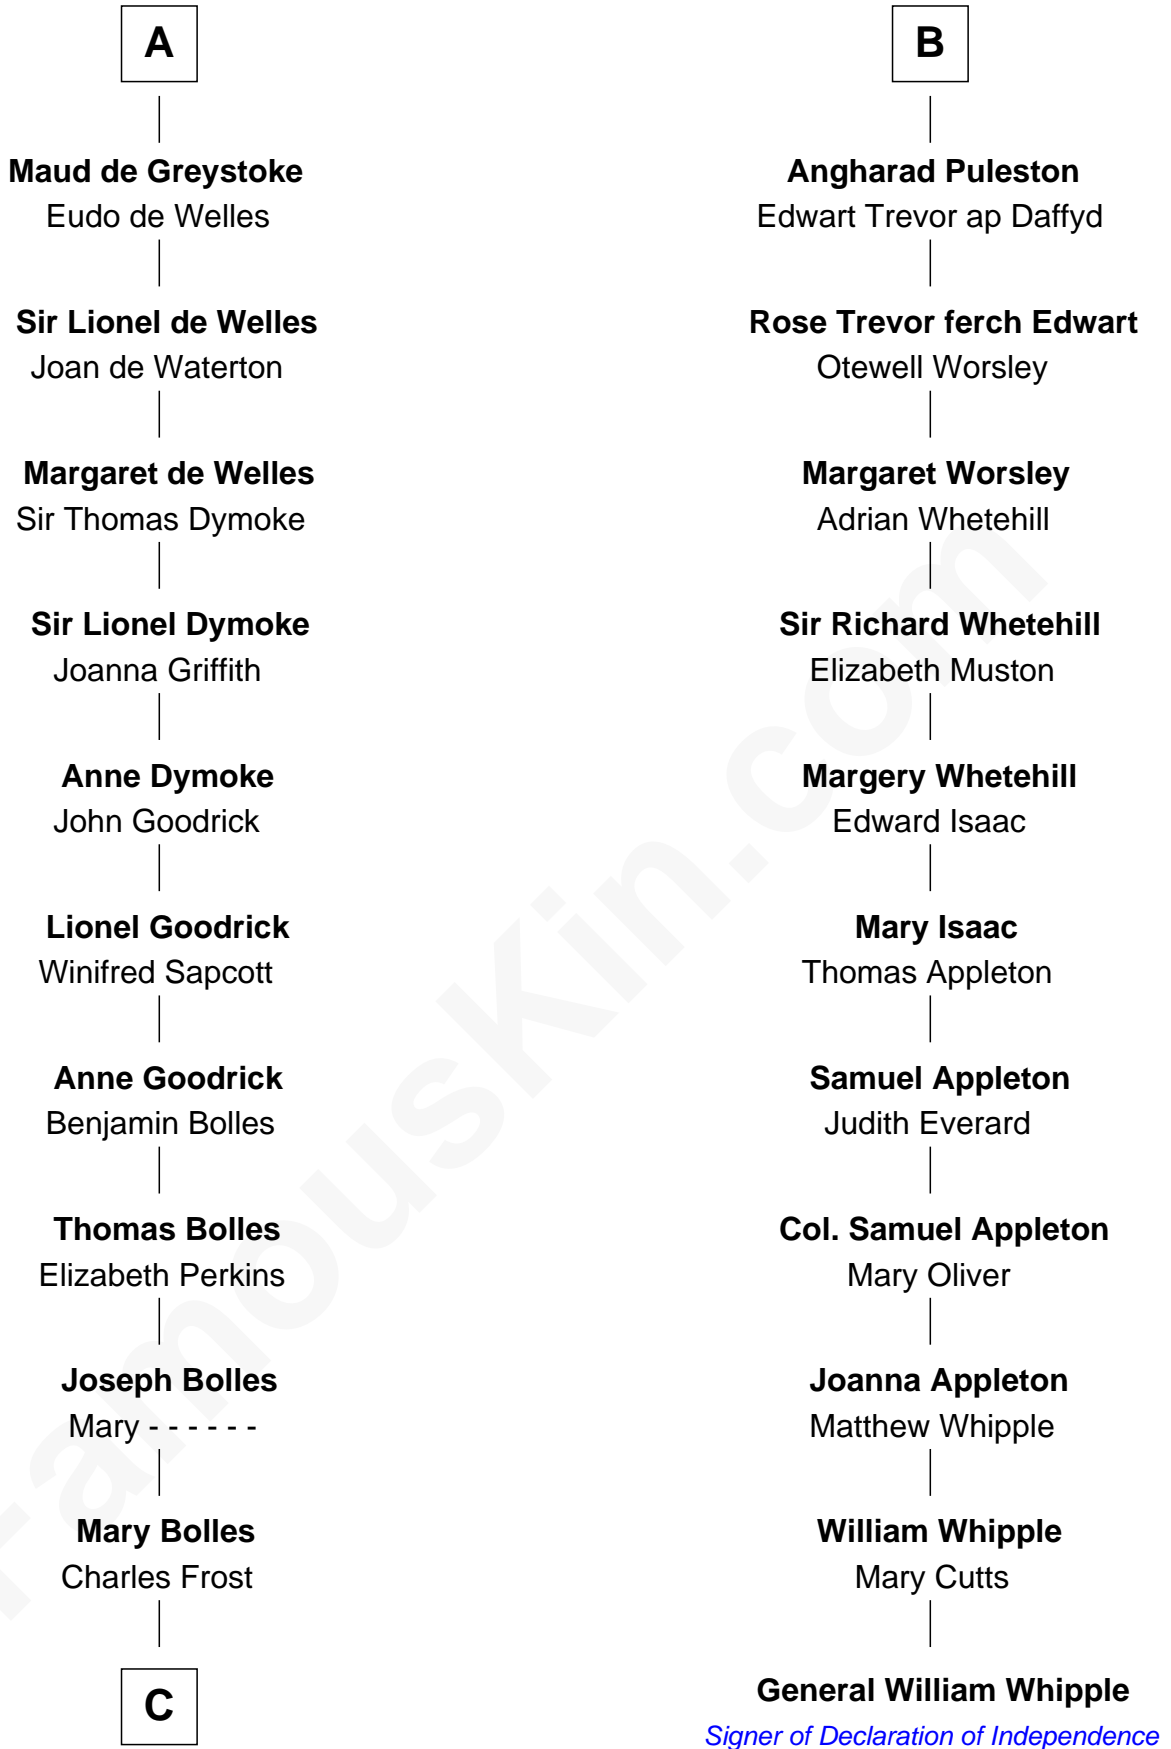

FamousKin.com

Relationship Chart of

Ichabod Goodwin

27th Governor of New Hampshire

17th cousin 4 times removed of

General William Whipple

Signer of the Declaration of Independence

C

—
Mary Frost

John Hill

—
Elisha Hill

Mary Plaisted

—
Hannah Hill

Dominicus Goodwin

—
Samuel Goodwin

Anna Thompson Gerrish

—
Ichabod Goodwin

27th Governor of New Hampshire

FamousKin.com