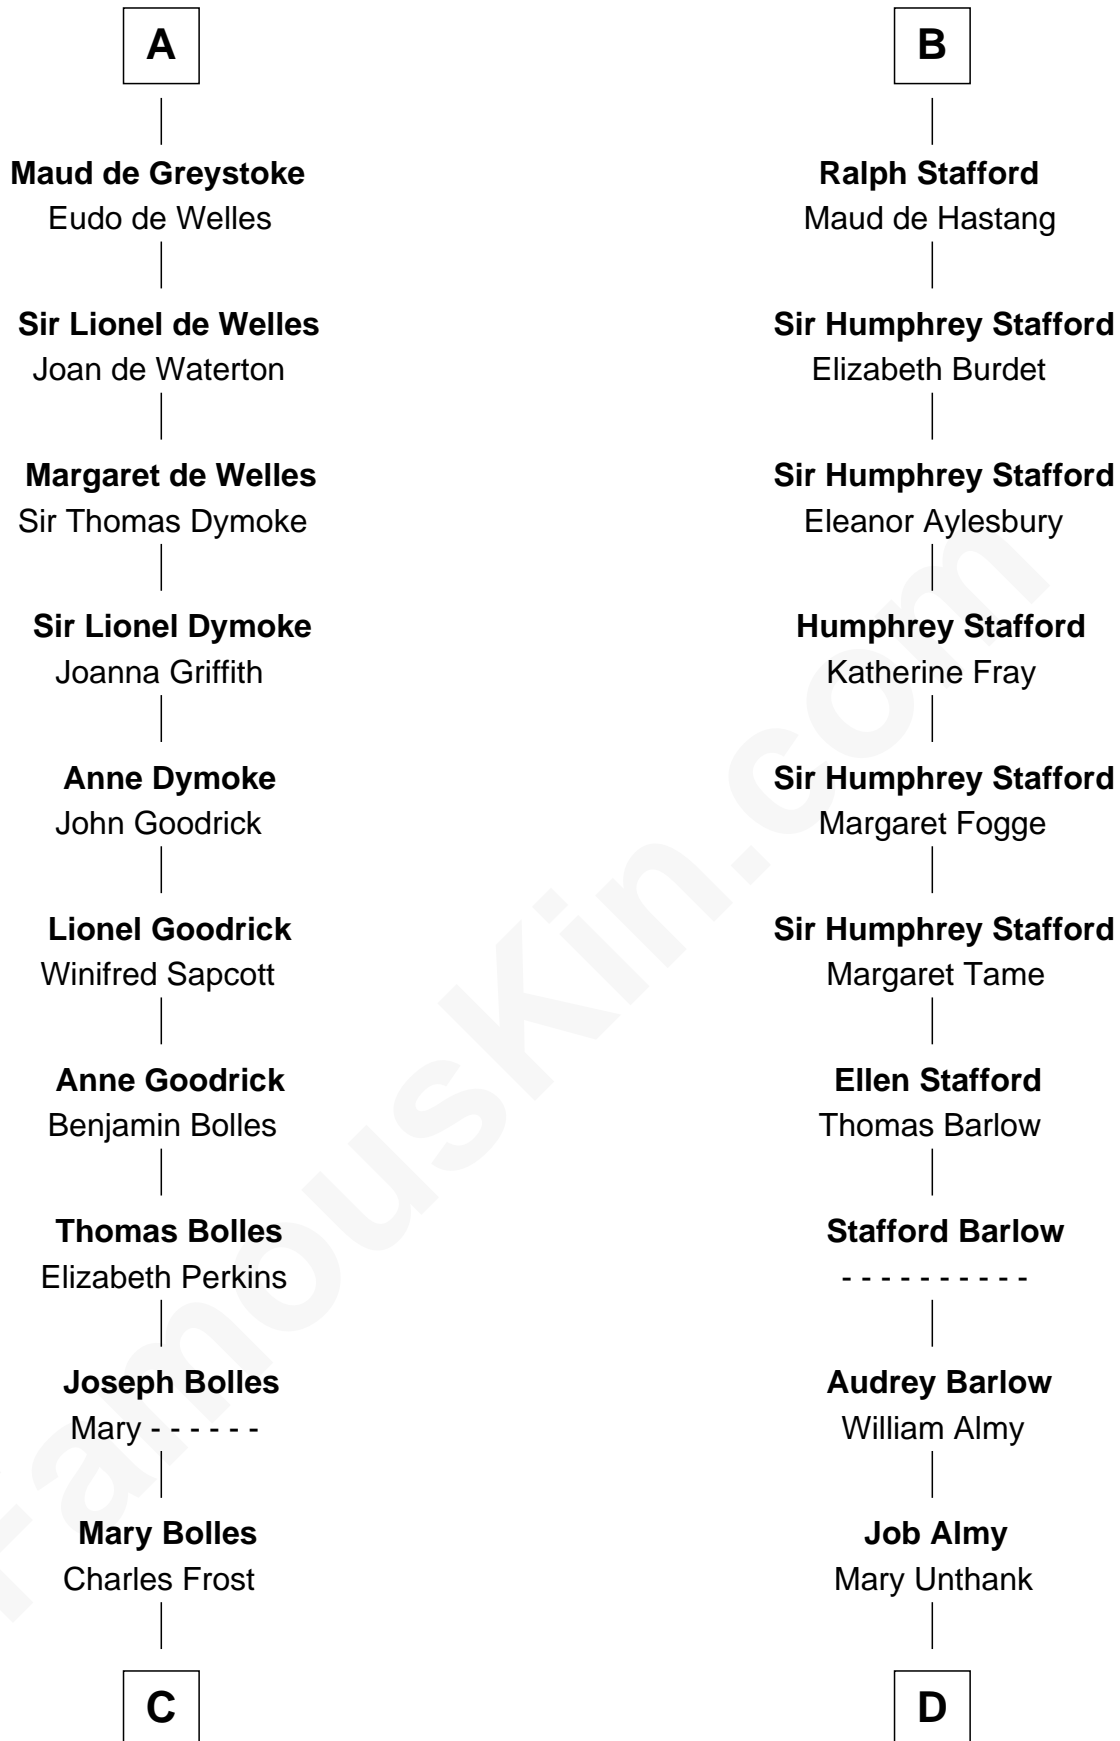

FamousKin.com Relationship Chart of

Ichabod Goodwin

27th Governor of New Hampshire

20th cousin 1 time removed of

Robert Townsend

Member of the Culper Spy Ring during the American Revolution

Bertrade de Montfort

Hugh de Kevelioc

C

Mary Frost

John Hill

Elisha Hill

Mary Plaisted

Hannah Hill

Dominicus Goodwin

Samuel Goodwin

Anna Thompson Gerrish

Ichabod Goodwin

27th Governor of New Hampshire

D

Audrey Almy

James Townsend

Jacob Townsend