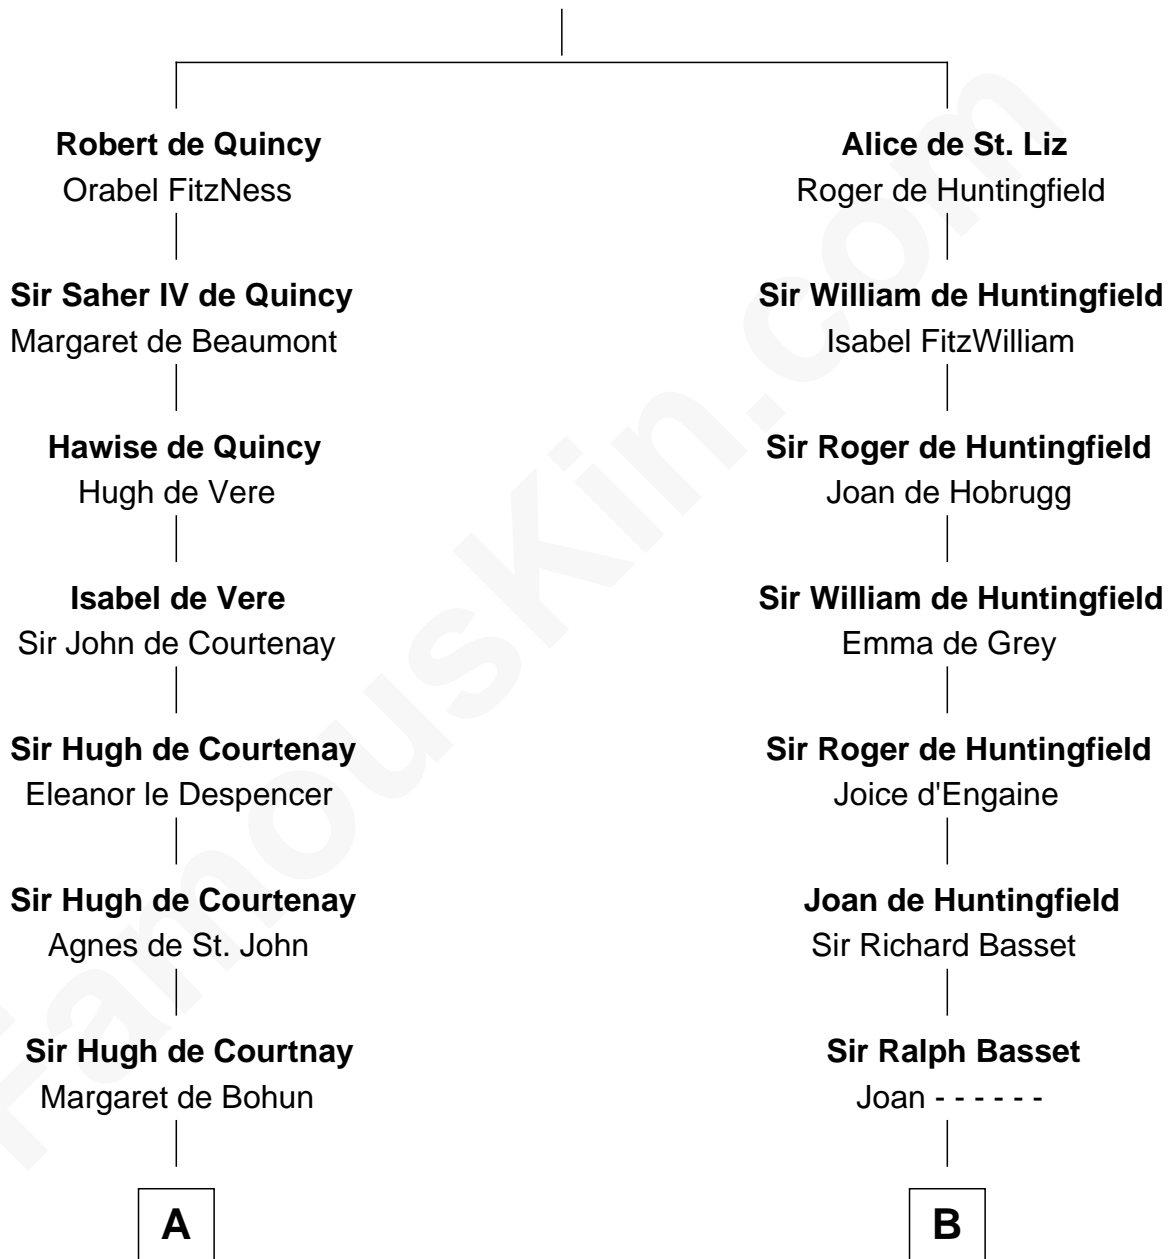

FamousKin.com Relationship Chart of

Ichabod Goodwin

27th Governor of New Hampshire

21st cousin of

Robert Townsend

Member of the Culper Spy Ring during the American Revolution

Saher I de Quincy

Maud de St. Liz

Samuel Goodwin

Ichabod Goodwin

27th Governor of New Hampshire

D

Job Almy

Mary Unthank

Audrey Almy

James Townsend